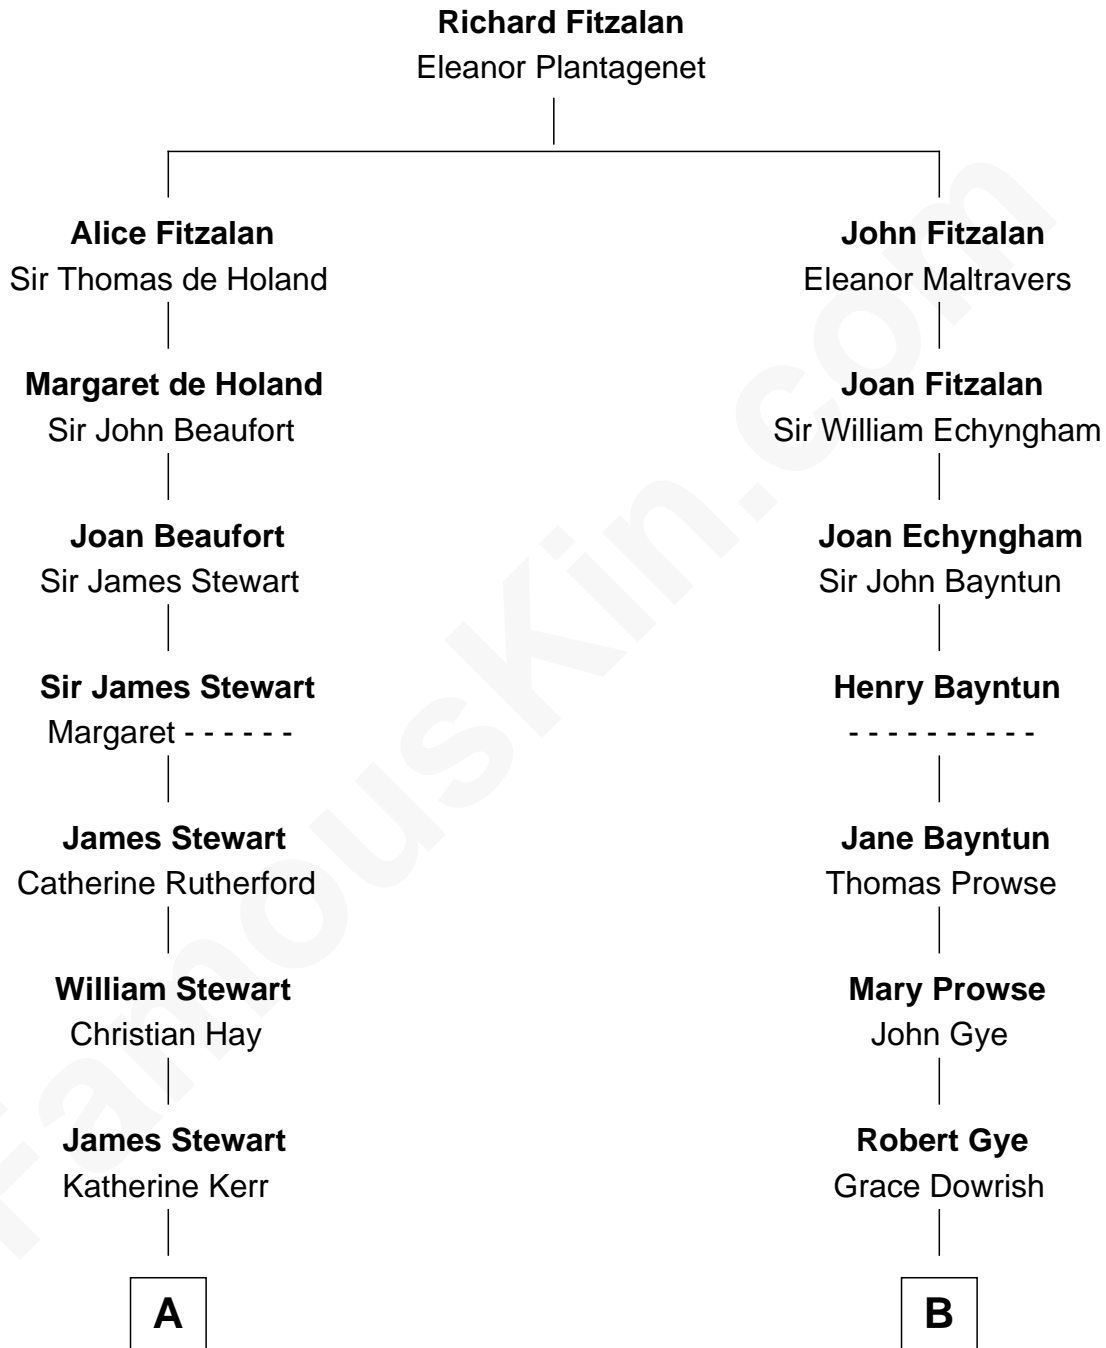

# FamousKin.com Relationship Chart of

**Noel Coward**

*Playwright, Actor, and Songwriter*

15th cousin 4 times removed of

**Jeb Bush**

*43rd Governor of Florida*

**C**

**Marvin Pierce**  
Pauline Robinson

**Barbara Pierce**  
George Herbert Walker Bush

**Jeb Bush**  
*43rd Governor of Florida*

FamousKin.com