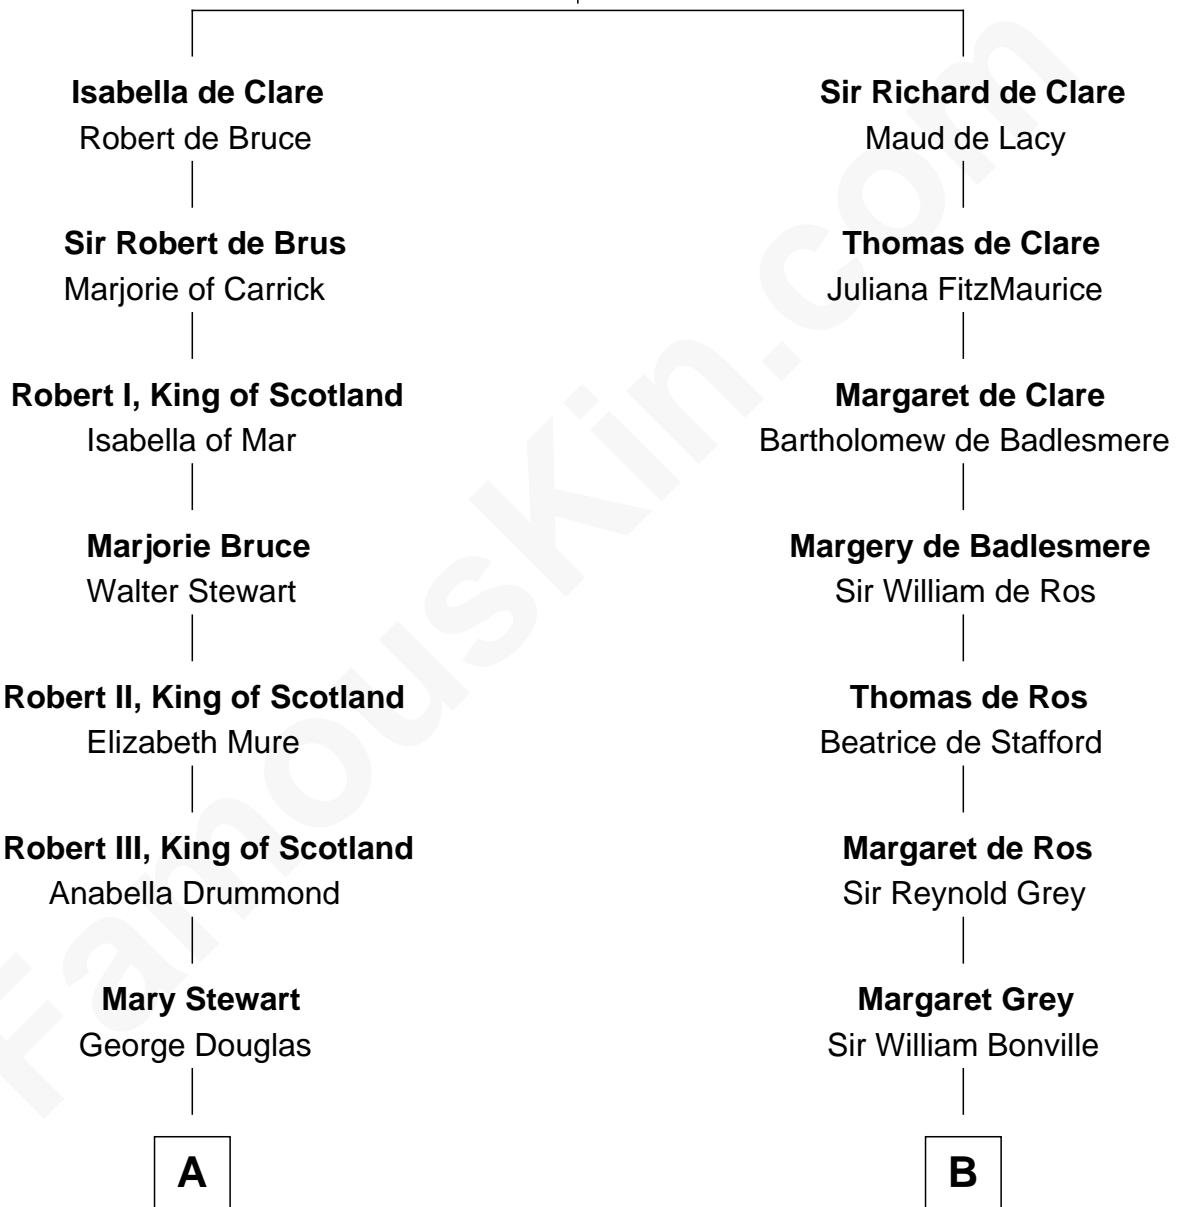

FamousKin.com Relationship Chart of

Noel Coward

Playwright, Actor, and Songwriter

20th cousin 1 time removed of

John Brown

American Abolitionist

Gilbert de Clare

Isabel Marshal

C

Henry Veitch
Margaret Harrison

Henry Gordon Veitch
Mary Kathleen Synch

Violet Agnes Veitch
Arthur Sabin Coward

Noel Coward
Playwright, Actor, and Songwriter

D

Mercy Ruggles
Jonathan Humphrey

Oliver Humphrey
Sarah Garrett