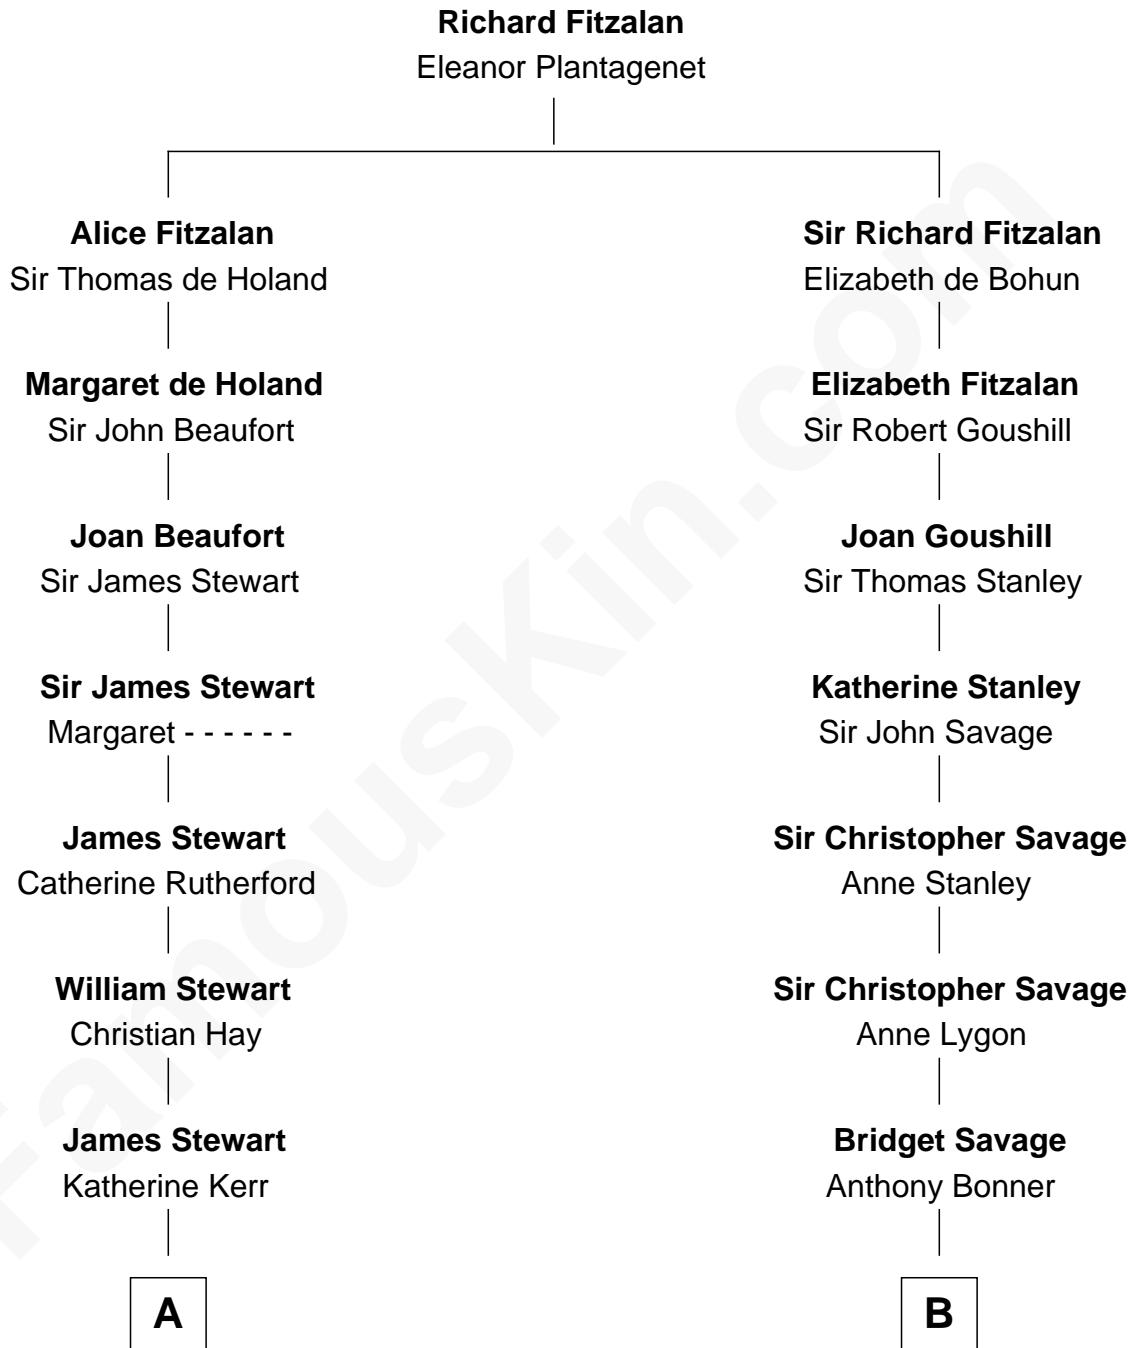

FamousKin.com

Relationship Chart of

Noel Coward

Playwright, Actor, and Songwriter

15th cousin 3 times removed of

Thomas Pynchon
American Novelist

C

Thomas Ruggles Pynchon

Catherine Frances Bennett

Thomas Pynchon

Novelist

FamousKin.com