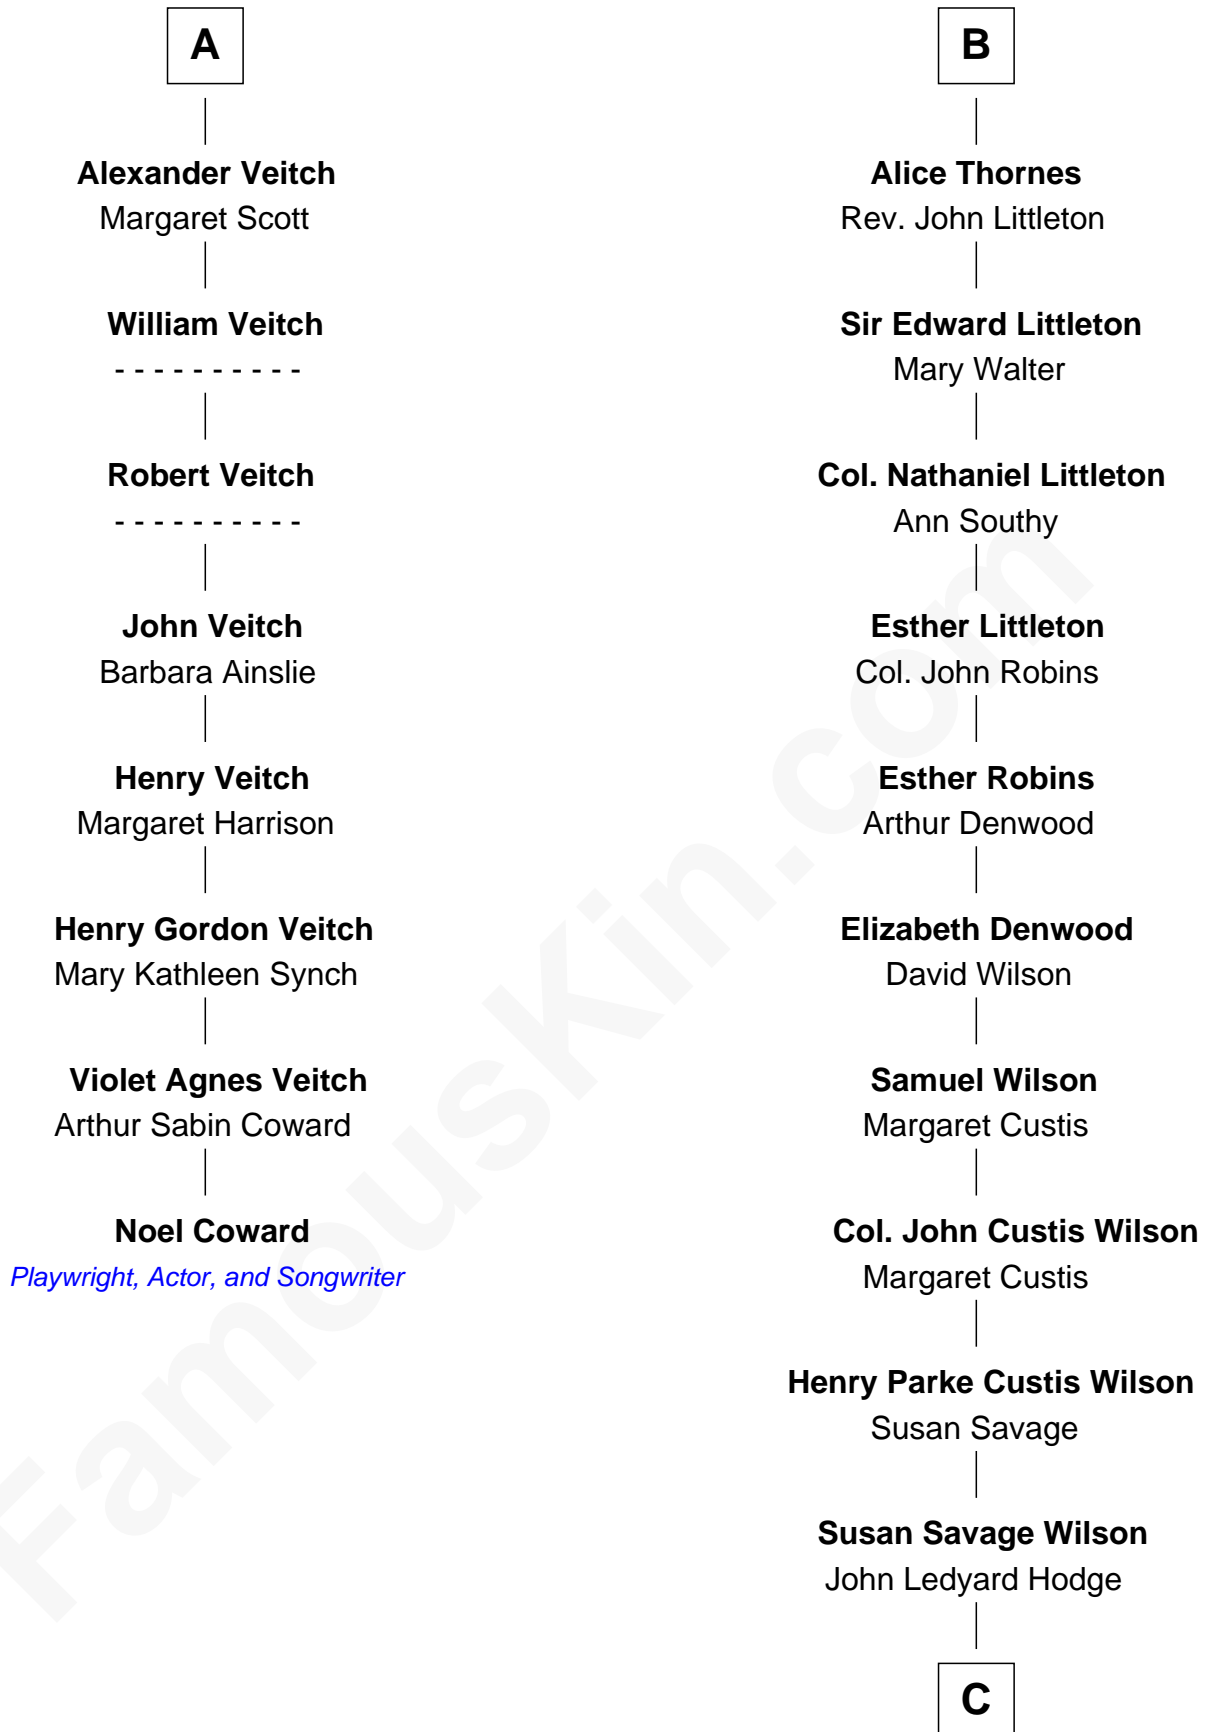

FamousKin.com

Relationship Chart of

Noel Coward

Playwright, Actor, and Songwriter

14th cousin 6 times removed of

Paget Brewster
TV Actress

C

Ellen Mackenzie Hodge

Dr. George Washington Wales Brewster

George Washington Wales Brewster

Joan Ryerson

Galen Brewster

Hathaway Tew

Paget Brewster

TV Actress