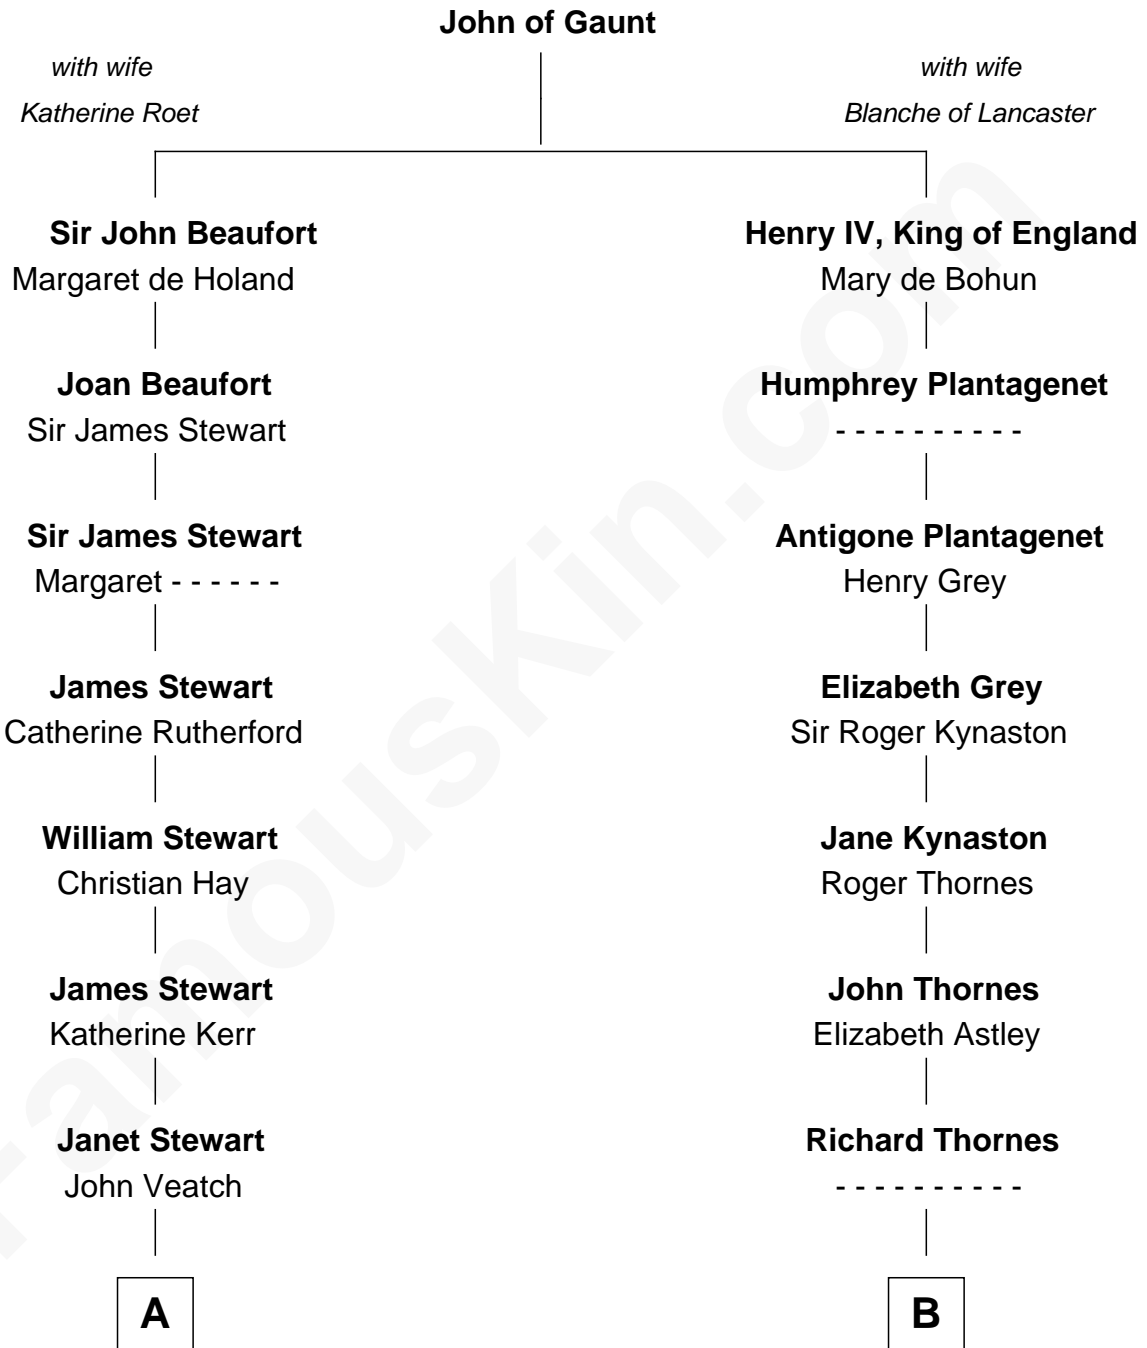

FamousKin.com

Relationship Chart of

Noel Coward

Playwright, Actor, and Songwriter

14th cousin 6 times removed of

Paget Brewster
TV Actress

C

Ellen Mackenzie Hodge

Dr. George Washington Wales Brewster

George Washington Wales Brewster

Joan Ryerson

Galen Brewster

Hathaway Tew

Paget Brewster

TV Actress