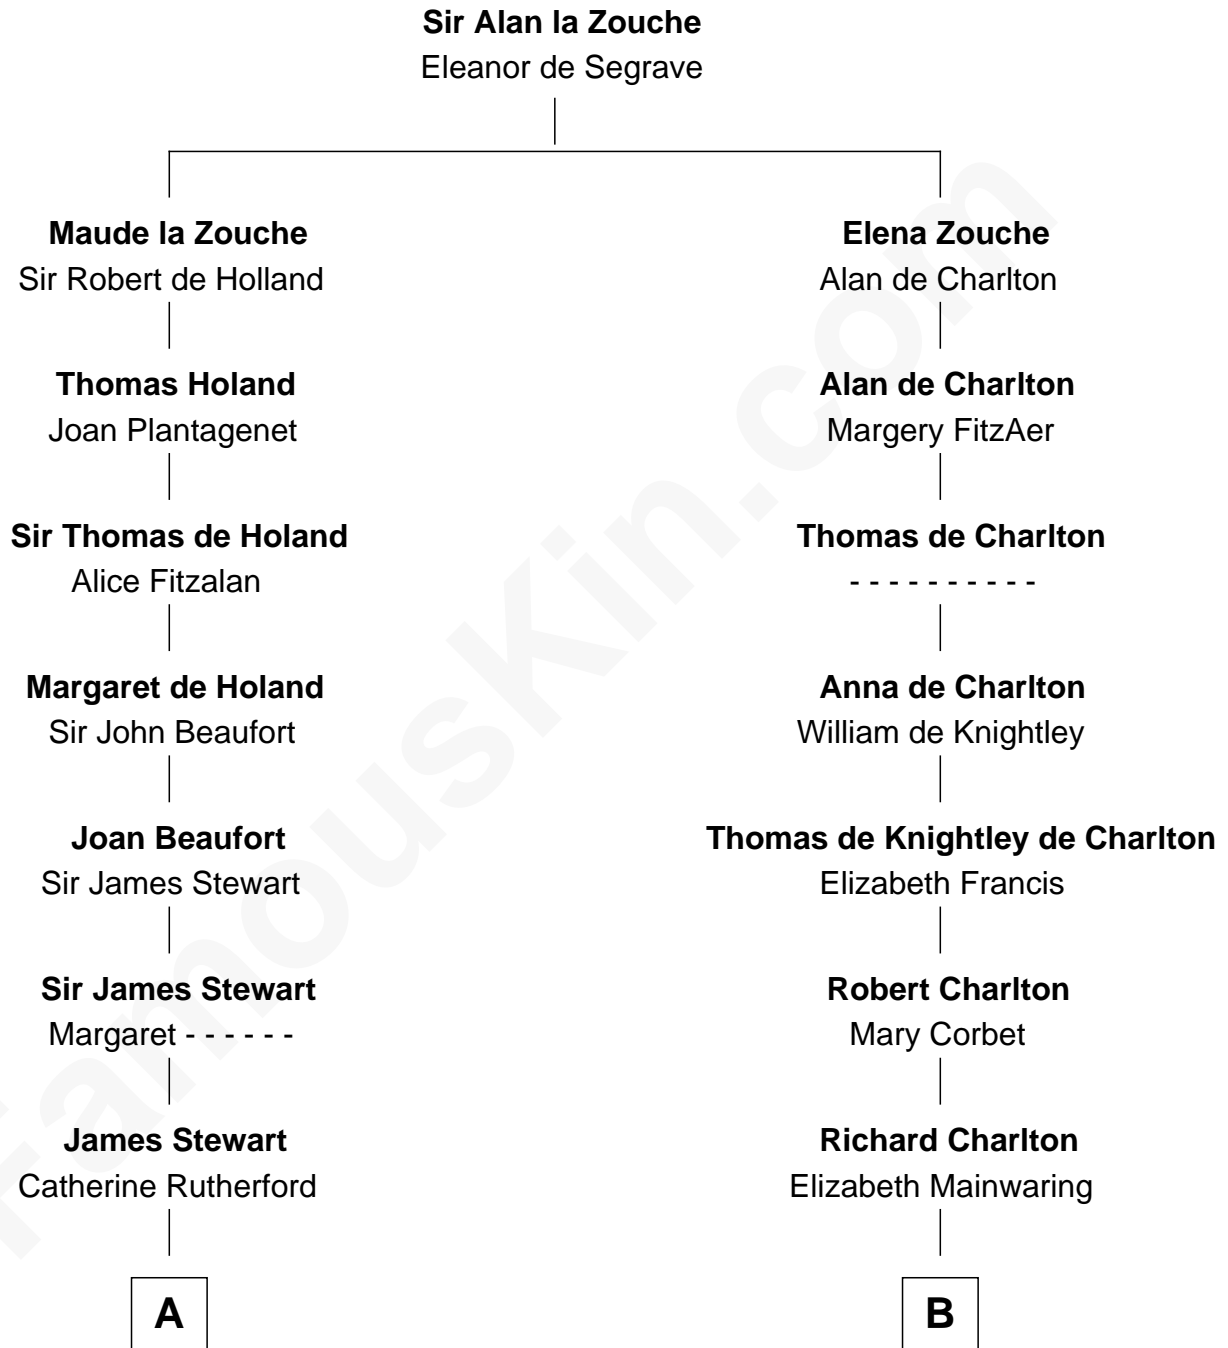

FamousKin.com

Relationship Chart of

Noel Coward

Playwright, Actor, and Songwriter

17th cousin 2 times removed of

James Sherman

27th U.S. Vice-President

C

—
Frances Lucretia Williams

Richard Winslow Sherman

—
Mary Frances Sherman

Richard Updike Sherman

—
James Sherman

27th U.S. Vice-President

FamousKin.com