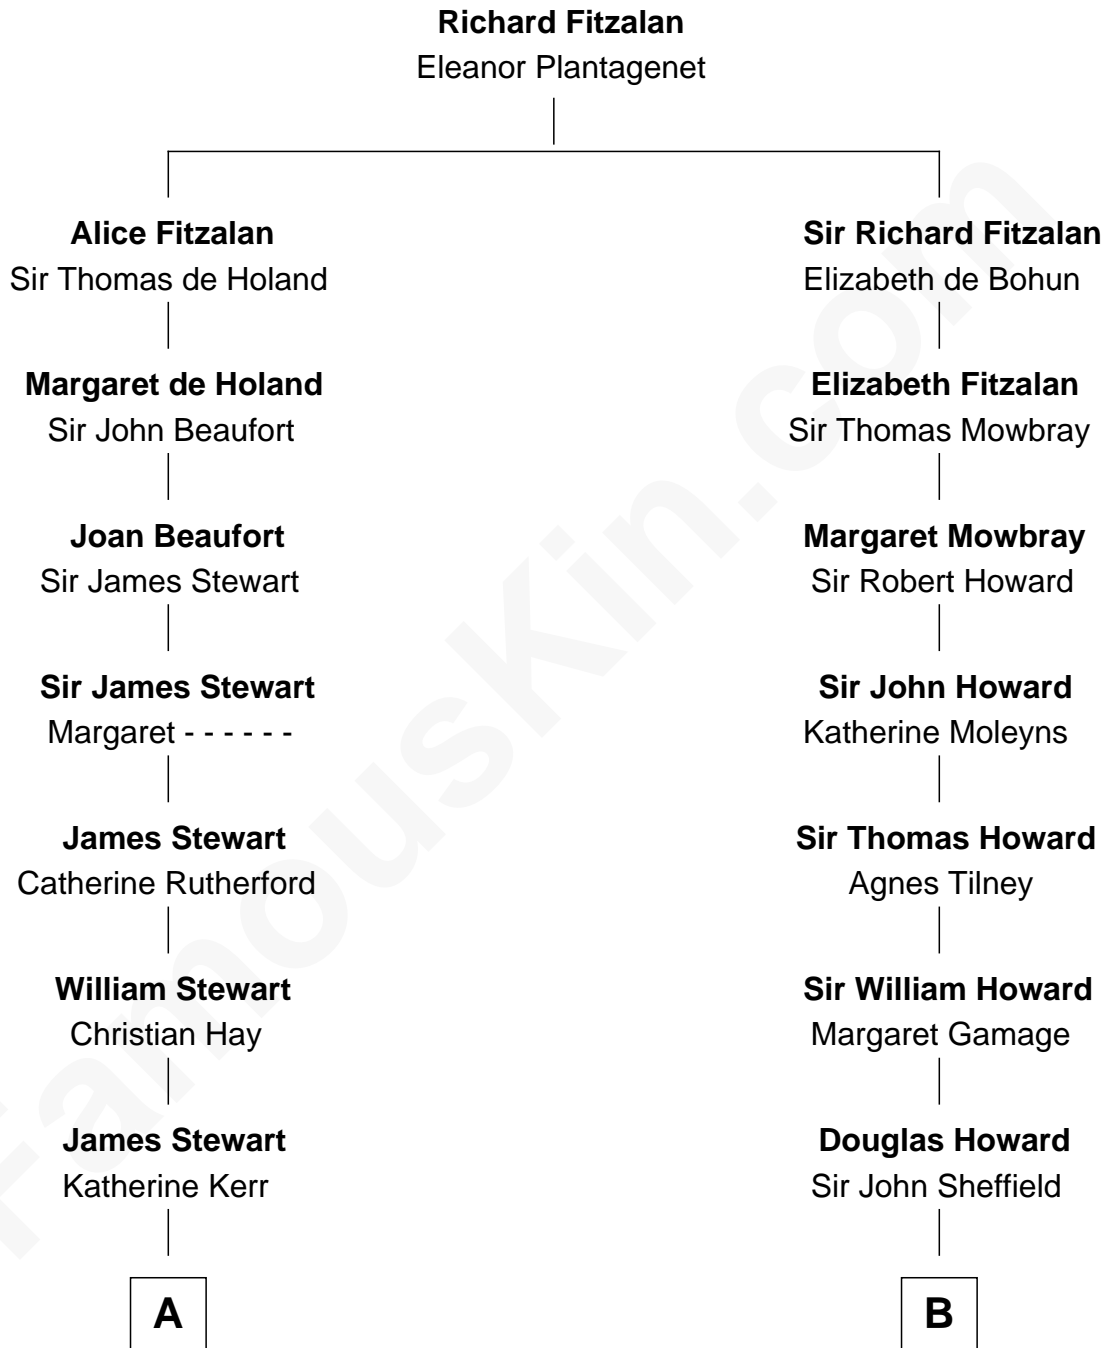

Ellen DeGeneres

Comedienne and TV Personality