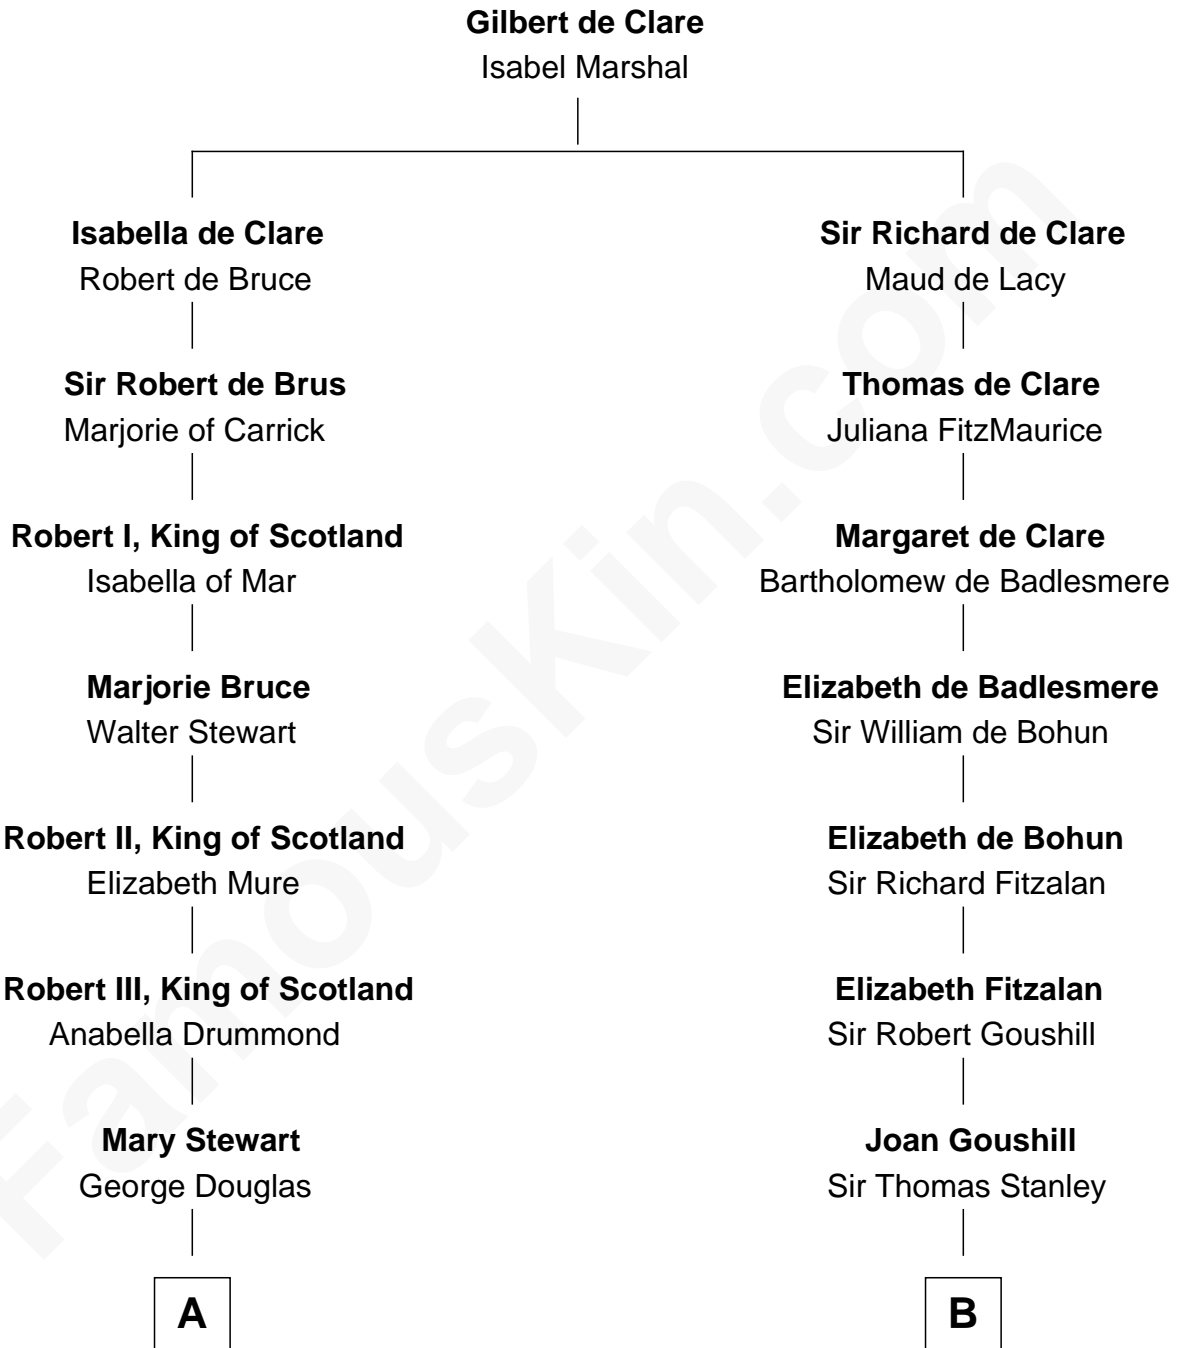

FamousKin.com

Relationship Chart of

Noel Coward

Playwright, Actor, and Songwriter

20th cousin 1 time removed of

Buckminster Fuller

Author, Architect, and Inventor

C

Henry Veitch
Margaret Harrison

Henry Gordon Veitch
Mary Kathleen Synchron

Violet Agnes Veitch
Arthur Sabin Coward

Noel Coward
Playwright, Actor, and Songwriter

D

Christopher Wolcott
Lucy Parsons

Christopher Columbus Wolcott
Susan Blinn