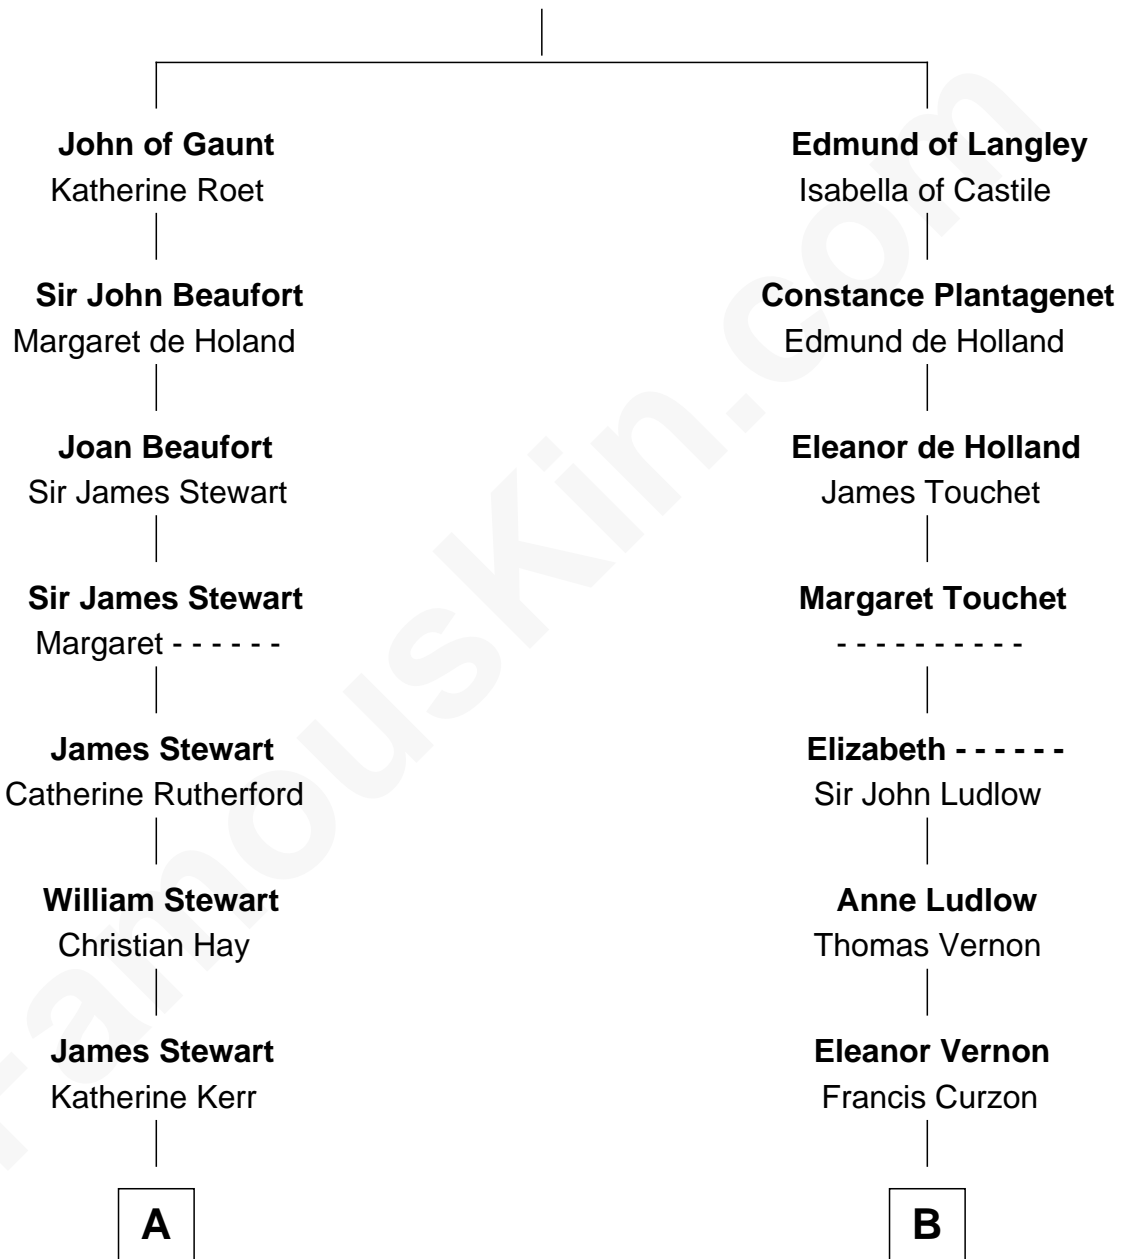

## Relationship Chart of

### Noel Coward

*Playwright, Actor, and Songwriter*

15th cousin 5 times removed of

**Oliver Platt**

*Movie Actor*

**Edward III, King of England**

Philippa of Hainault

**C**