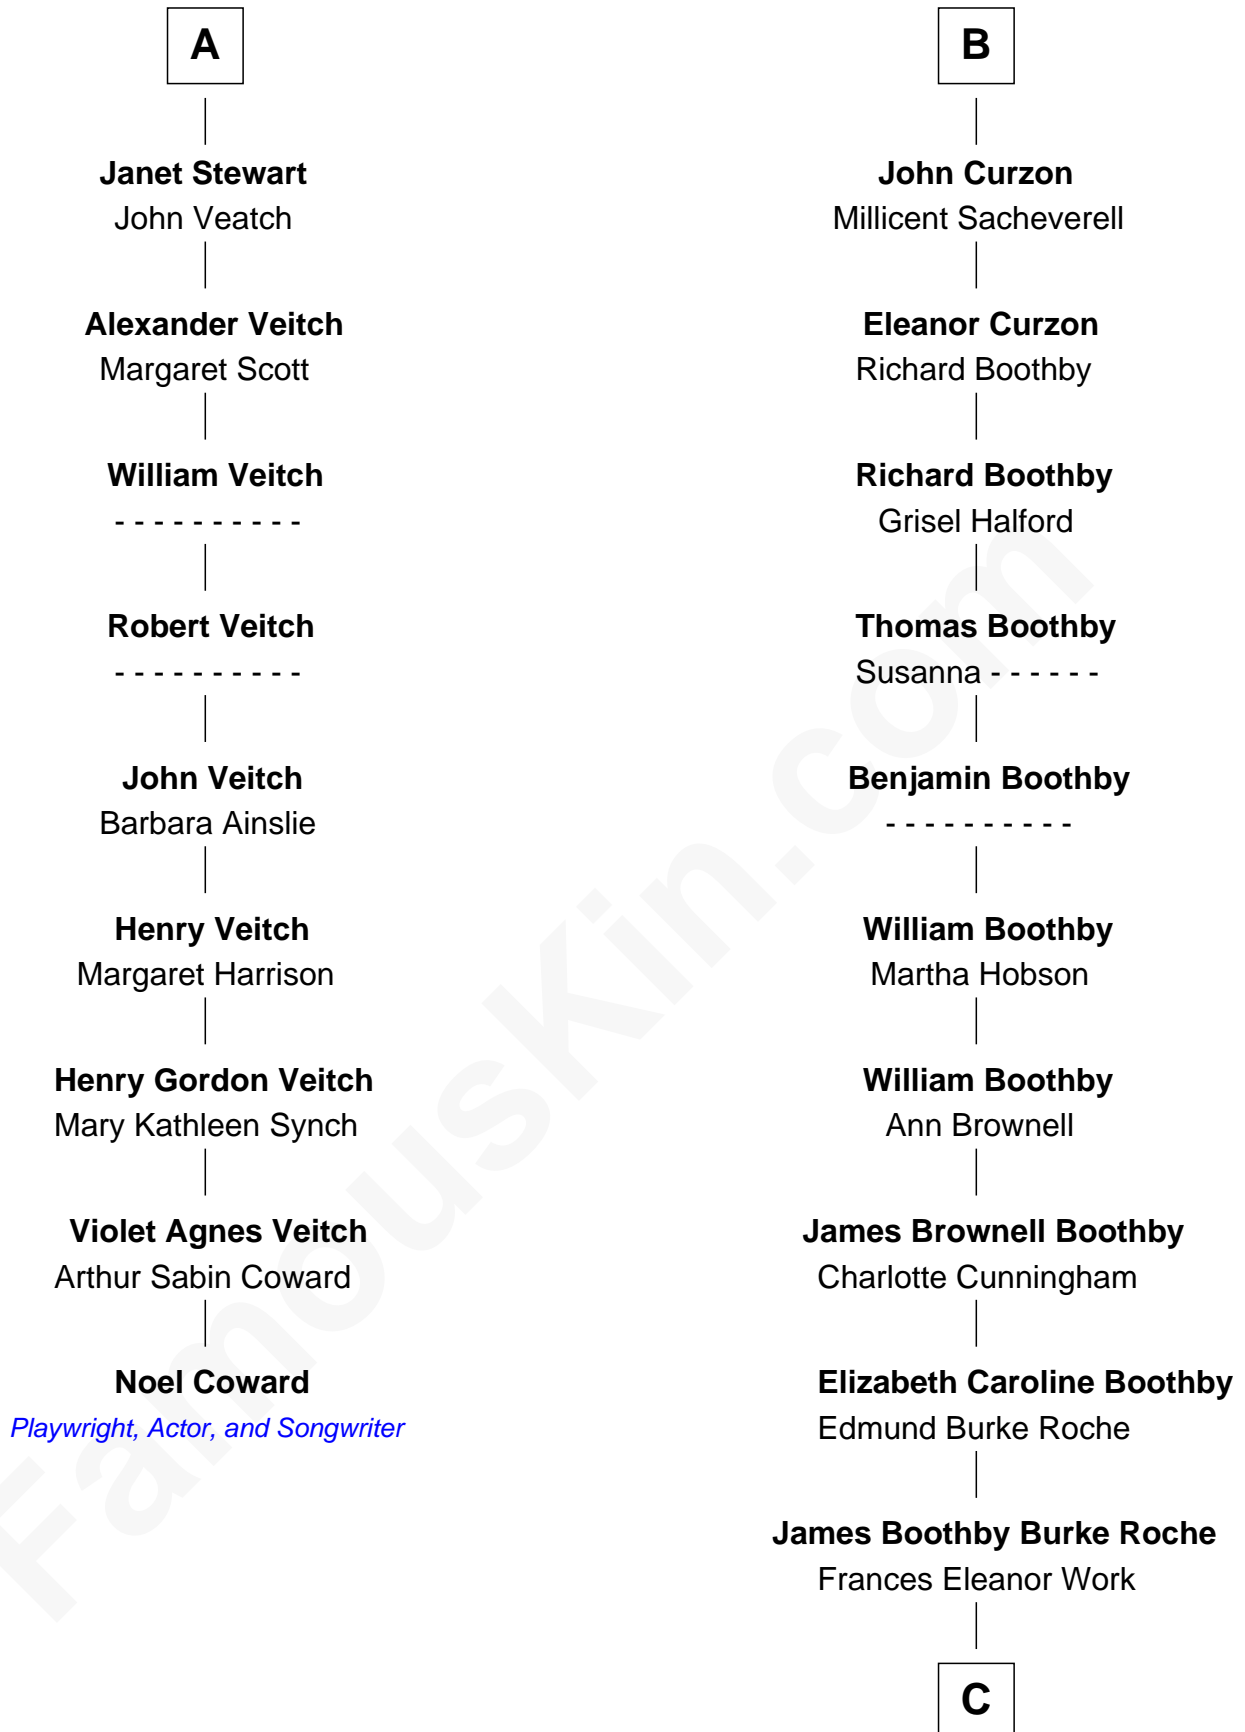

FamousKin.com

Relationship Chart of

Noel Coward

Playwright, Actor, and Songwriter

15th cousin 5 times removed of

Oliver Platt

Movie Actor

C

Cynthia Burke Roche

Arthur Scott Burden

Eileen Burden

Walter Maynard

Sheila Maynard

Nicholas Platt

Oliver Platt

Movie Actor