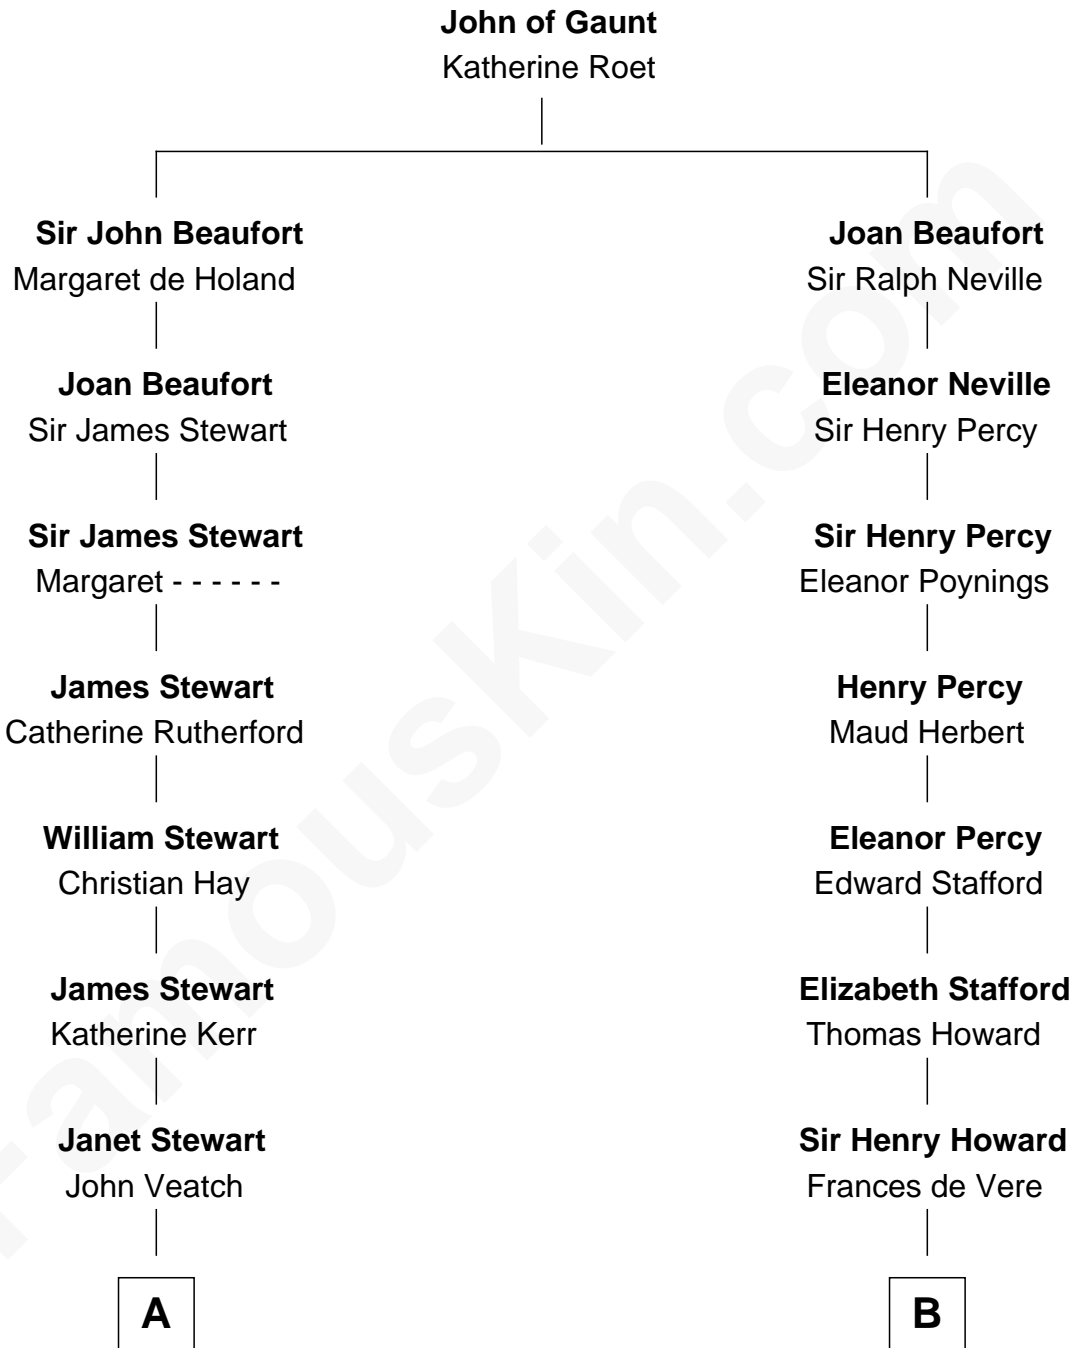

Thomas Hunt Morgan

Nobel Prize Winner in Physiology or Medicine