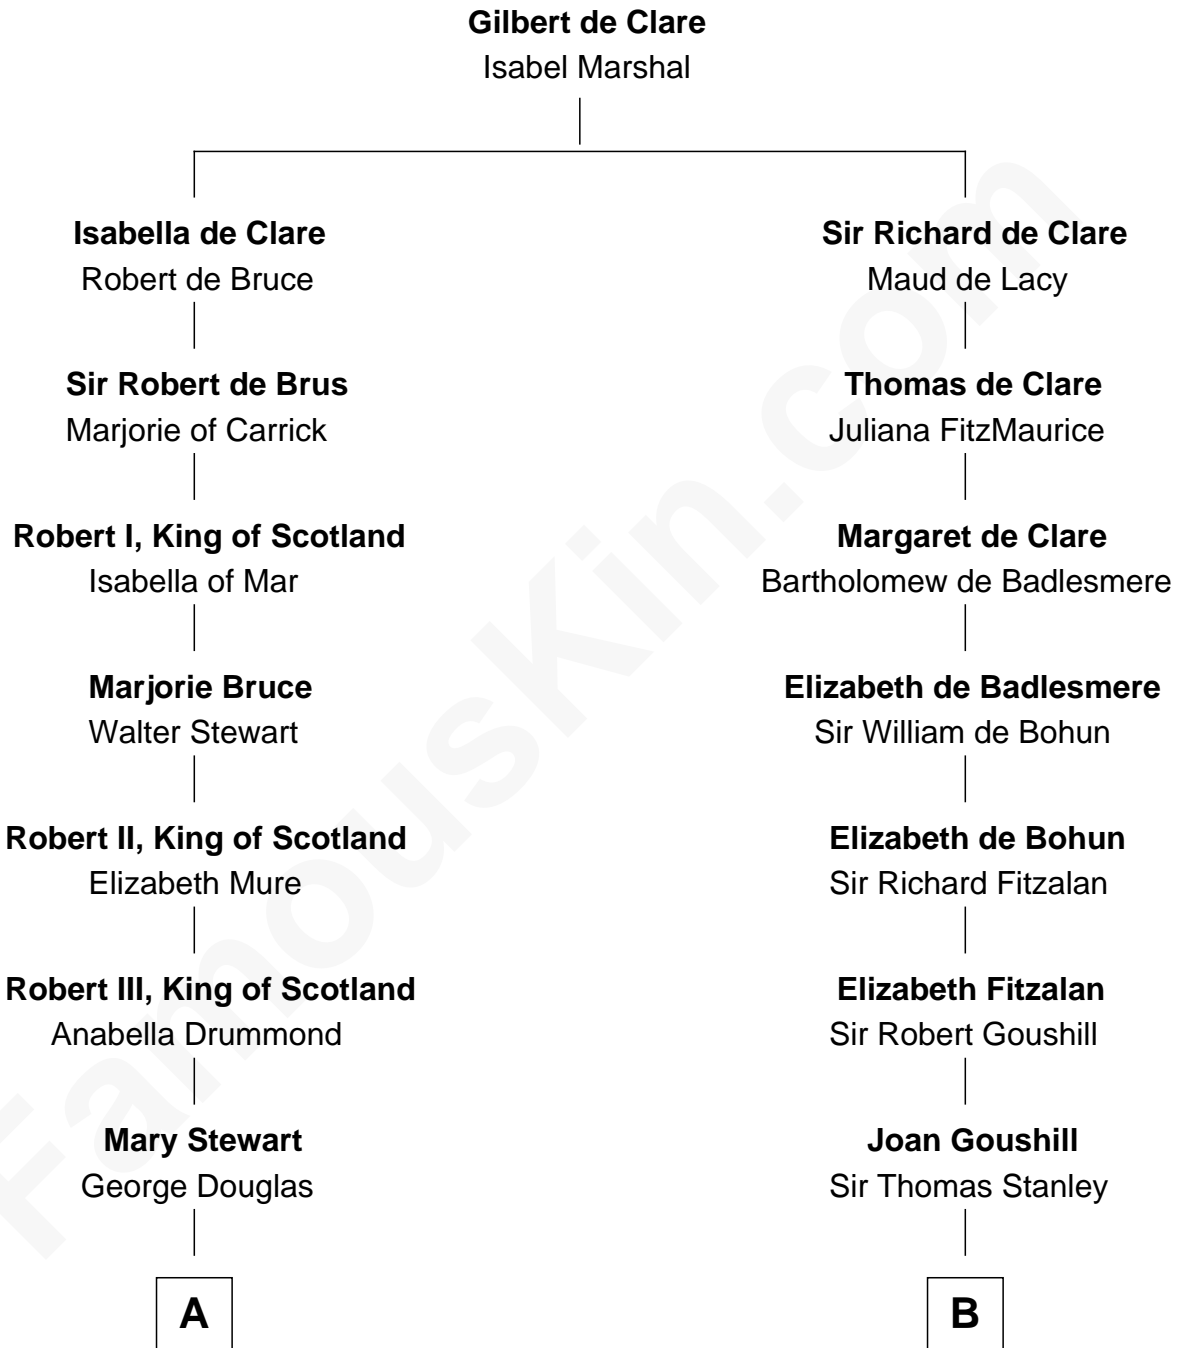

Thomas Hunt Morgan

Nobel Prize Winner in Physiology or Medicine