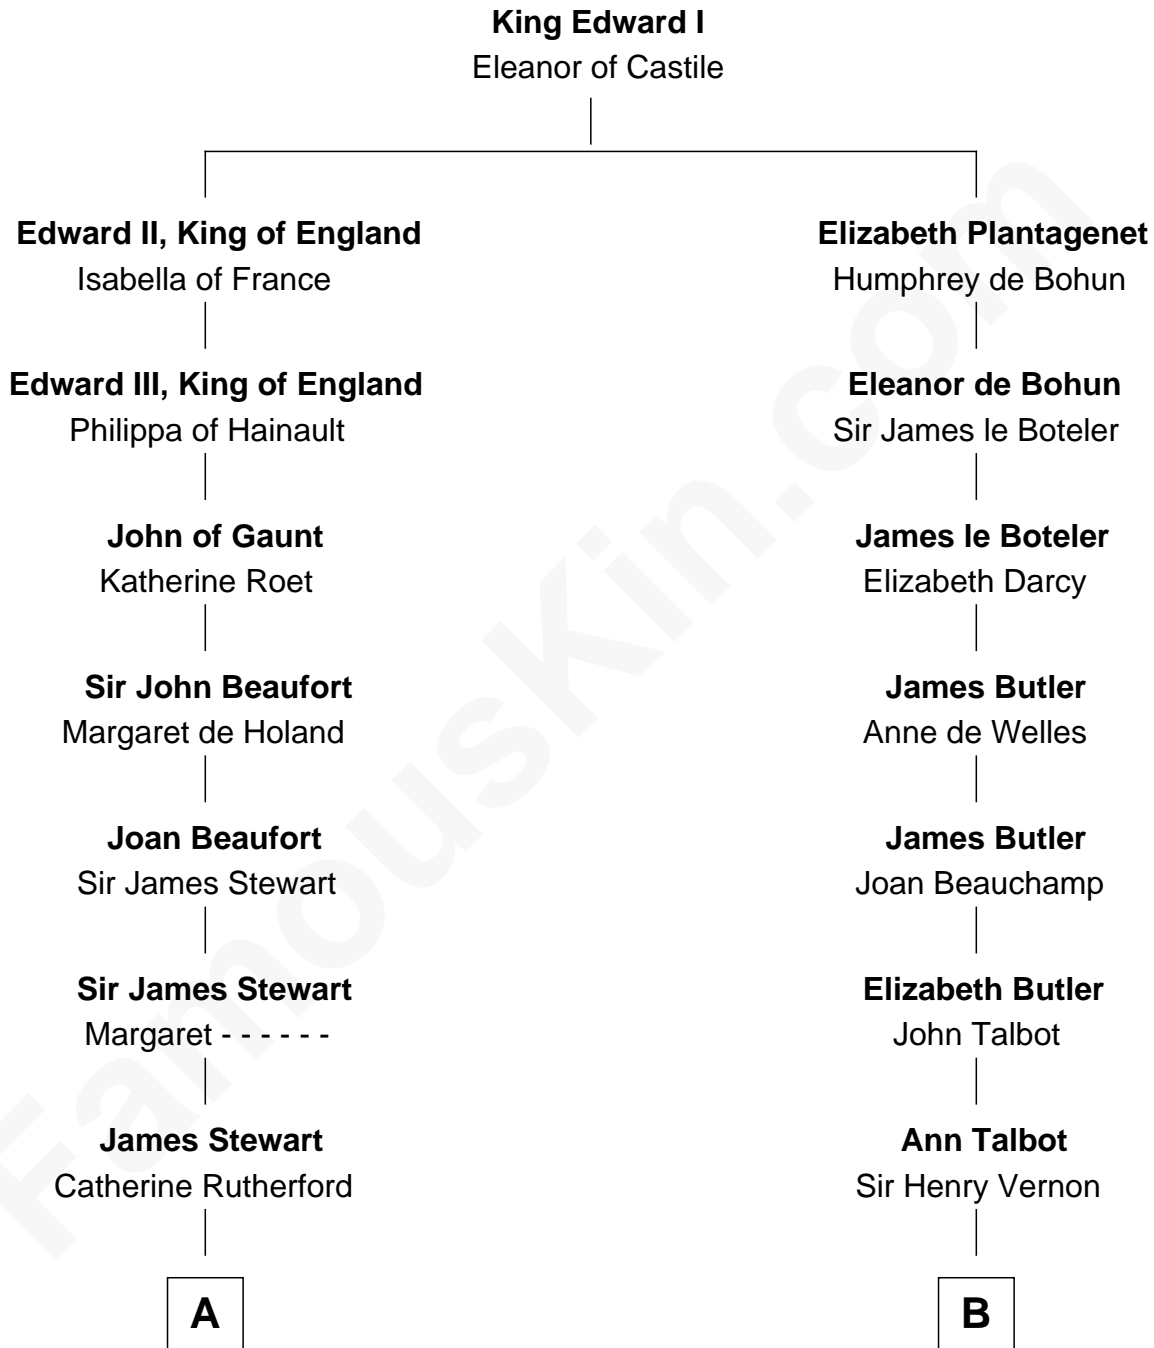

## Relationship Chart of

### Noel Coward

*Playwright, Actor, and Songwriter*

17th cousin 2 times removed of

### Marjorie Post

*Founder of General Foods*

**C**

—  
**Caroline Cushman Lathrop**

Charles Rollin Post

—  
**Charles William Post**

Elle Letitia Merriweather

—  
**Marjorie Post**