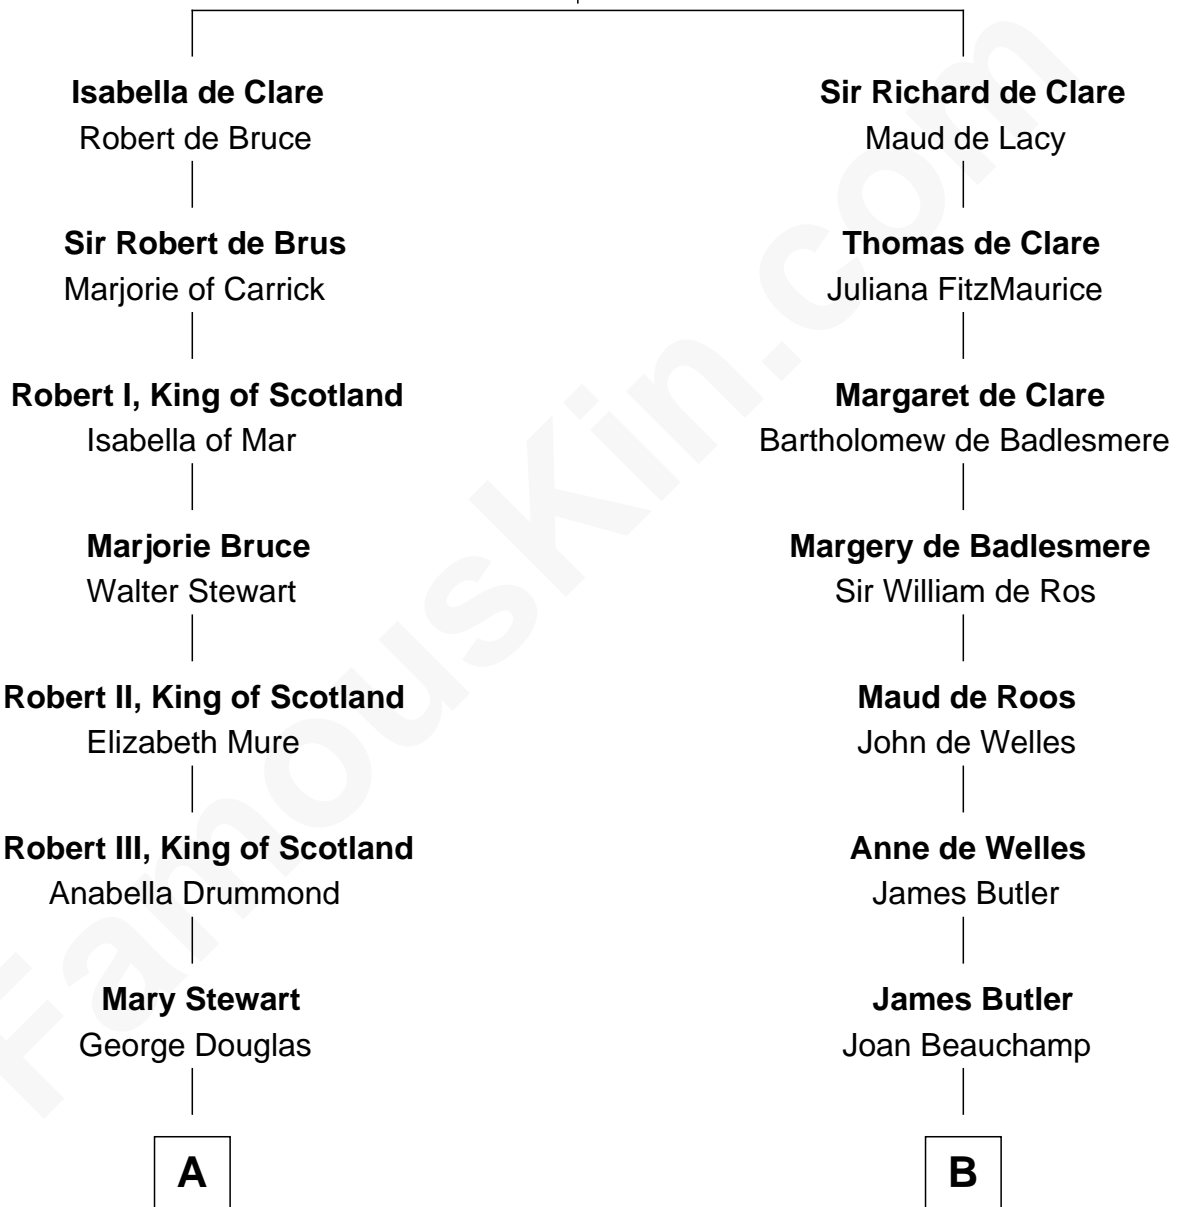

FamousKin.com

Relationship Chart of

Noel Coward

Playwright, Actor, and Songwriter

20th cousin 1 time removed of

Marjorie Post

Founder of General Foods

Gilbert de Clare

Isabel Marshal

C

Henry Veitch
Margaret Harrison

Henry Gordon Veitch
Mary Kathleen Synch

Violet Agnes Veitch
Arthur Sabin Coward

Noel Coward
Playwright, Actor, and Songwriter

D

Azel Lathrop
Elizabeth Hyde