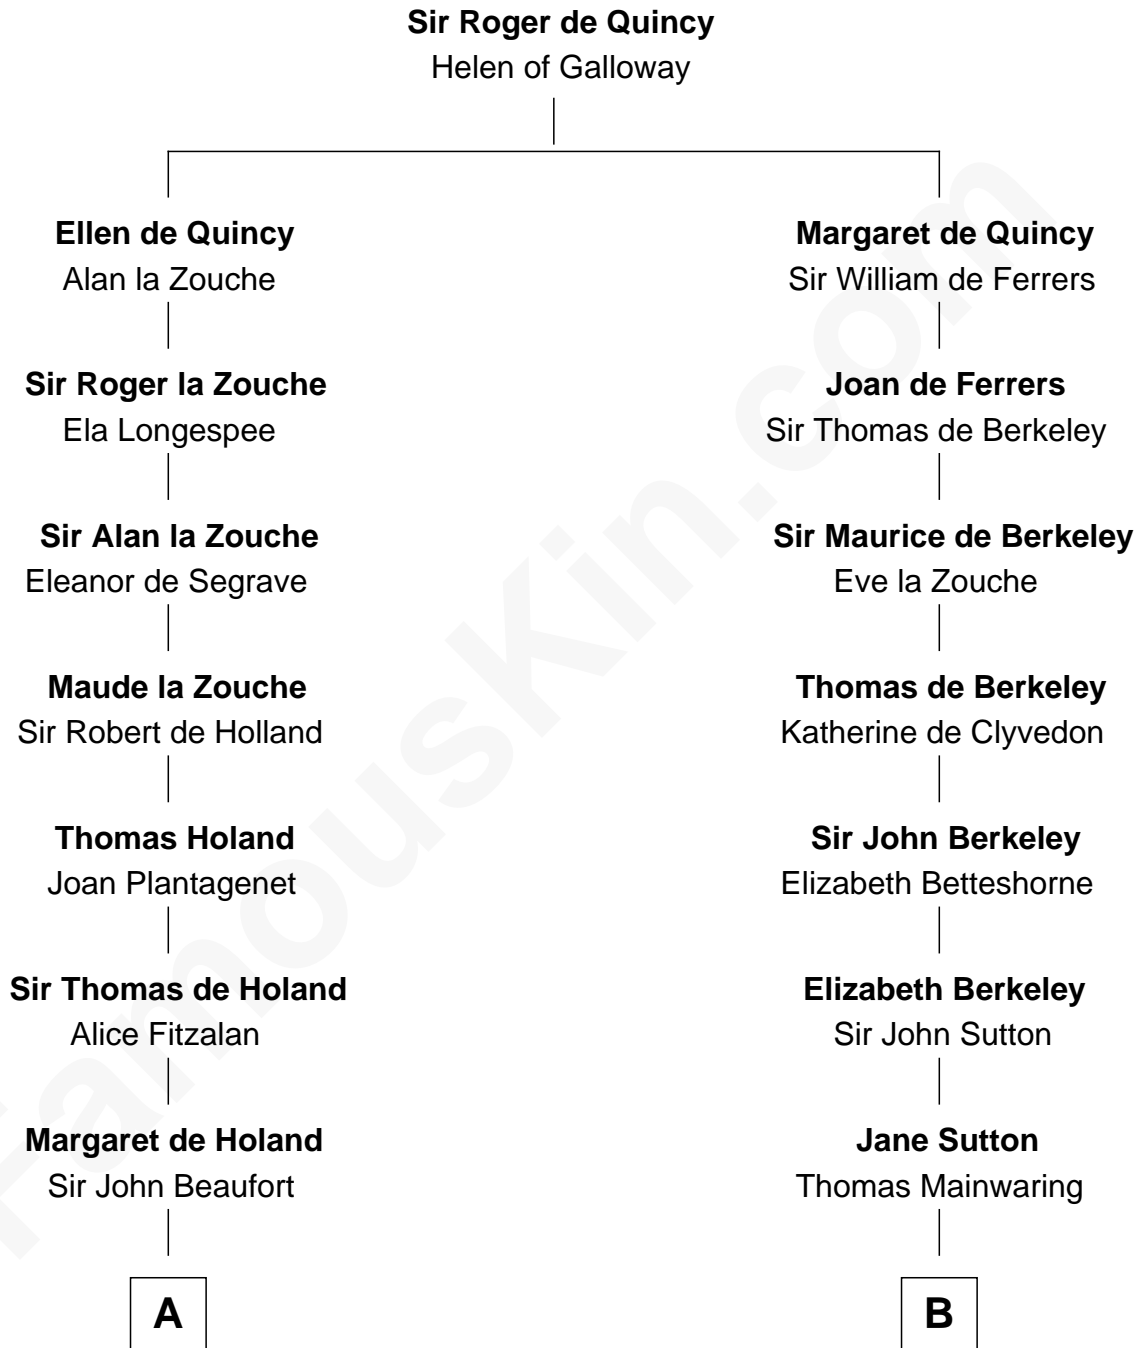

FamousKin.com

Relationship Chart of

Noel Coward

Playwright, Actor, and Songwriter

18th cousin 2 times removed of

Marjorie Post

Founder of General Foods

C

Henry Veitch
Margaret Harrison

Henry Gordon Veitch
Mary Kathleen Synch

Violet Agnes Veitch
Arthur Sabin Coward

Noel Coward
Playwright, Actor, and Songwriter

D

Charles William Post
Elle Letitia Merriweather