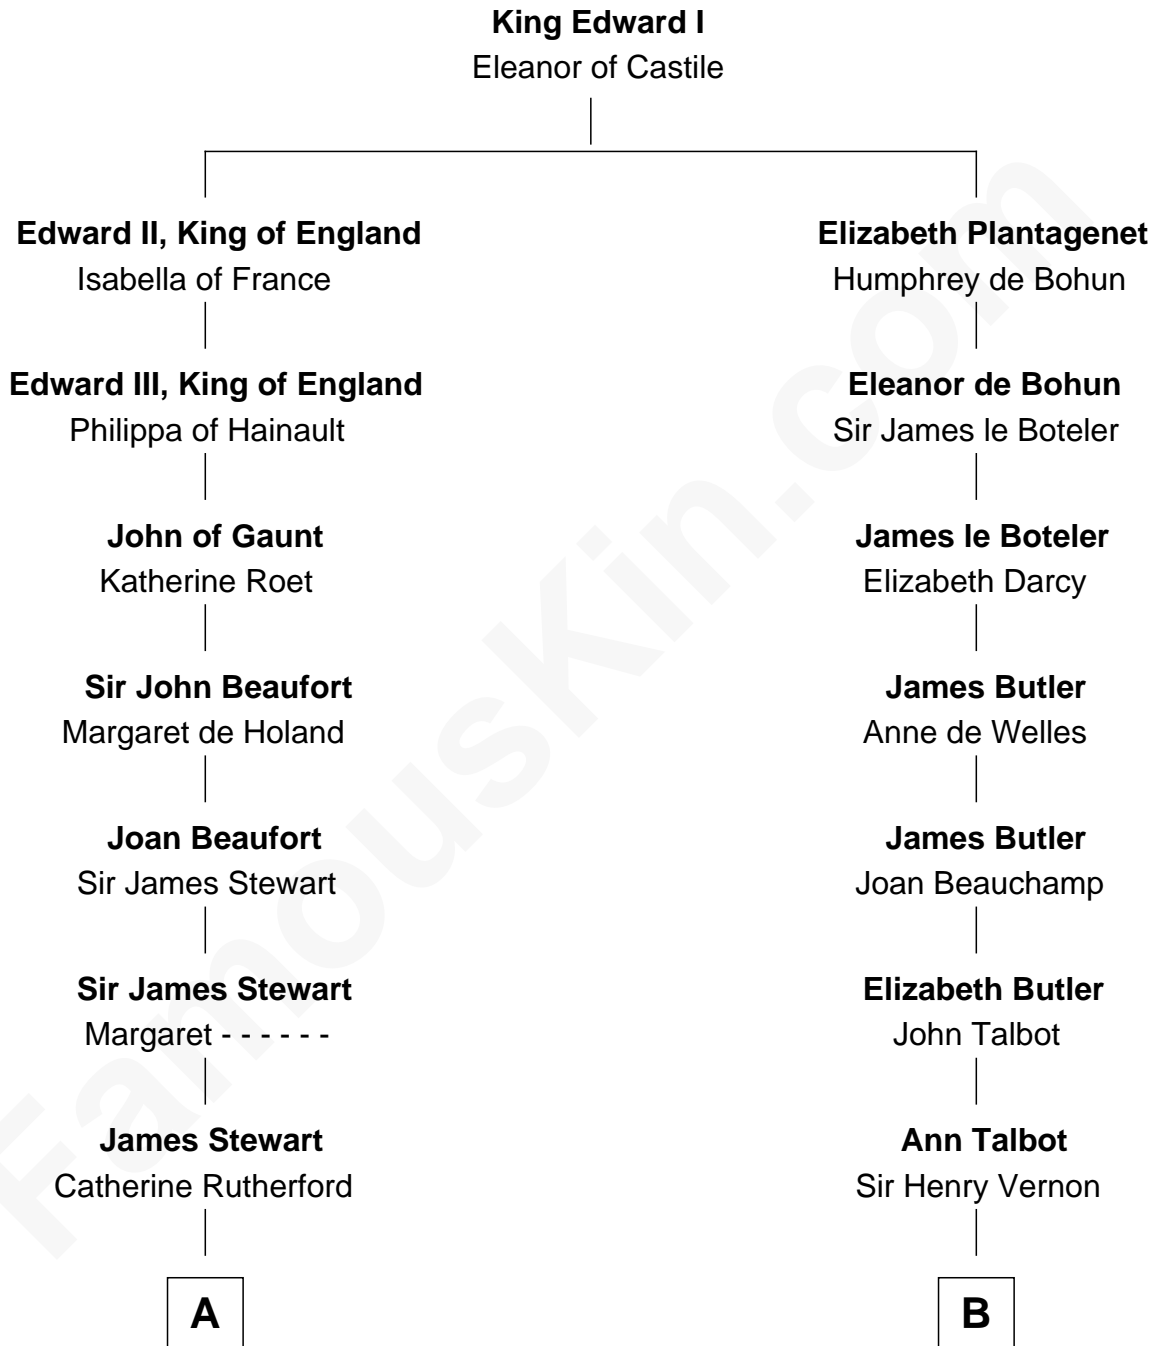

FamousKin.com

Relationship Chart of

Noel Coward

Playwright, Actor, and Songwriter

17th cousin 1 time removed of

C. W. Post

Founder of Post Cereals

C

Caroline Cushman Lathrop

Charles Rollin Post

C. W. Post

Founder of Post Cereals

FamousKin.com