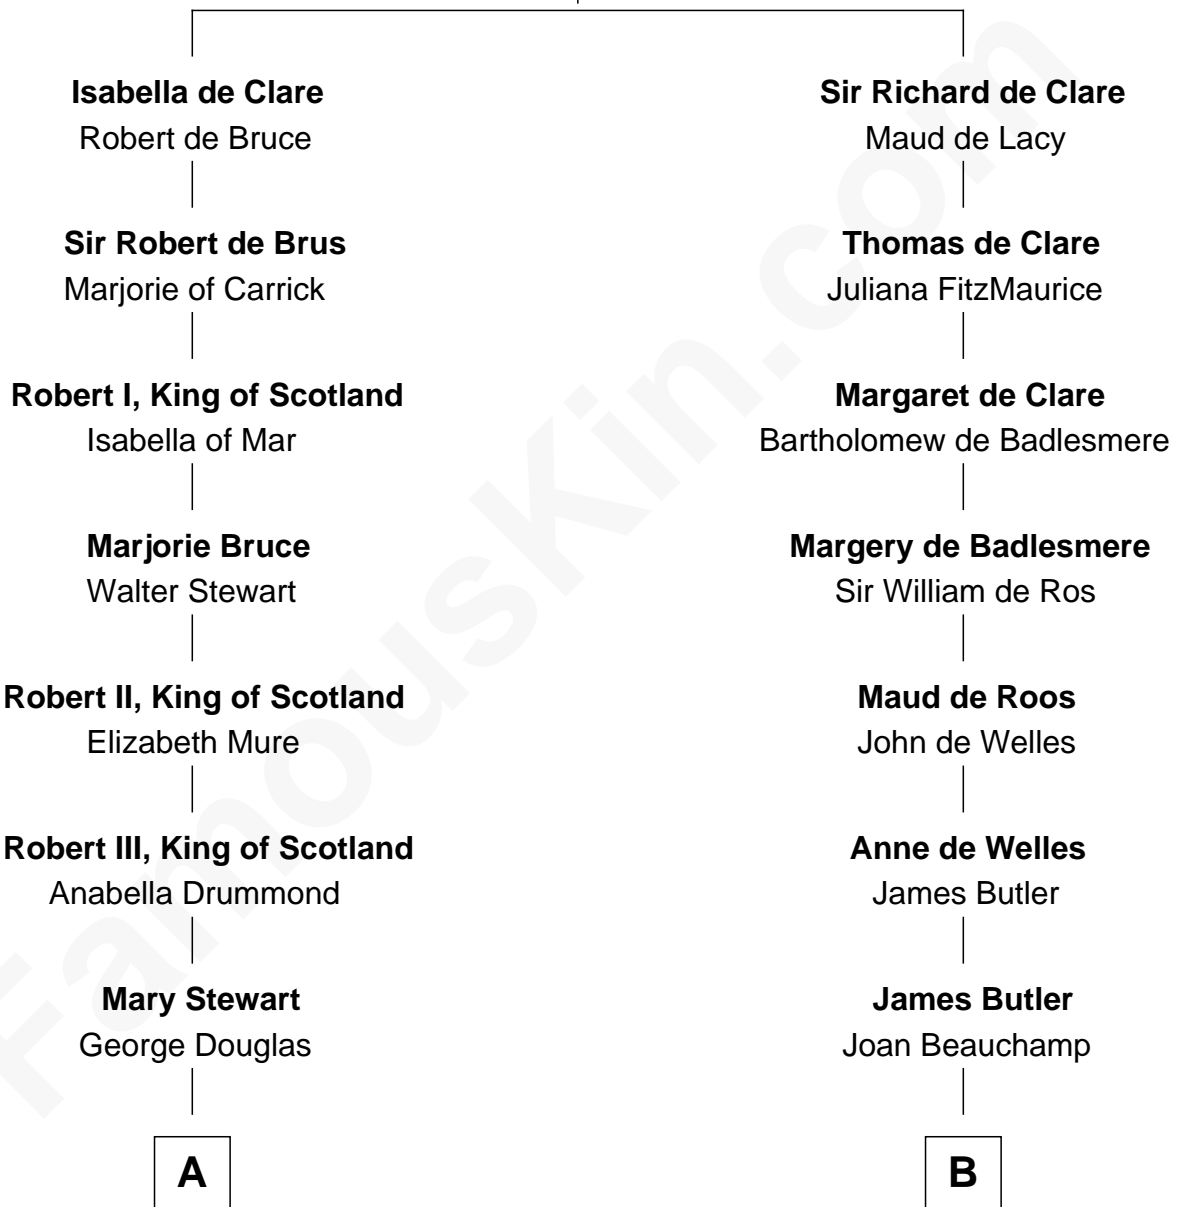

FamousKin.com

Relationship Chart of

Noel Coward

Playwright, Actor, and Songwriter

20th cousin of

C. W. Post

Founder of Post Cereals

Gilbert de Clare

Isabel Marshal

C

Henry Veitch
Margaret Harrison

Henry Gordon Veitch
Mary Kathleen Synch

Violet Agnes Veitch
Arthur Sabin Coward

Noel Coward
Playwright, Actor, and Songwriter

D

Azel Lathrop
Elizabeth Hyde