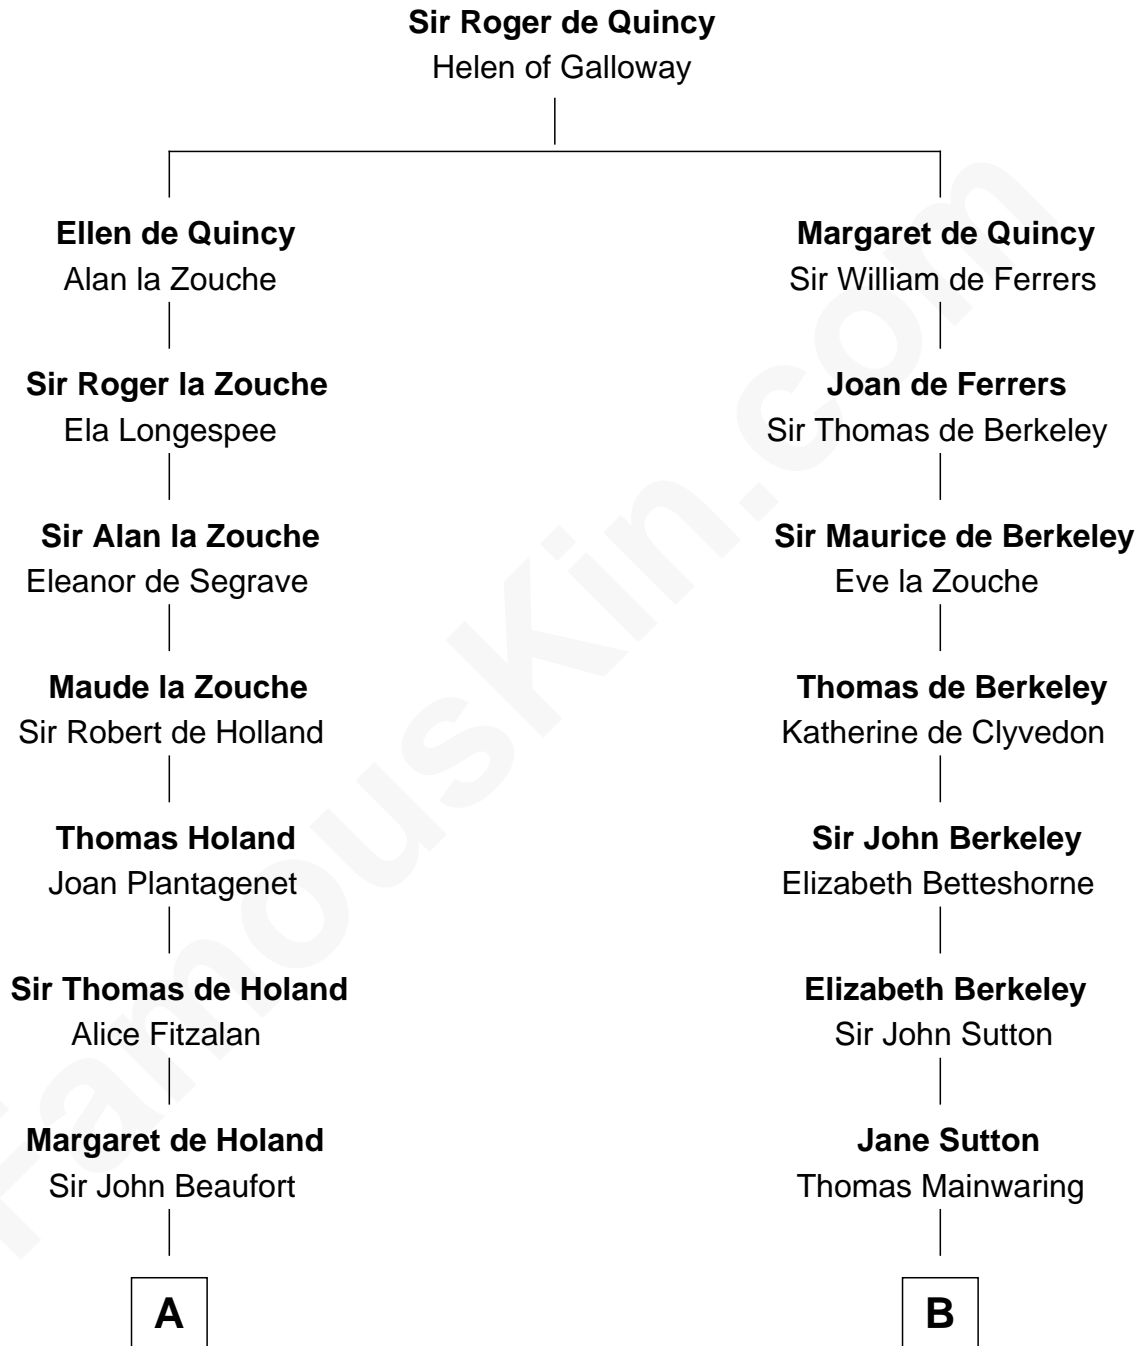

## Relationship Chart of

### Noel Coward

*Playwright, Actor, and Songwriter*

17th cousin 3 times removed of

**C. W. Post**

*Founder of Post Cereals*

**C**

Henry Veitch  
Margaret Harrison

Henry Gordon Veitch  
Mary Kathleen Synch

Violet Agnes Veitch  
Arthur Sabin Coward

**Noel Coward**  
*Playwright, Actor, and Songwriter*

FamousKin.com