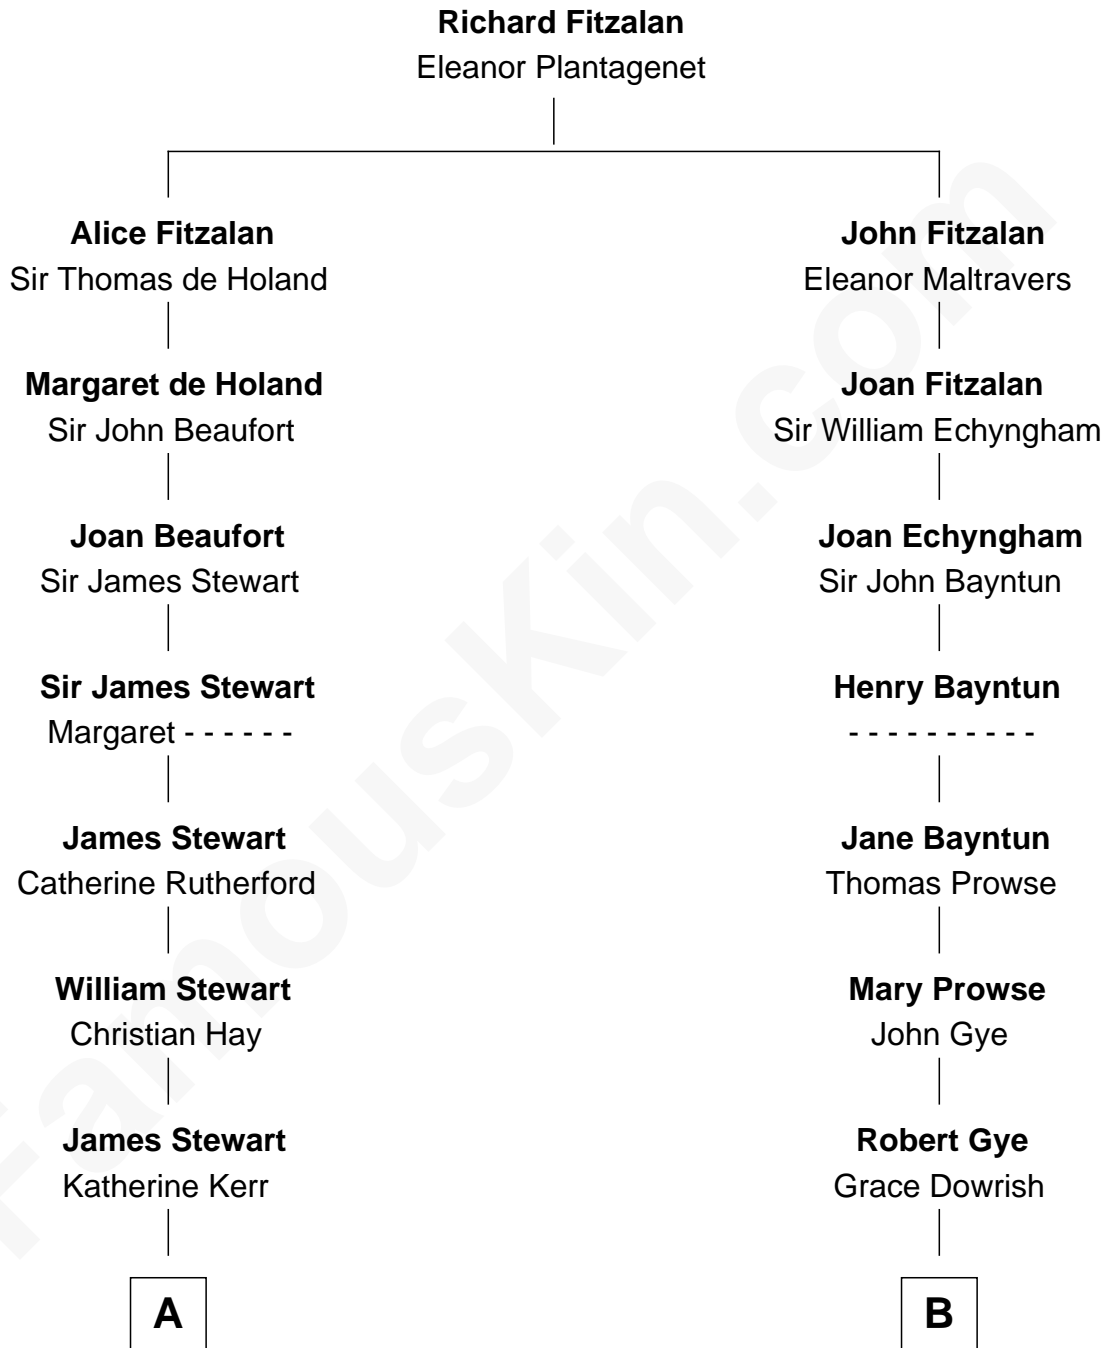

FamousKin.com

Relationship Chart of

Noel Coward

Playwright, Actor, and Songwriter

15th cousin 3 times removed of

Pete Seeger

American Folk Singer

C

Charles Louis Seeger
Constance de Clyver Edson

Pete Seeger
American Folk Singer

FamousKin.com