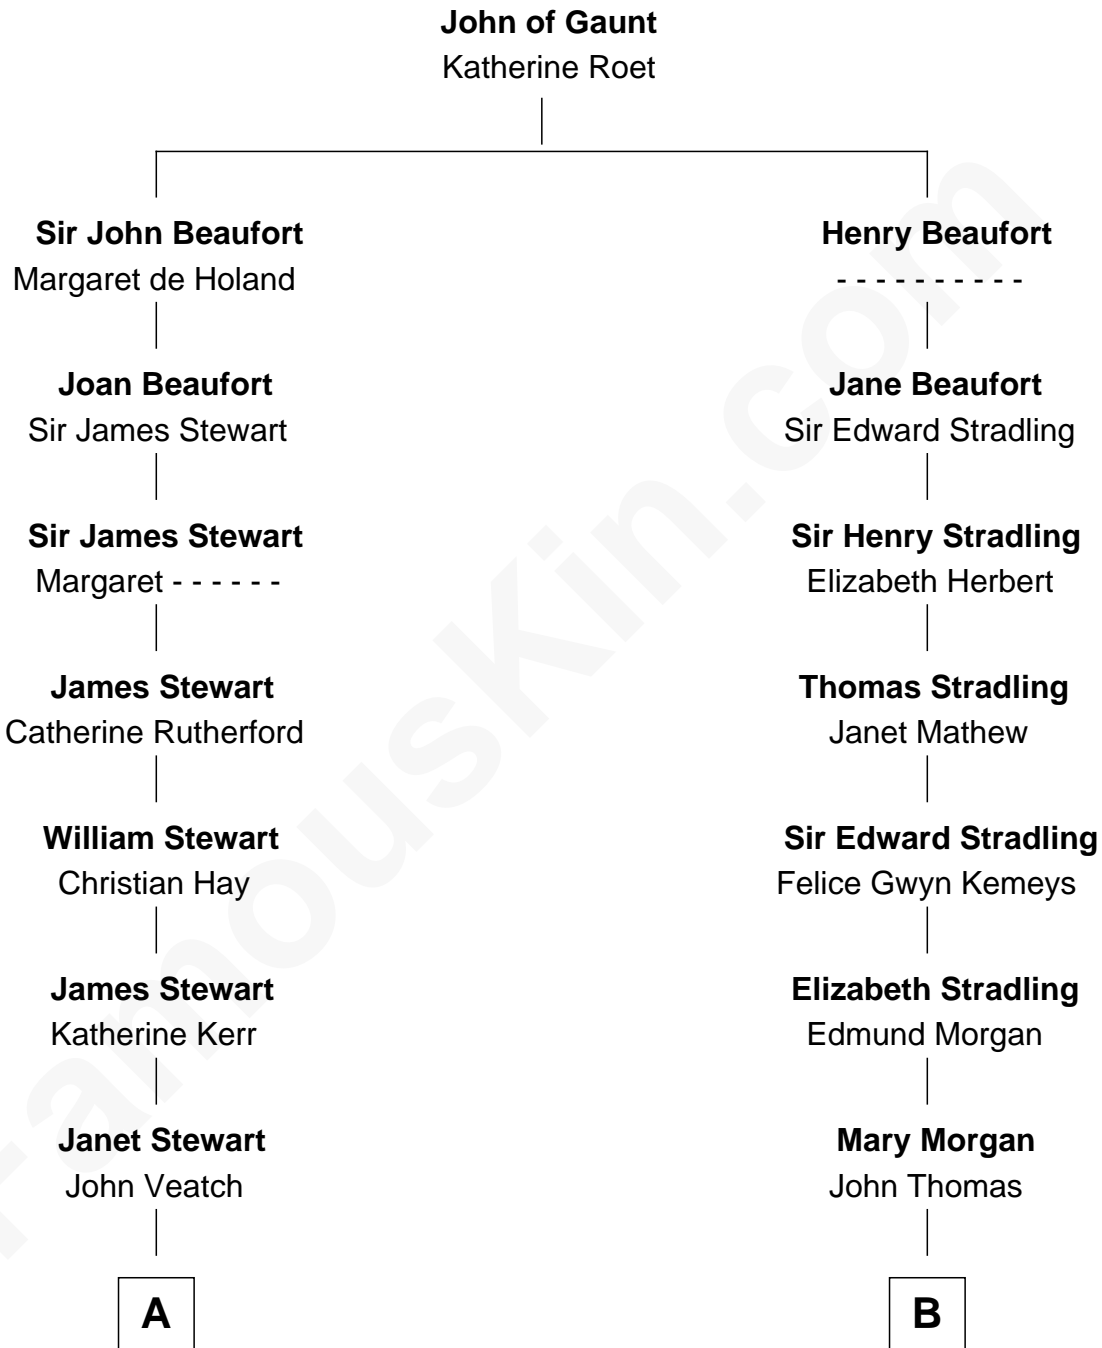

FamousKin.com

Relationship Chart of

Noel Coward

Playwright, Actor, and Songwriter

14th cousin 6 times removed of

Sally Ride

1st American Woman in Space

C

Charles Everroad Richardson

Blanche Gibson

Jennie Mae Richardson

Thomas Vernam Ride

Dale Burdell Ride

Carol Joyce Anderson

Sally Ride

1st American Woman in Space