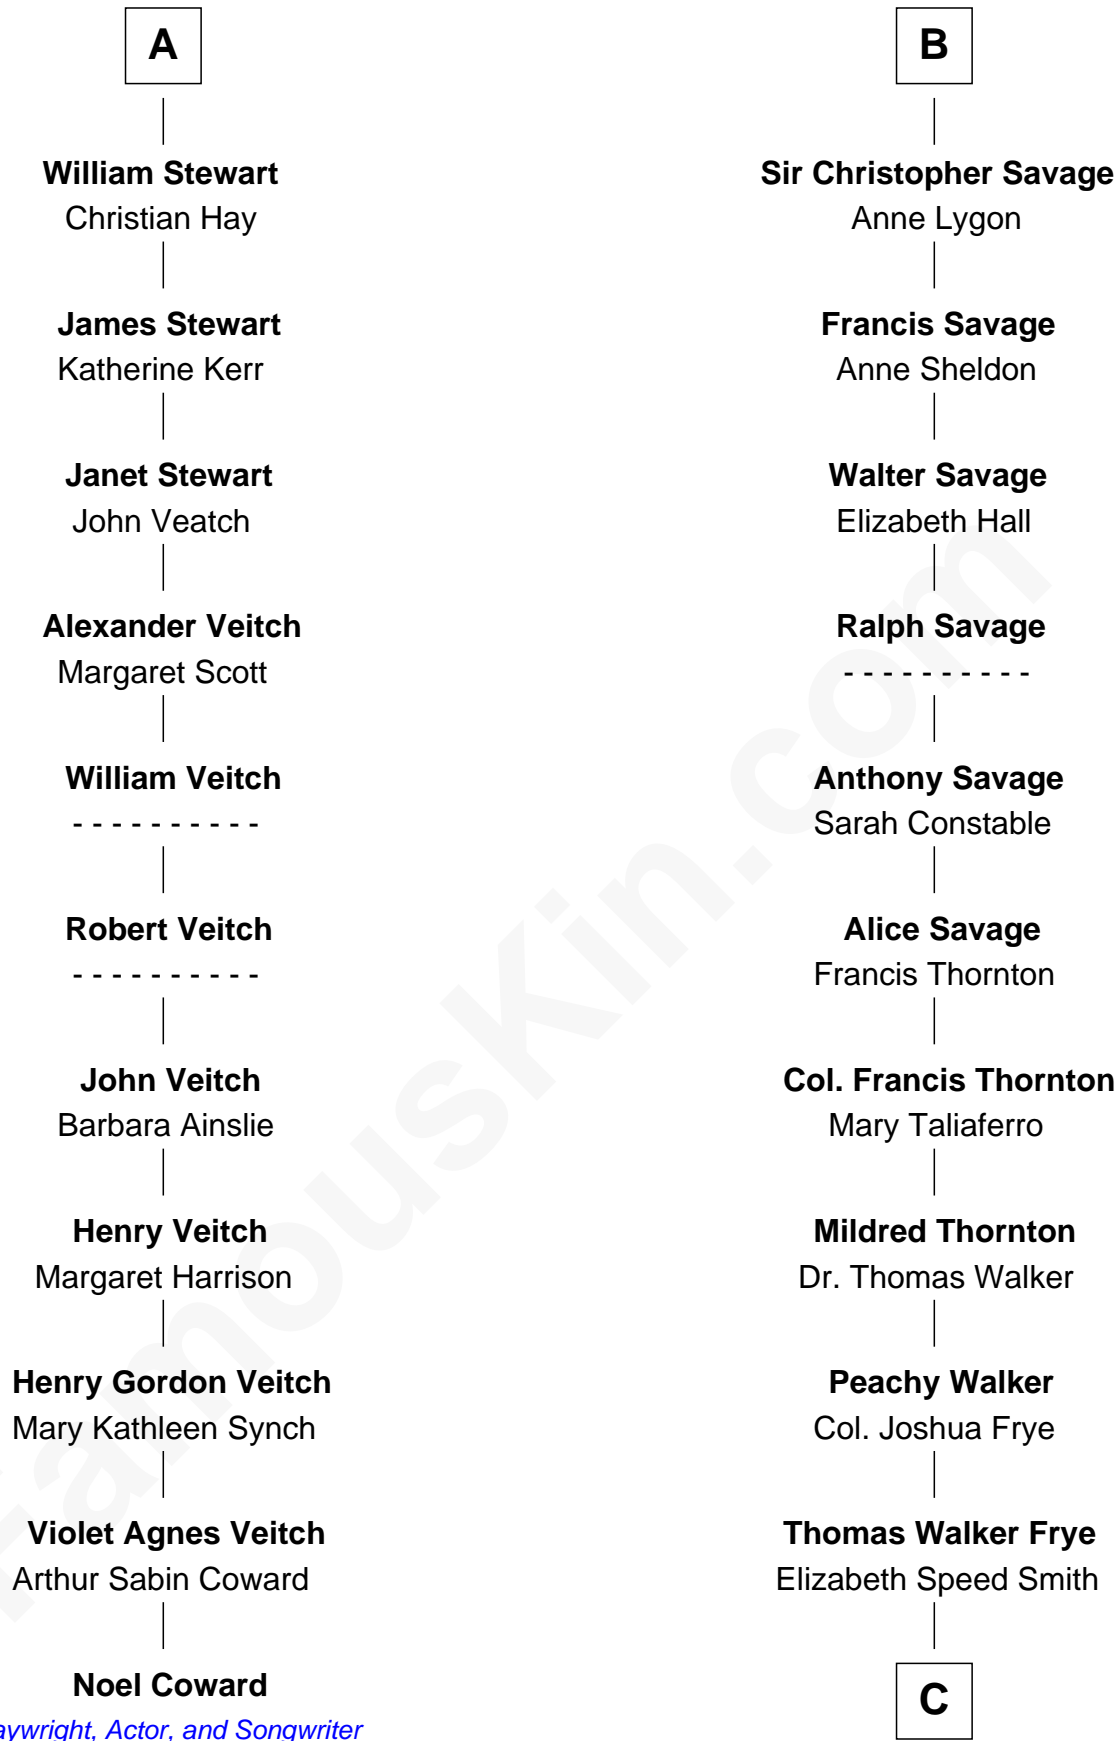

FamousKin.com

Relationship Chart of

Noel Coward

Playwright, Actor, and Songwriter

17th cousin 4 times removed of

Adlai Stevenson III

U.S. Senator from Illinois

C

Mary Peachy Frye
Rev. Lewis Warner Green

Letitia Green
Adlai Ewing Stevenson

Lewis Green Stevenson
Helen Louise Davis

Adlai Ewing Stevenson
Ellen Borden

Adlai Stevenson III
U.S. Senator from Illinois

FamousKin.com