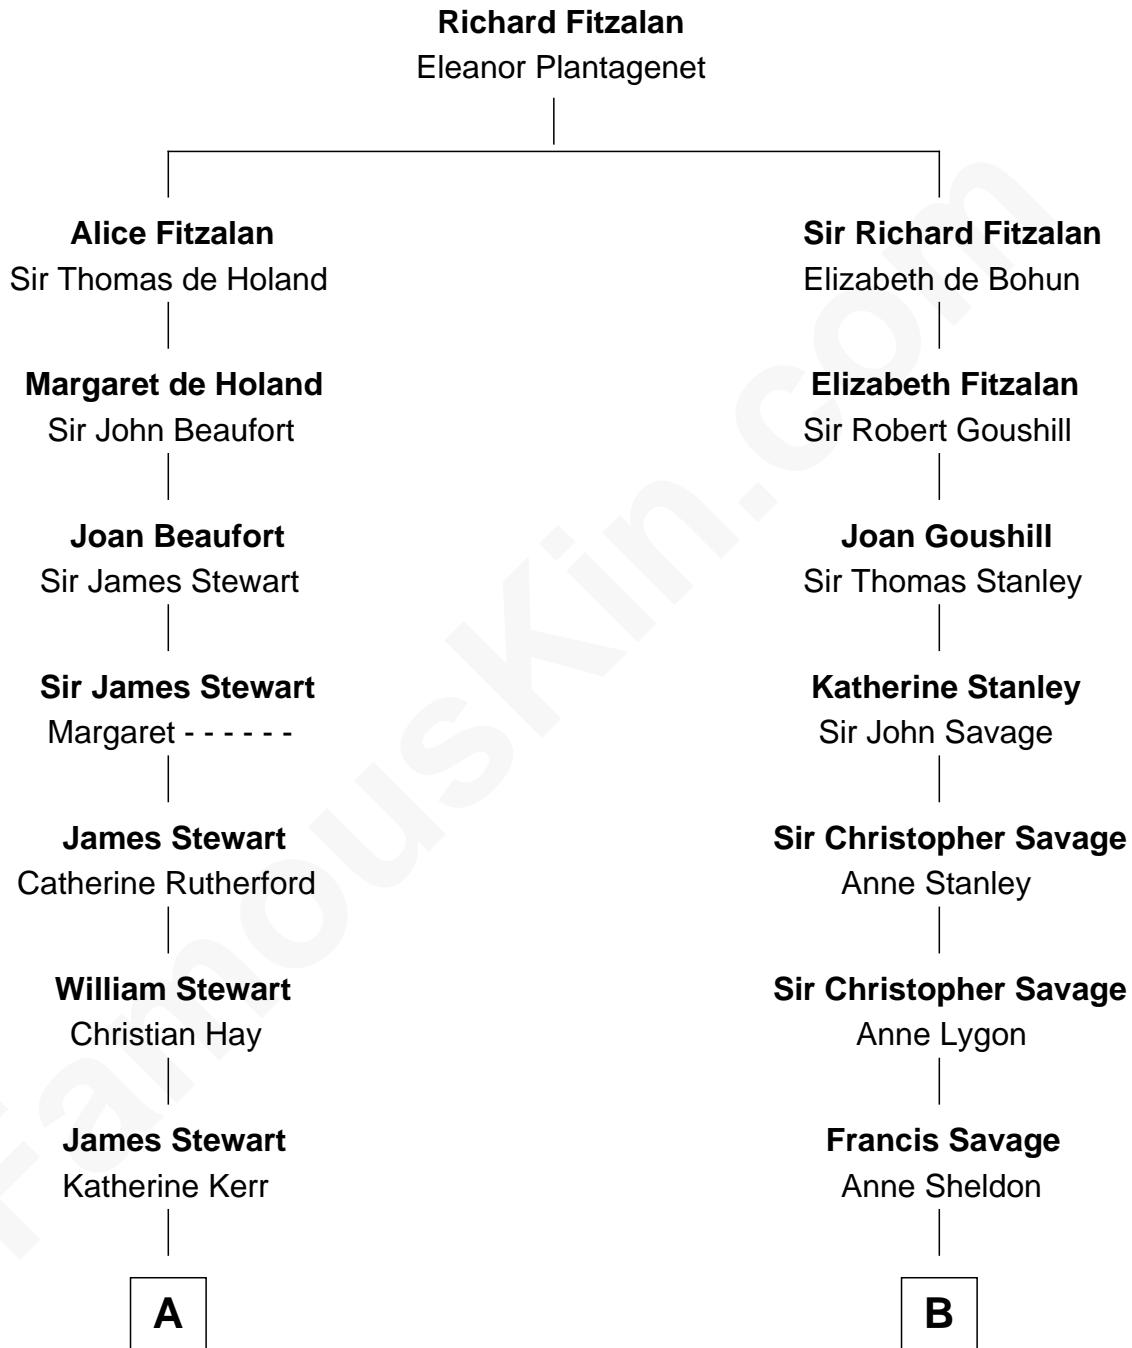

## Relationship Chart of

### Noel Coward

*Playwright, Actor, and Songwriter*

15th cousin 4 times removed of

**Adlai Stevenson III**

*U.S. Senator from Illinois*

**C**

—  
**Lewis Green Stevenson**

Helen Louise Davis

—  
**Adlai Ewing Stevenson**

Ellen Borden

—  
**Adlai Stevenson III**

*U.S. Senator from Illinois*

FamousKin.com