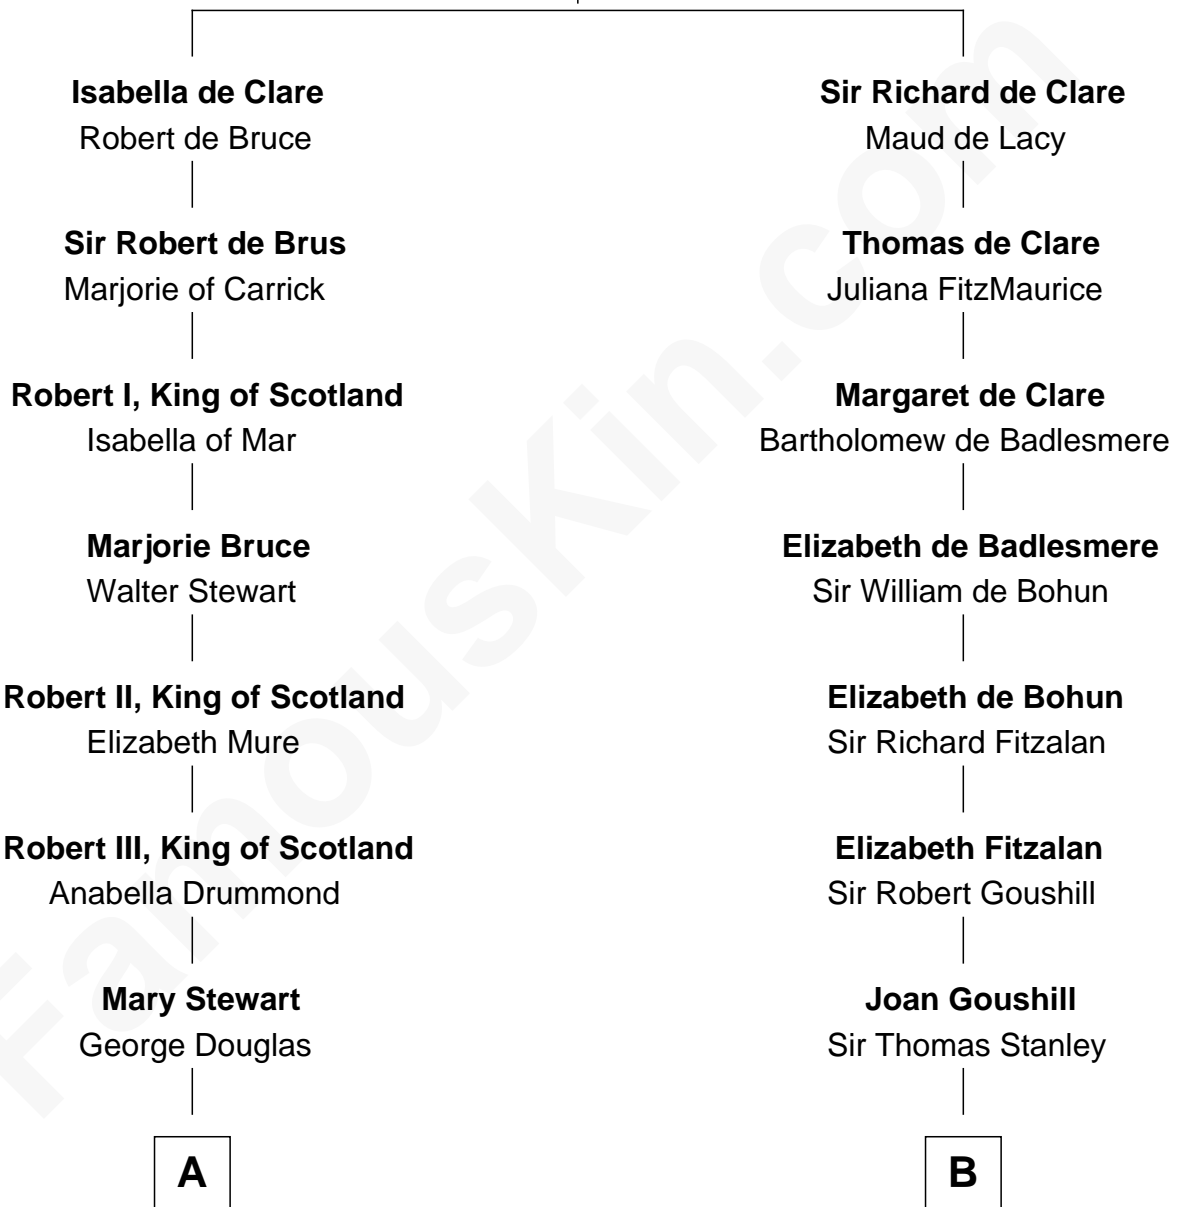

FamousKin.com

Relationship Chart of

Noel Coward

Playwright, Actor, and Songwriter

17th cousin 3 times removed of

Henry Lee III

9th Governor of Virginia

Gilbert de Clare

Isabel Marshal

C

Henry Veitch
Margaret Harrison

Henry Gordon Veitch
Mary Kathleen Synch

Violet Agnes Veitch
Arthur Sabin Coward

Noel Coward
Playwright, Actor, and Songwriter

FamousKin.com