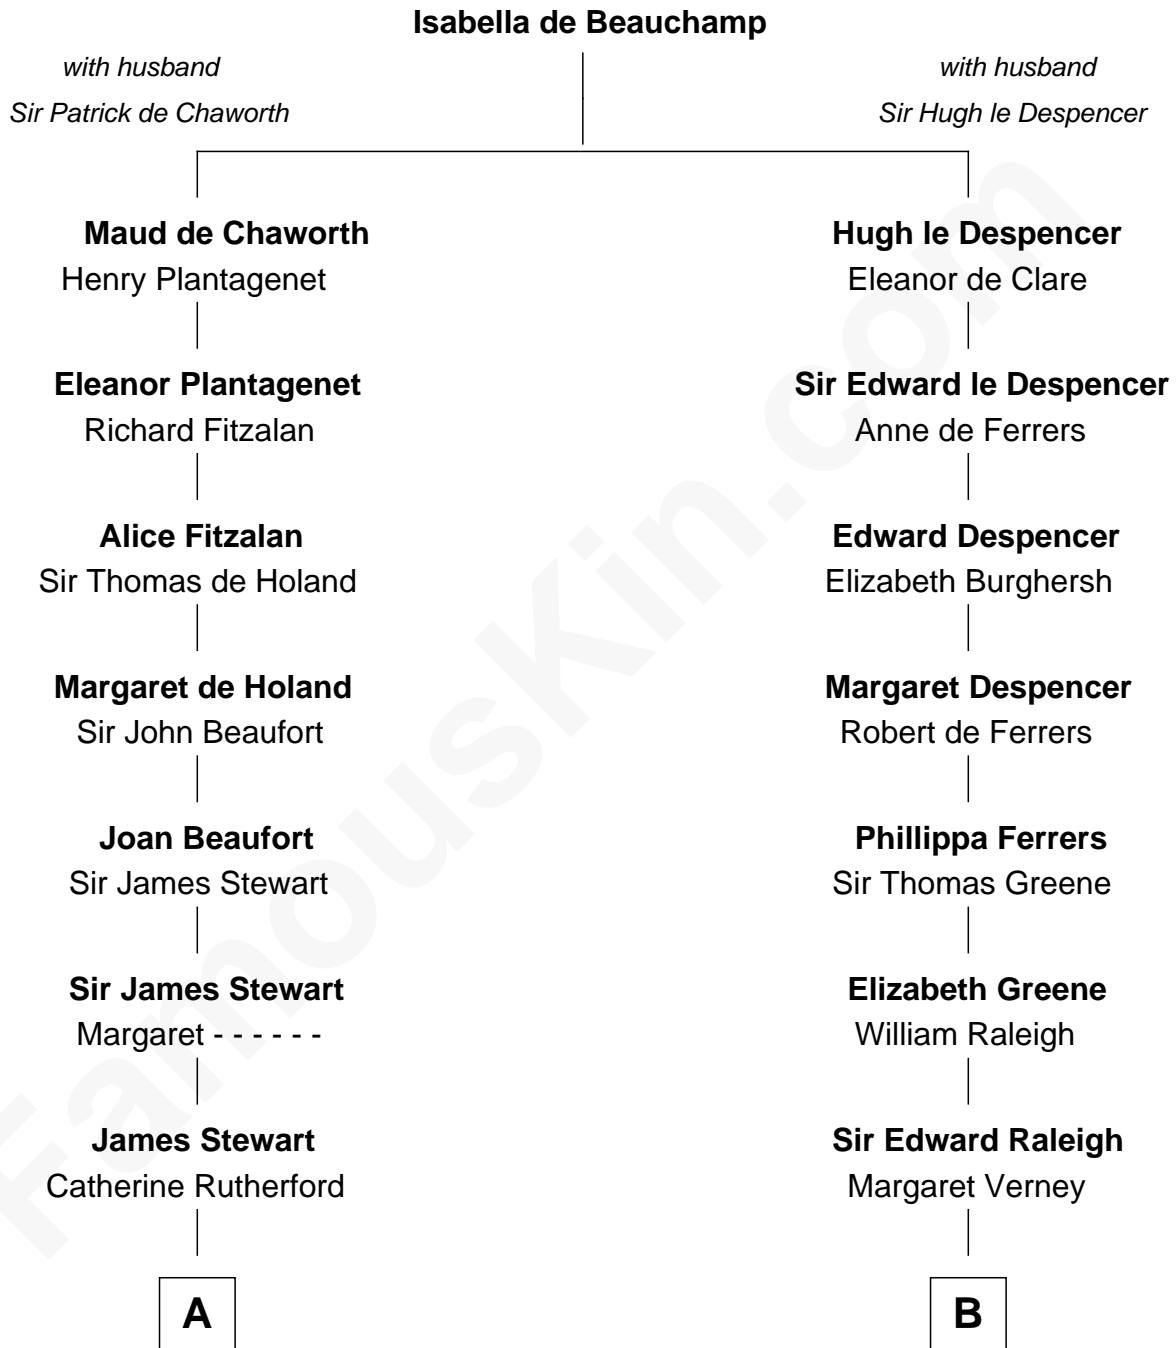

FamousKin.com

Relationship Chart of

Noel Coward

Playwright, Actor, and Songwriter

17th cousin 4 times removed of

Amelia Earhart

Aviation Pioneer

C

Dr. Ephraim Otis

Mary Cornell

Isaac Otis

Caroline Abigail Curtis

Alfred Gideon Otis

Amelia Josephine Harres

Amelia Otis

Edwin Stanton Earhart

Amelia Earhart

Aviation Pioneer