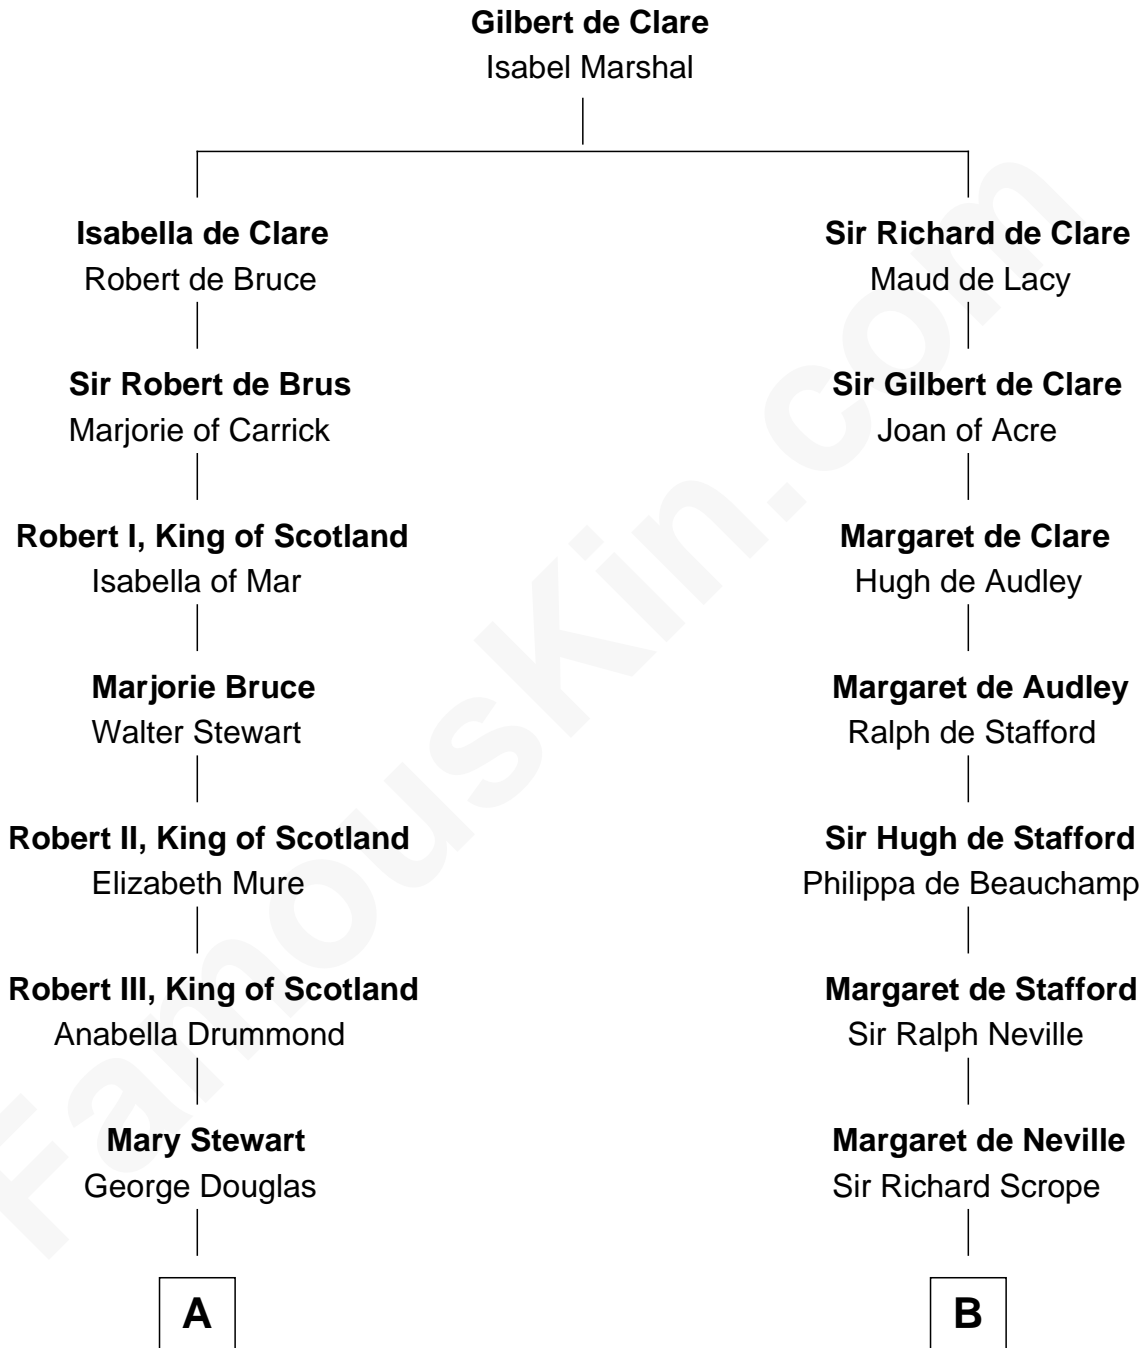

FamousKin.com

Relationship Chart of

Noel Coward

Playwright, Actor, and Songwriter

18th cousin 2 times removed of

William Henry Harrison

9th U.S. President

C

Henry Veitch
Margaret Harrison

Henry Gordon Veitch
Mary Kathleen Synch

Violet Agnes Veitch
Arthur Sabin Coward

Noel Coward
Playwright, Actor, and Songwriter

D

Benjamin Harrison
Elizabeth Bassett

William Henry Harrison
9th U.S. President