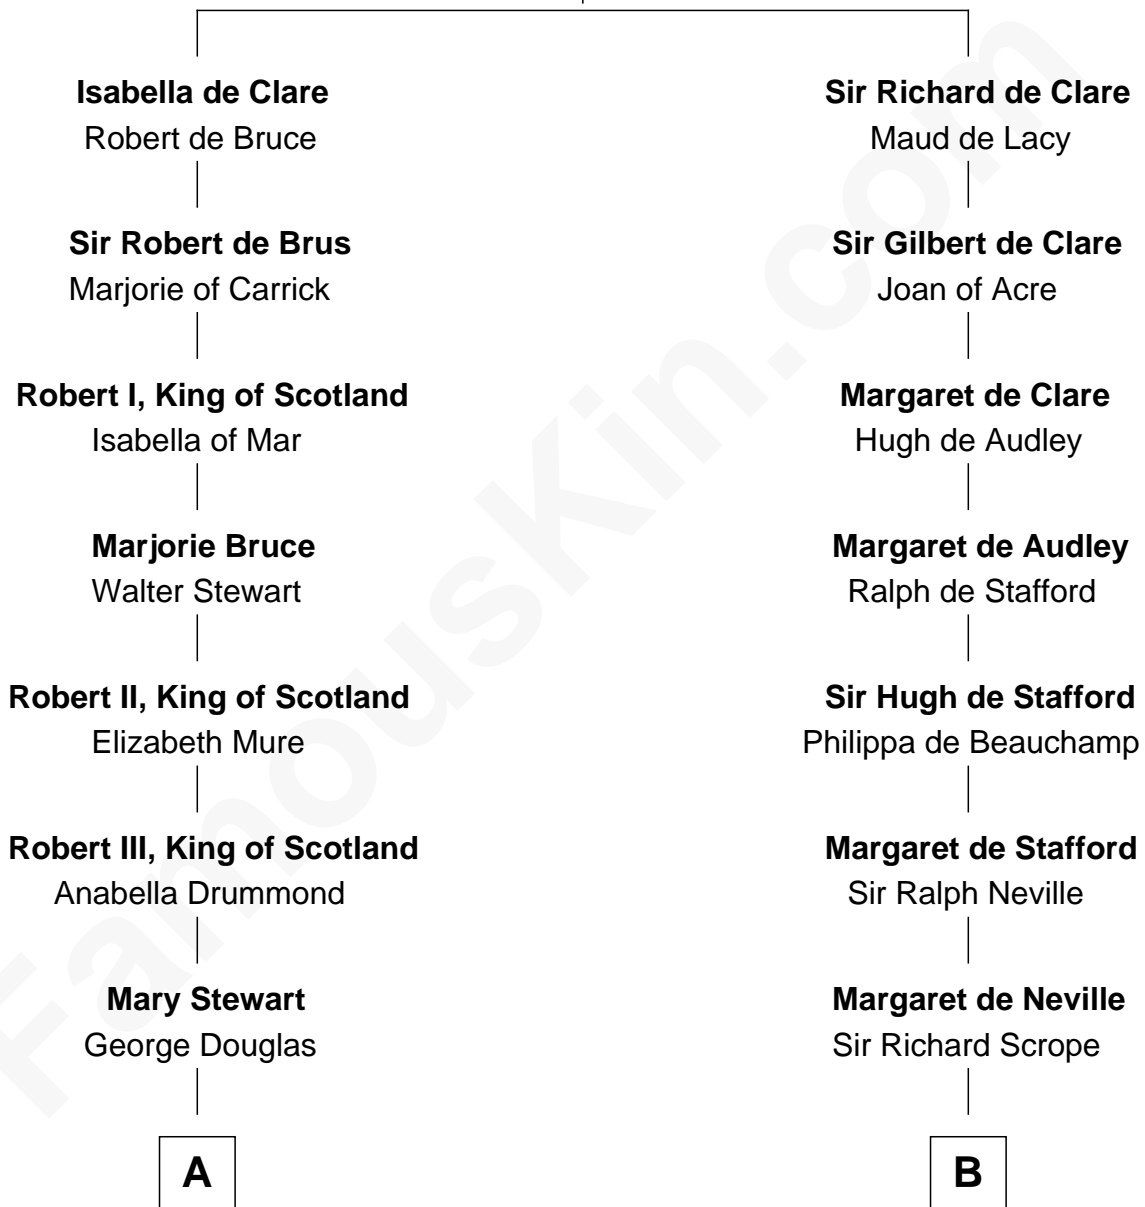

FamousKin.com Relationship Chart of

Noel Coward

Playwright, Actor, and Songwriter

20th cousin of

Benjamin Harrison

23rd U.S. President

Gilbert de Clare

Isabel Marshal

C

Henry Veitch
Margaret Harrison

Henry Gordon Veitch
Mary Kathleen Synchron

Violet Agnes Veitch
Arthur Sabin Coward

Noel Coward
Playwright, Actor, and Songwriter

D

Benjamin Harrison
Elizabeth Bassett

Gen. William Henry Harrison
Anna Tuthill Symmes