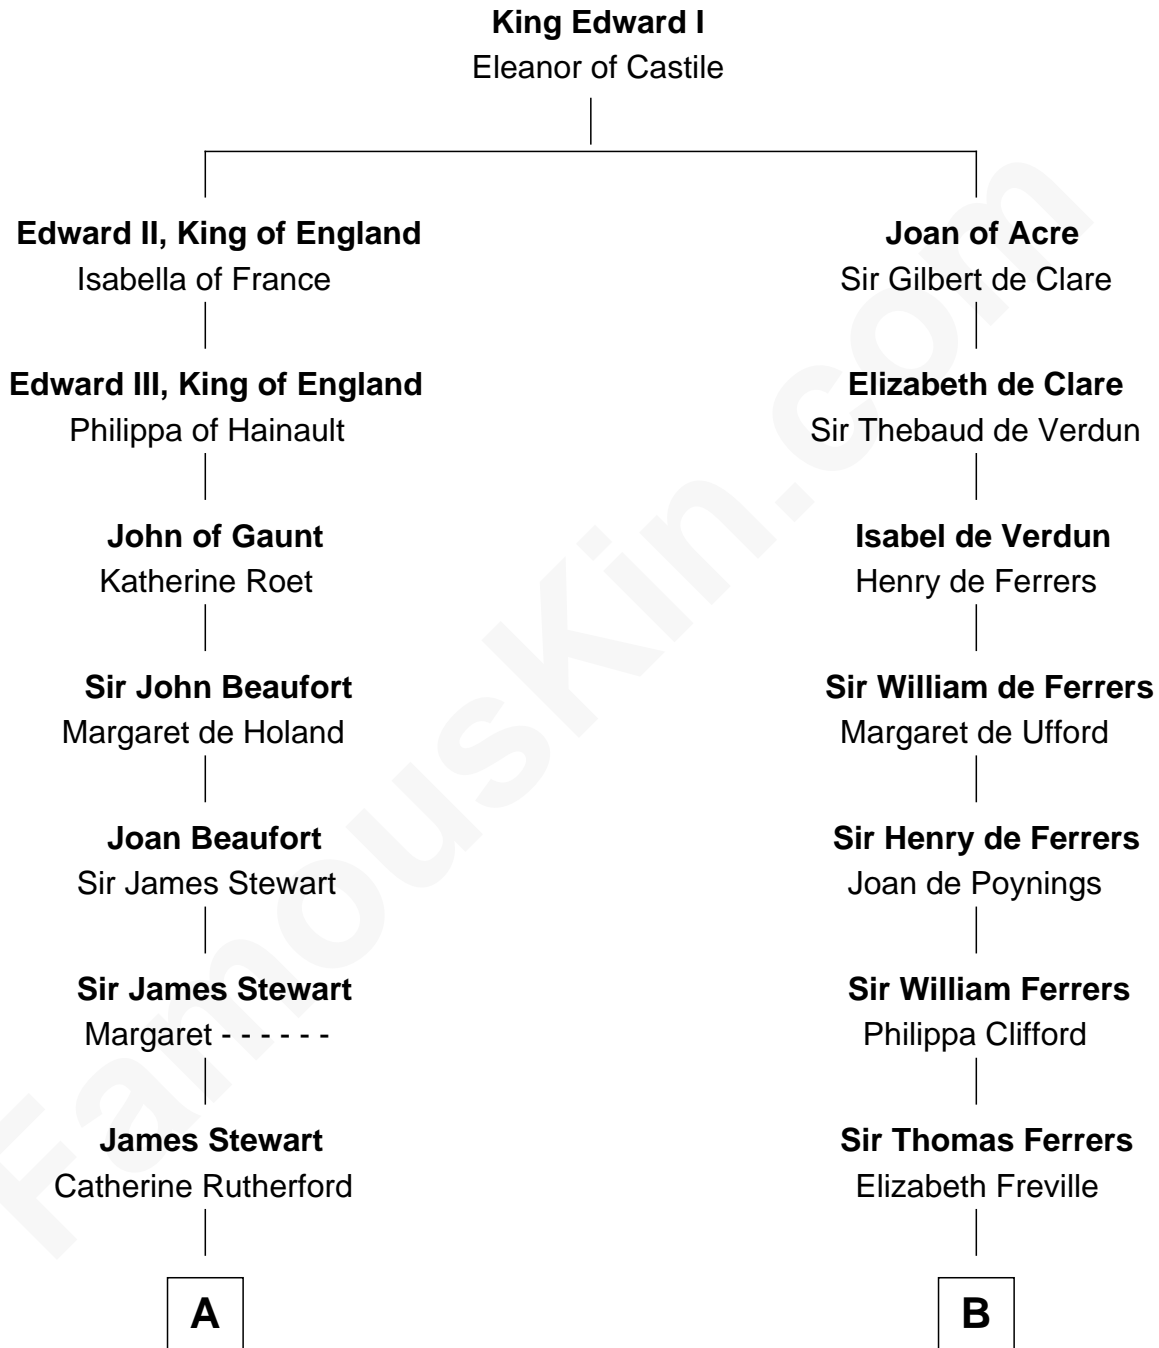

FamousKin.com

Relationship Chart of

Noel Coward

Playwright, Actor, and Songwriter

17th cousin 2 times removed of

Joseph Wharton

Founder of the Wharton School of Business

C

Hannah Rodman
Samuel Rowland Fisher

Deborah Fisher
William Wharton

Joseph Wharton
Founder, Wharton School of Business

FamousKin.com