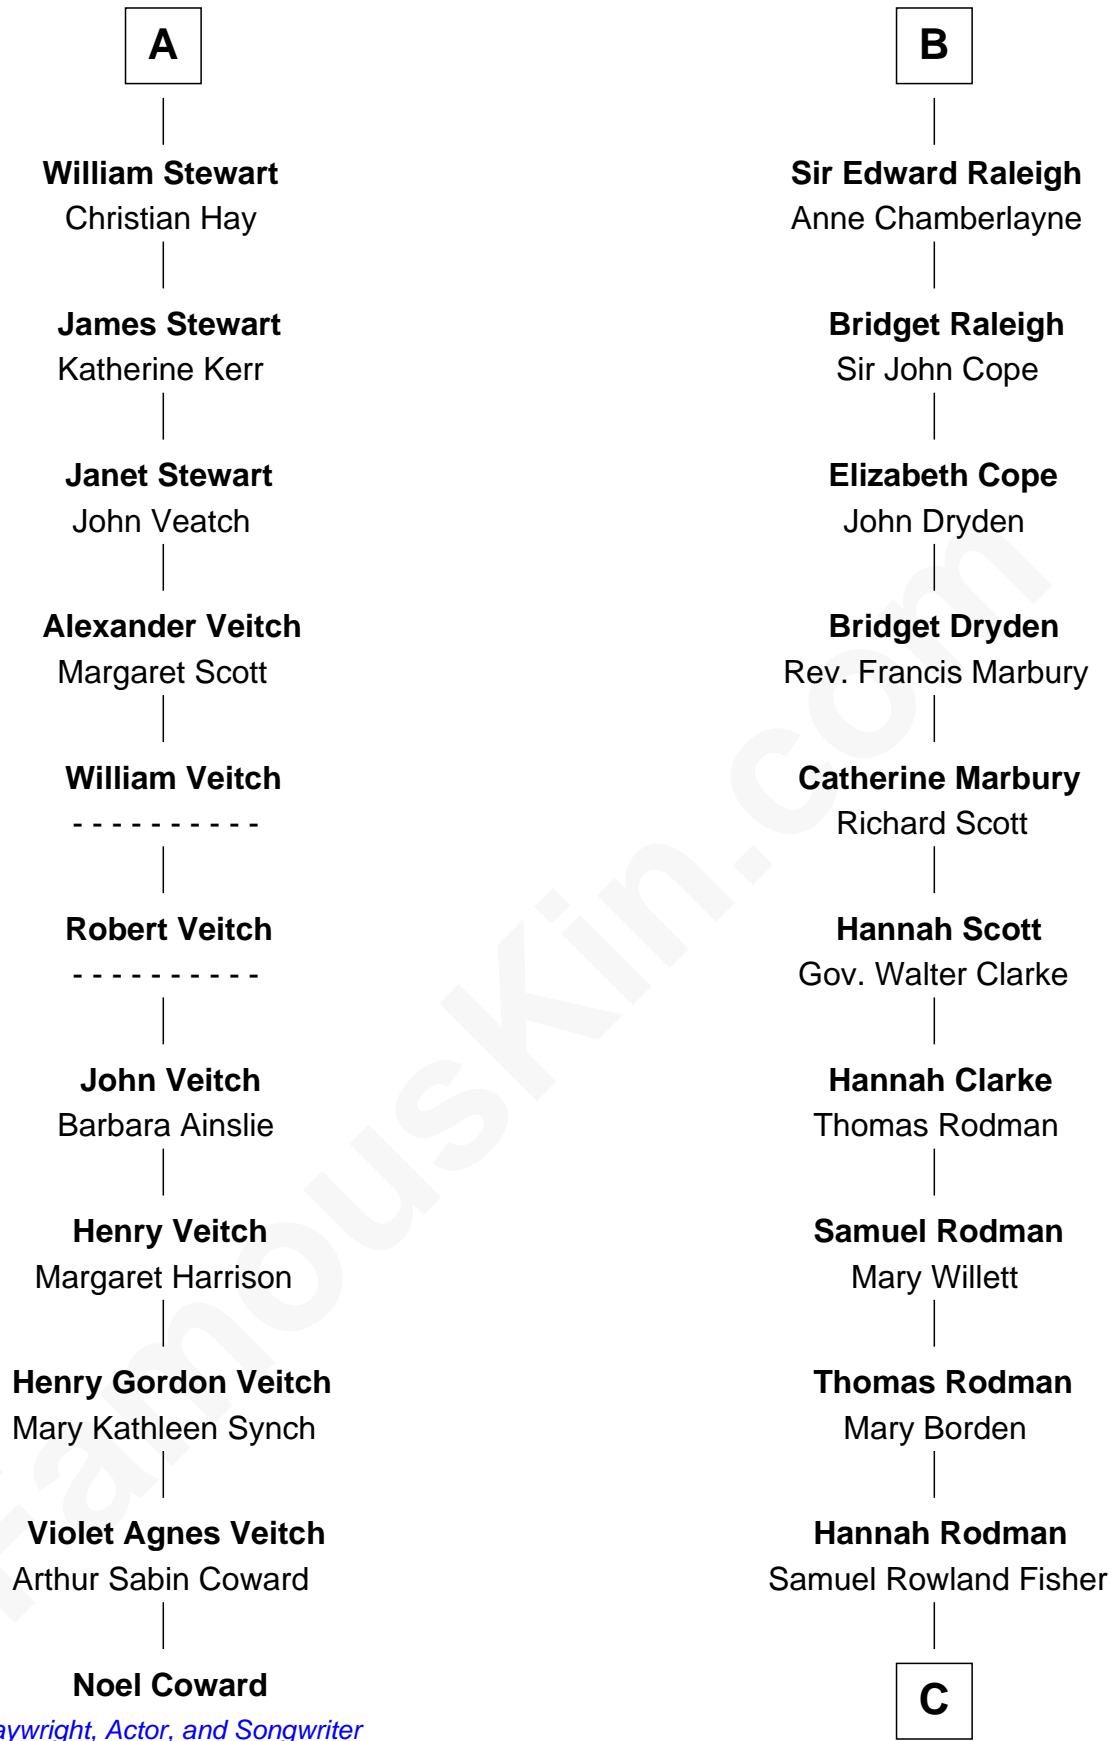

FamousKin.com

Relationship Chart of

Noel Coward

Playwright, Actor, and Songwriter

17th cousin 1 time removed of

Joseph Wharton

Founder of the Wharton School of Business

C

Deborah Fisher

William Wharton

Joseph Wharton

Founder, Wharton School of Business

FamousKin.com