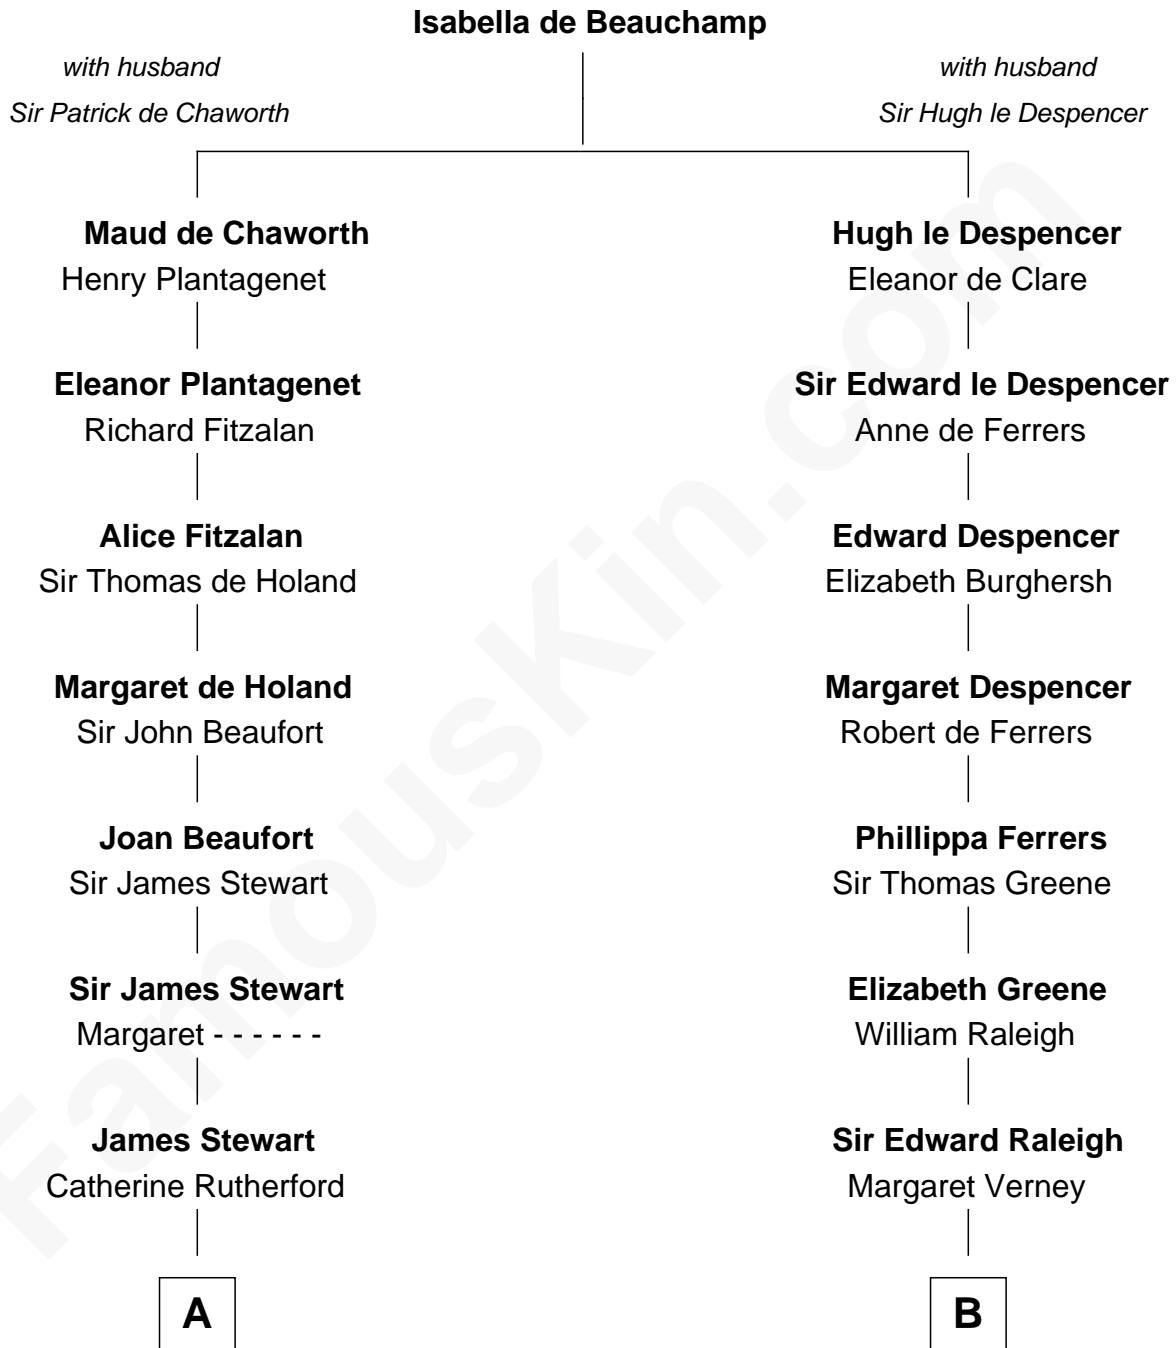

FamousKin.com

Relationship Chart of

Noel Coward

Playwright, Actor, and Songwriter

17th cousin 1 time removed of

Joseph Wharton

Founder of the Wharton School of Business

C

Deborah Fisher

William Wharton

Joseph Wharton

Founder, Wharton School of Business

FamousKin.com