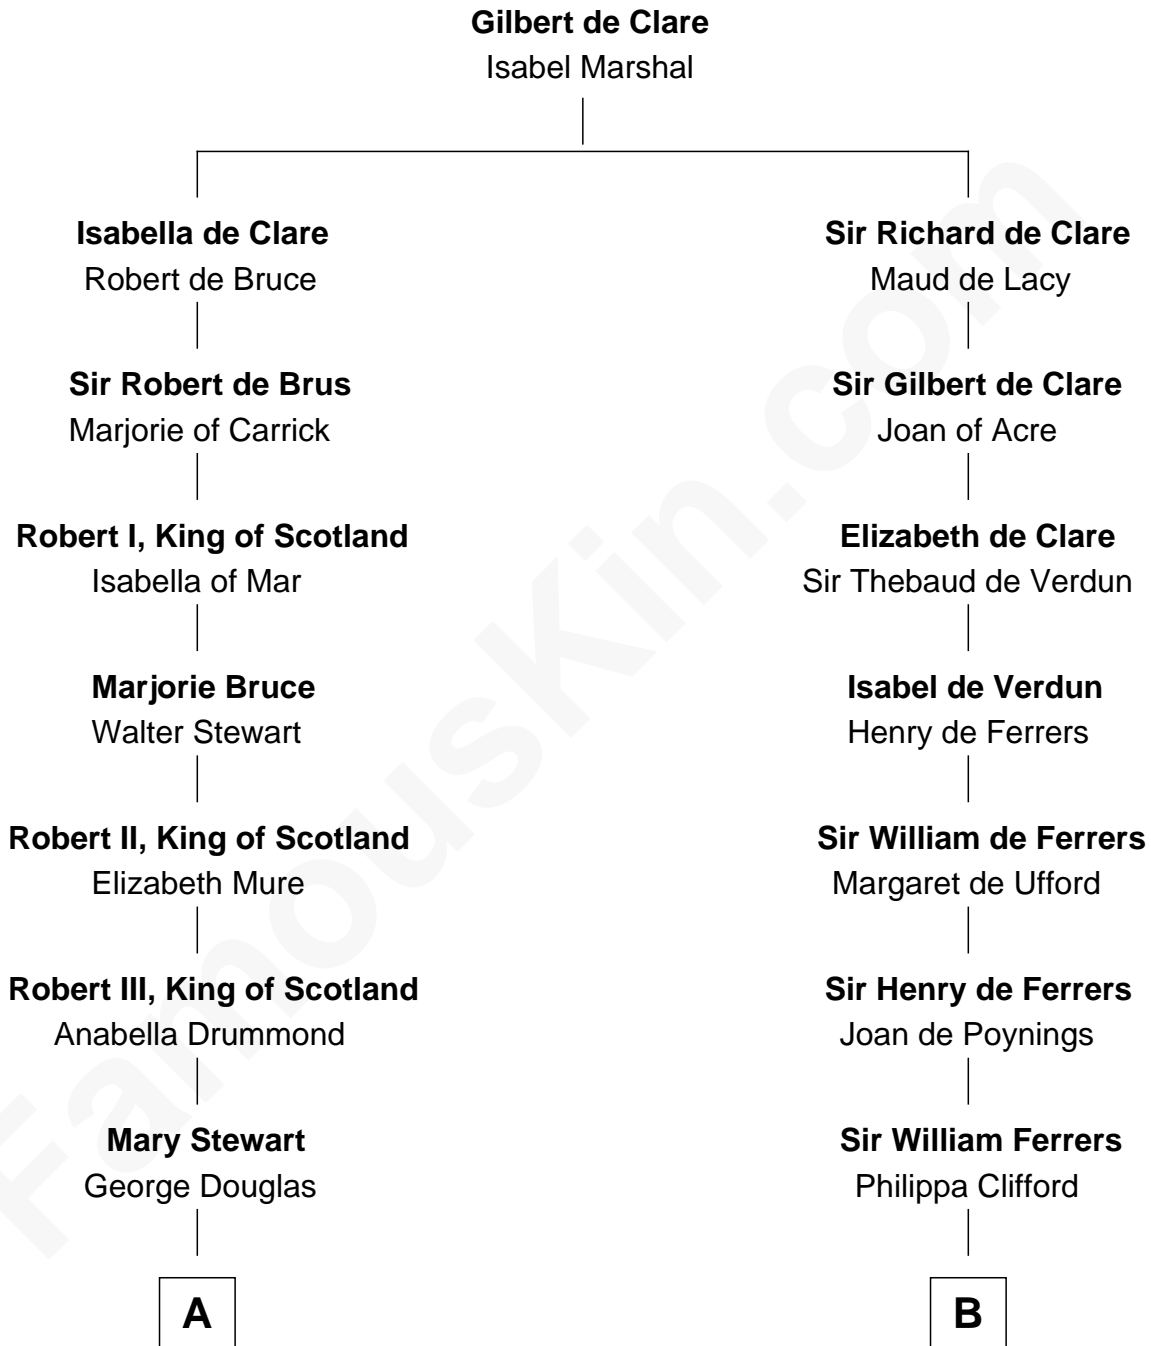

# FamousKin.com Relationship Chart of

**Noel Coward**

*Playwright, Actor, and Songwriter*

20th cousin of

**Joseph Wharton**

*Founder of the Wharton School of Business*

**C**

**Henry Veitch**  
Margaret Harrison

**Henry Gordon Veitch**  
Mary Kathleen Synch

**Violet Agnes Veitch**  
Arthur Sabin Coward

**Noel Coward**  
*Playwright, Actor, and Songwriter*

**D**

**Thomas Rodman**  
Mary Borden

**Hannah Rodman**  
Samuel Rowland Fisher