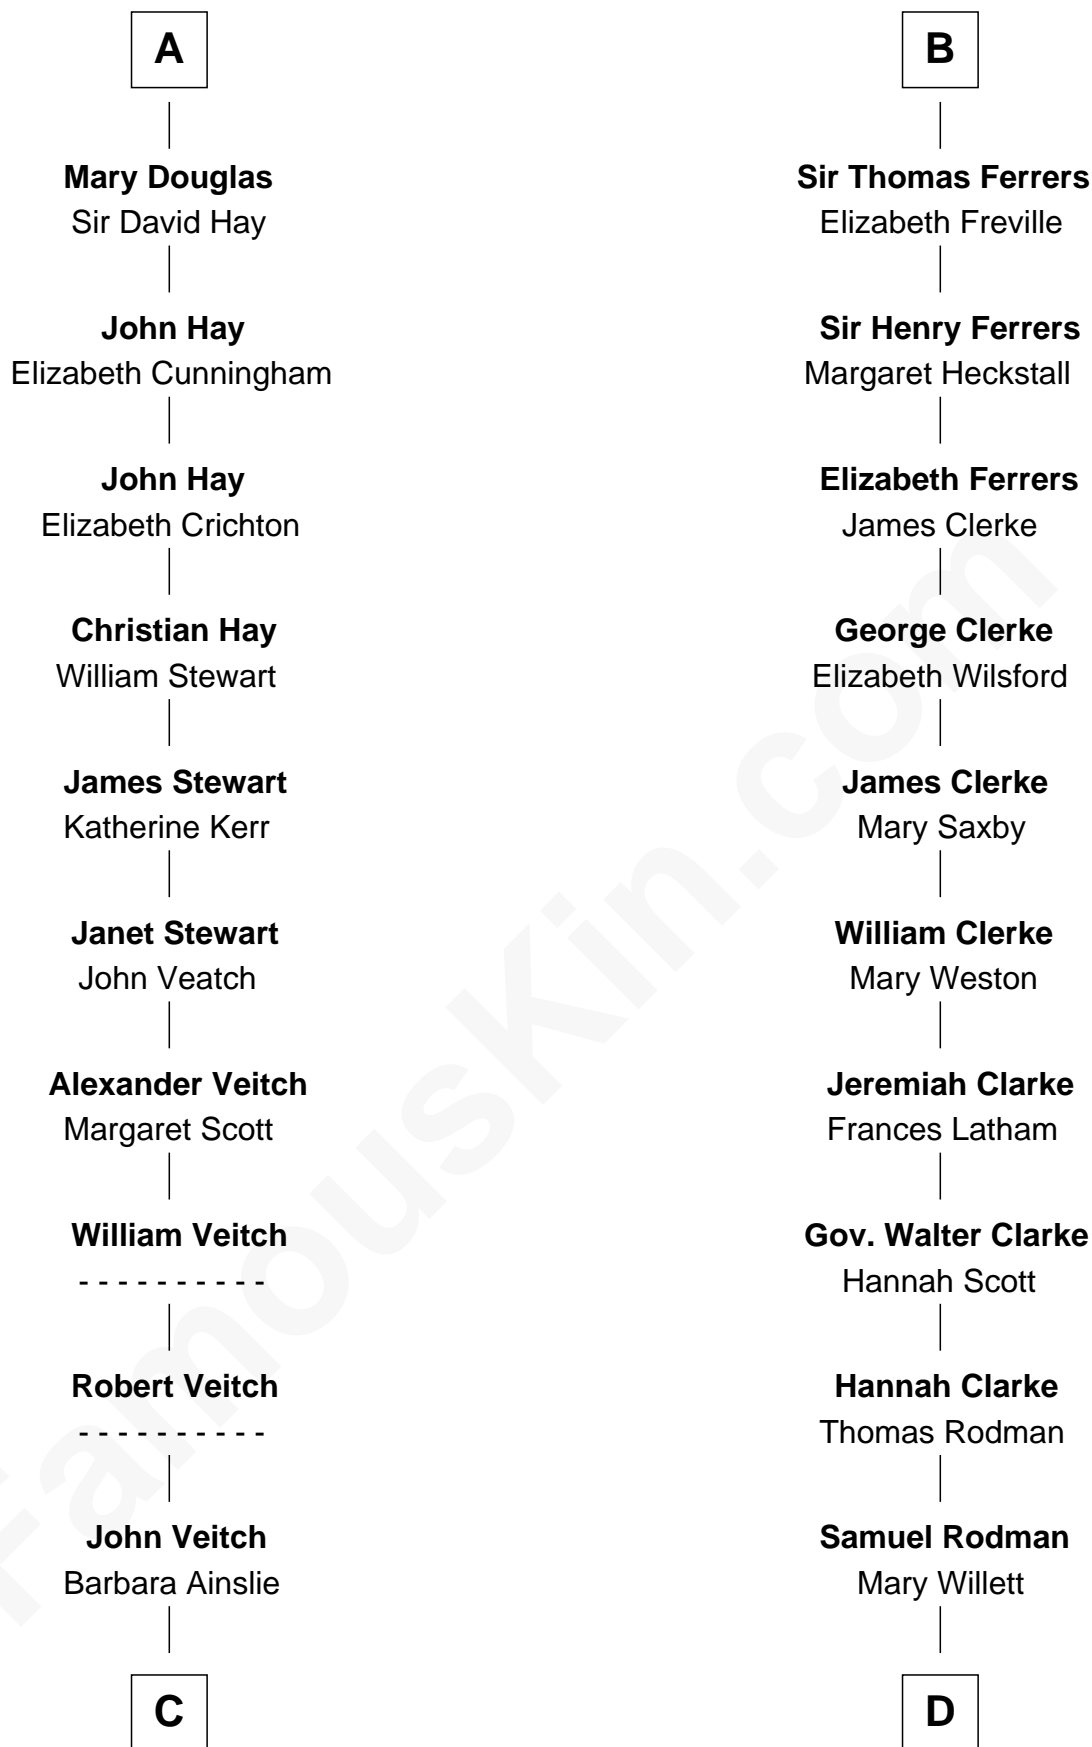

# FamousKin.com Relationship Chart of

**Noel Coward**

*Playwright, Actor, and Songwriter*

20th cousin of

**Joseph Wharton**

*Founder of the Wharton School of Business*

**C**

**Henry Veitch**  
Margaret Harrison

**Henry Gordon Veitch**  
Mary Kathleen Synch

**Violet Agnes Veitch**  
Arthur Sabin Coward

**Noel Coward**  
*Playwright, Actor, and Songwriter*

**D**

**Thomas Rodman**  
Mary Borden

**Hannah Rodman**  
Samuel Rowland Fisher

**Deborah Fisher**  
William Wharton

**Joseph Wharton**  
*Founder, Wharton School of Business*

FamousKin.com