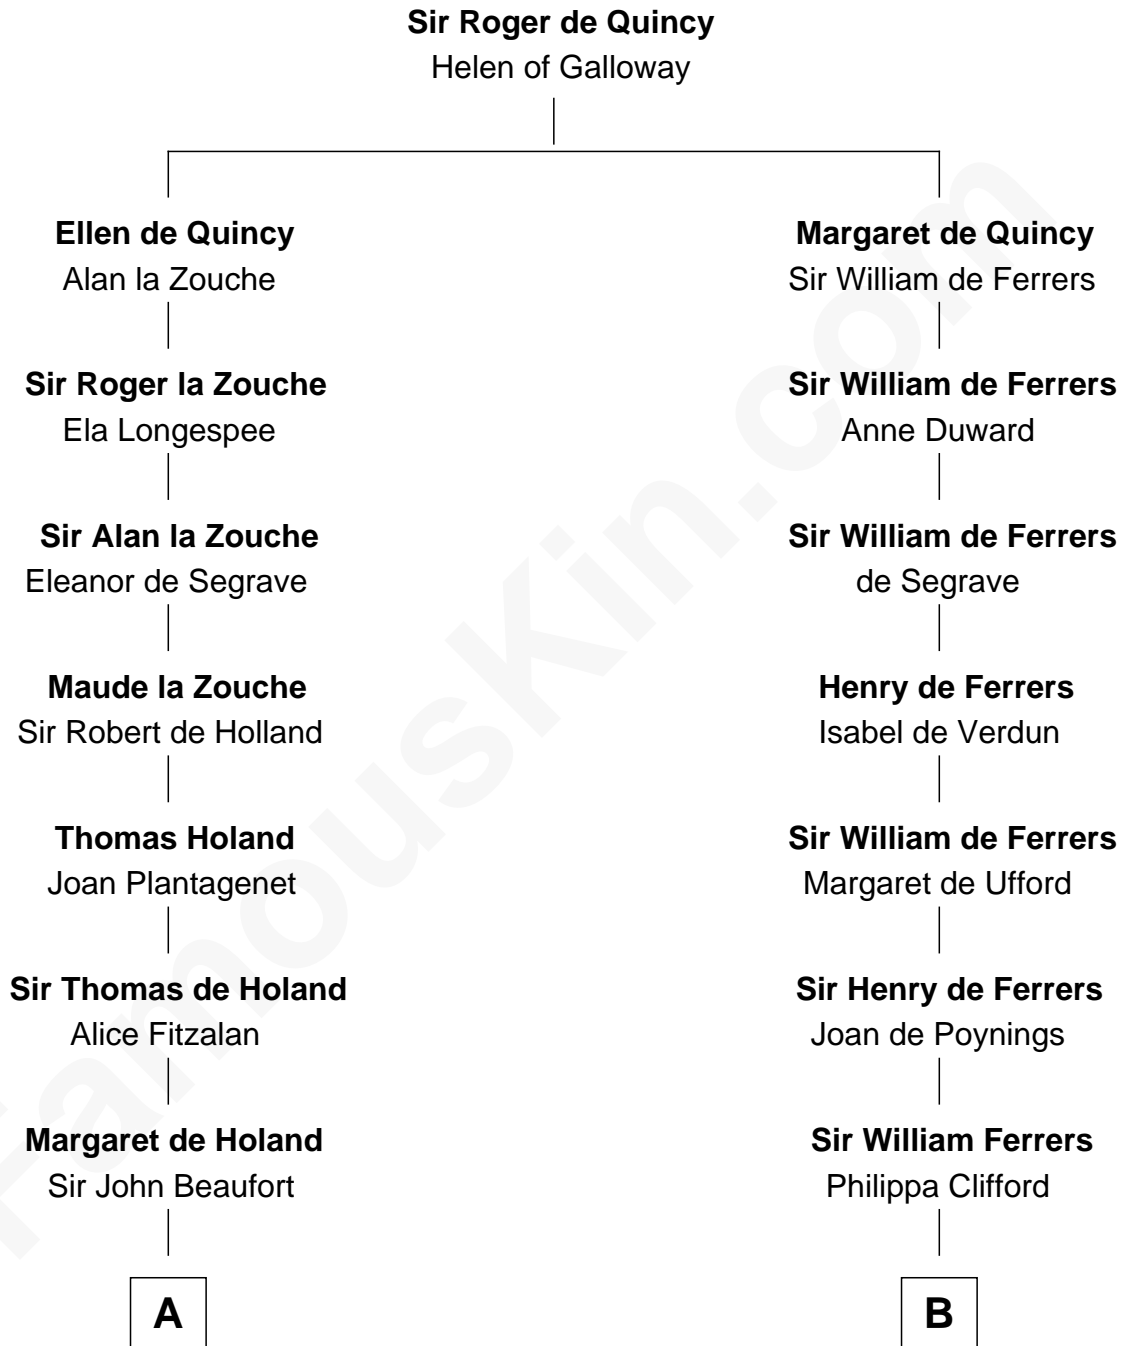

FamousKin.com Relationship Chart of

Noel Coward

Playwright, Actor, and Songwriter

20th cousin of

Joseph Wharton

Founder of the Wharton School of Business

C

Henry Veitch
Margaret Harrison

Henry Gordon Veitch
Mary Kathleen Synch

Violet Agnes Veitch
Arthur Sabin Coward

Noel Coward
Playwright, Actor, and Songwriter

D

Thomas Rodman
Mary Borden

Hannah Rodman
Samuel Rowland Fisher

Deborah Fisher
William Wharton