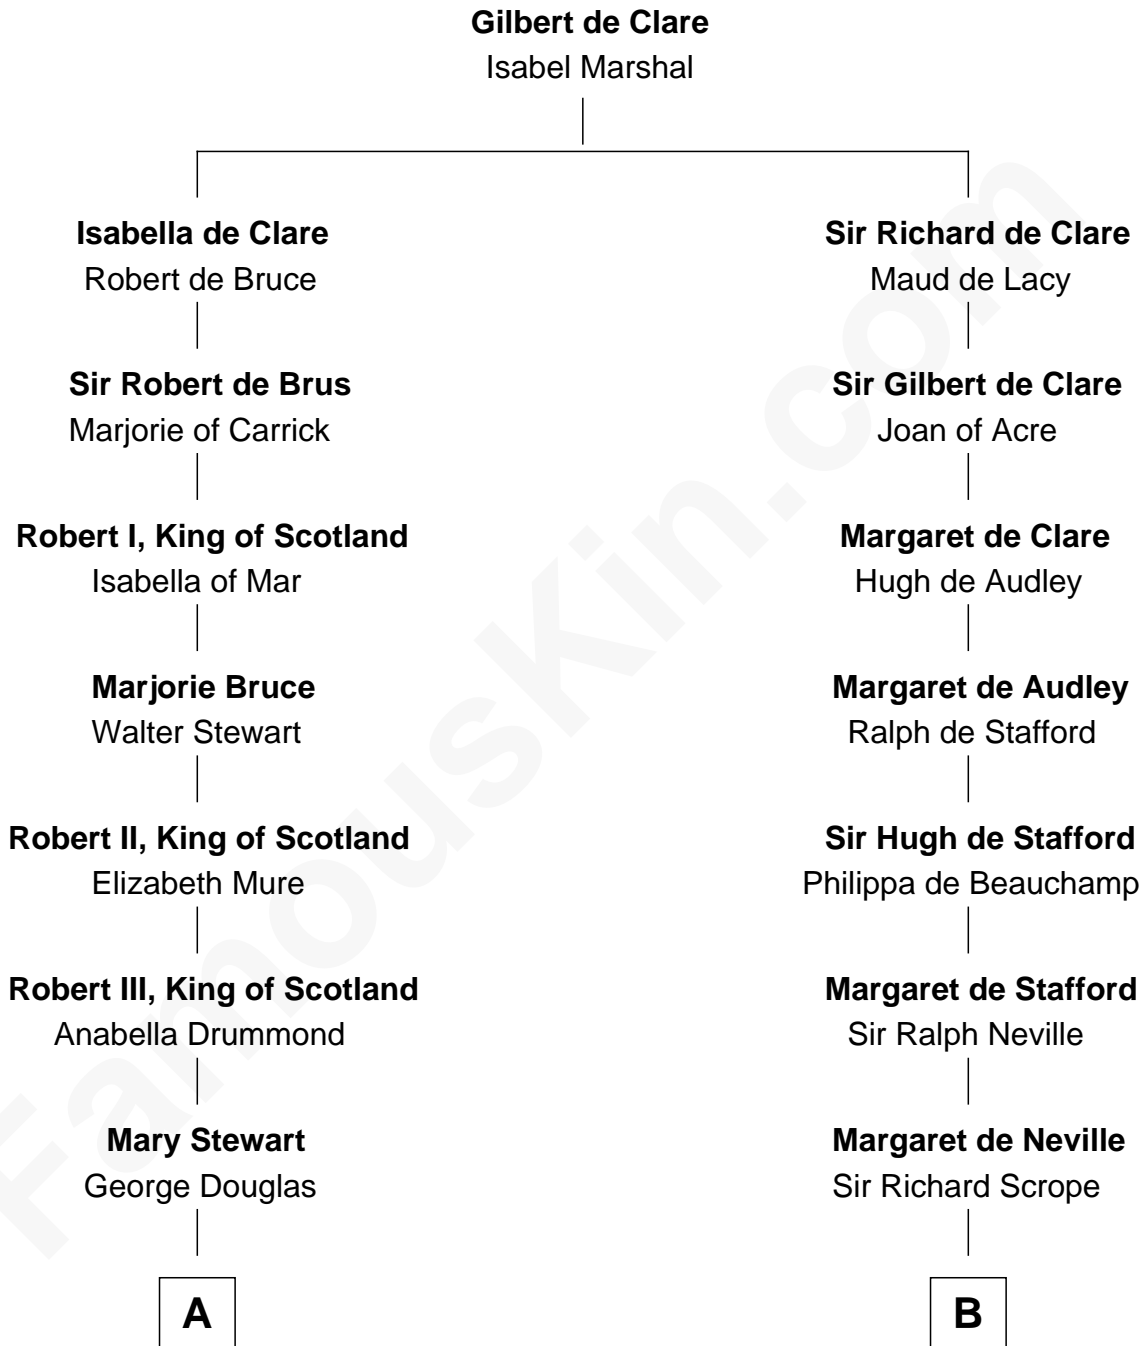

# FamousKin.com

## Relationship Chart of Noel Coward

*Playwright, Actor, and Songwriter*

17th cousin 3 times removed of

**Benjamin Harrison V**

*Signer of the Declaration of Independence*

**C**

Henry Veitch  
Margaret Harrison

Henry Gordon Veitch  
Mary Kathleen Synch

Violet Agnes Veitch  
Arthur Sabin Coward

**Noel Coward**  
*Playwright, Actor, and Songwriter*

FamousKin.com