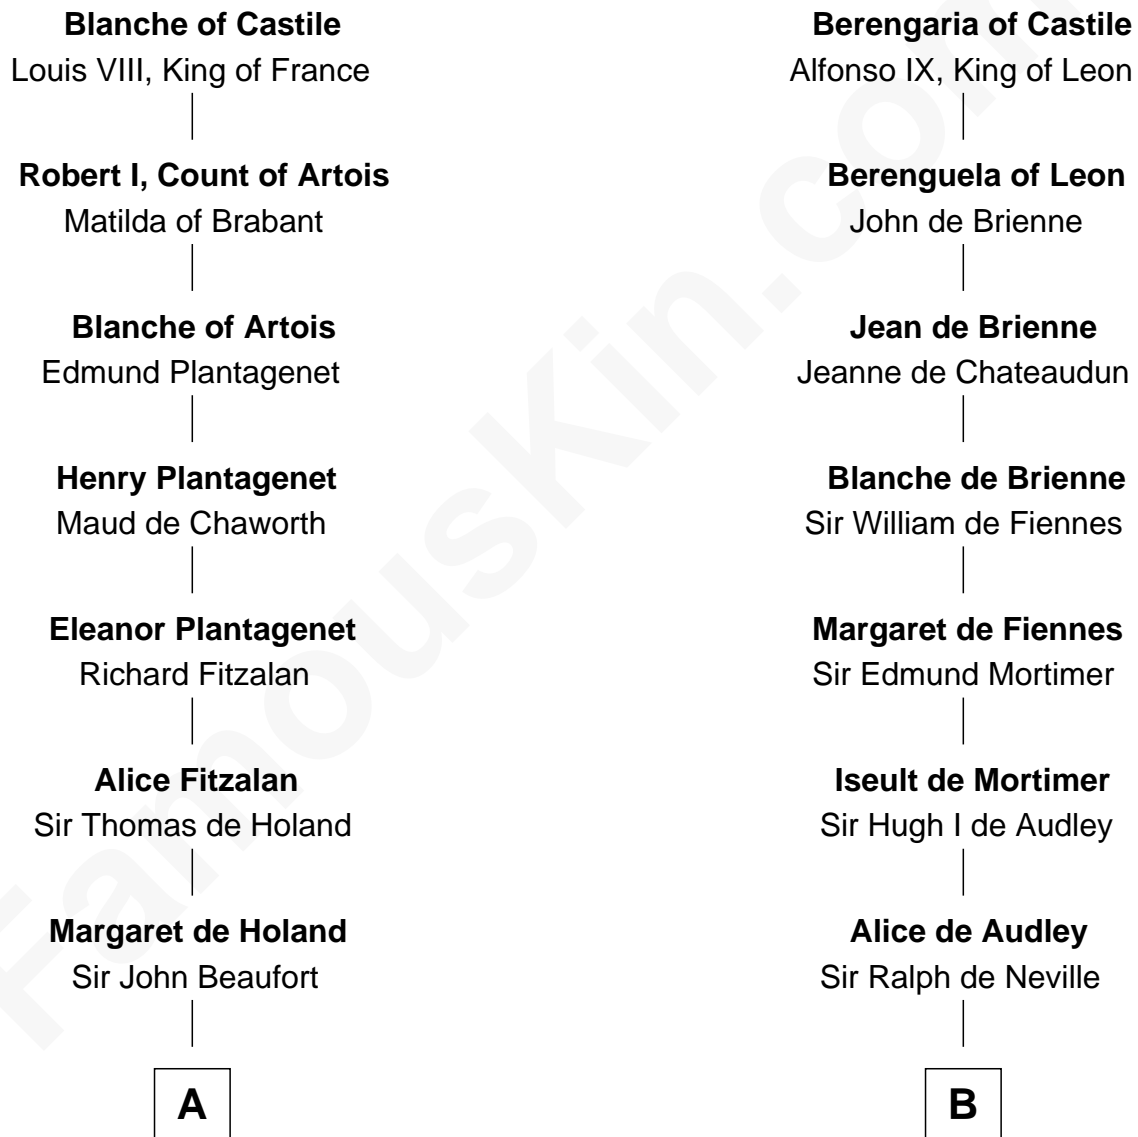

# FamousKin.com Relationship Chart of

**Noel Coward**

*Playwright, Actor, and Songwriter*

20th cousin of

**Benjamin Harrison V**

*Signer of the Declaration of Independence*

**Alfonso VIII of Castile**

Eleanor of England

**C**

**Henry Veitch**  
Margaret Harrison

**Henry Gordon Veitch**  
Mary Kathleen Synch

**Violet Agnes Veitch**  
Arthur Sabin Coward

**Noel Coward**  
*Playwright, Actor, and Songwriter*

**D**

**Benjamin Harrison**  
Hannah Churchill