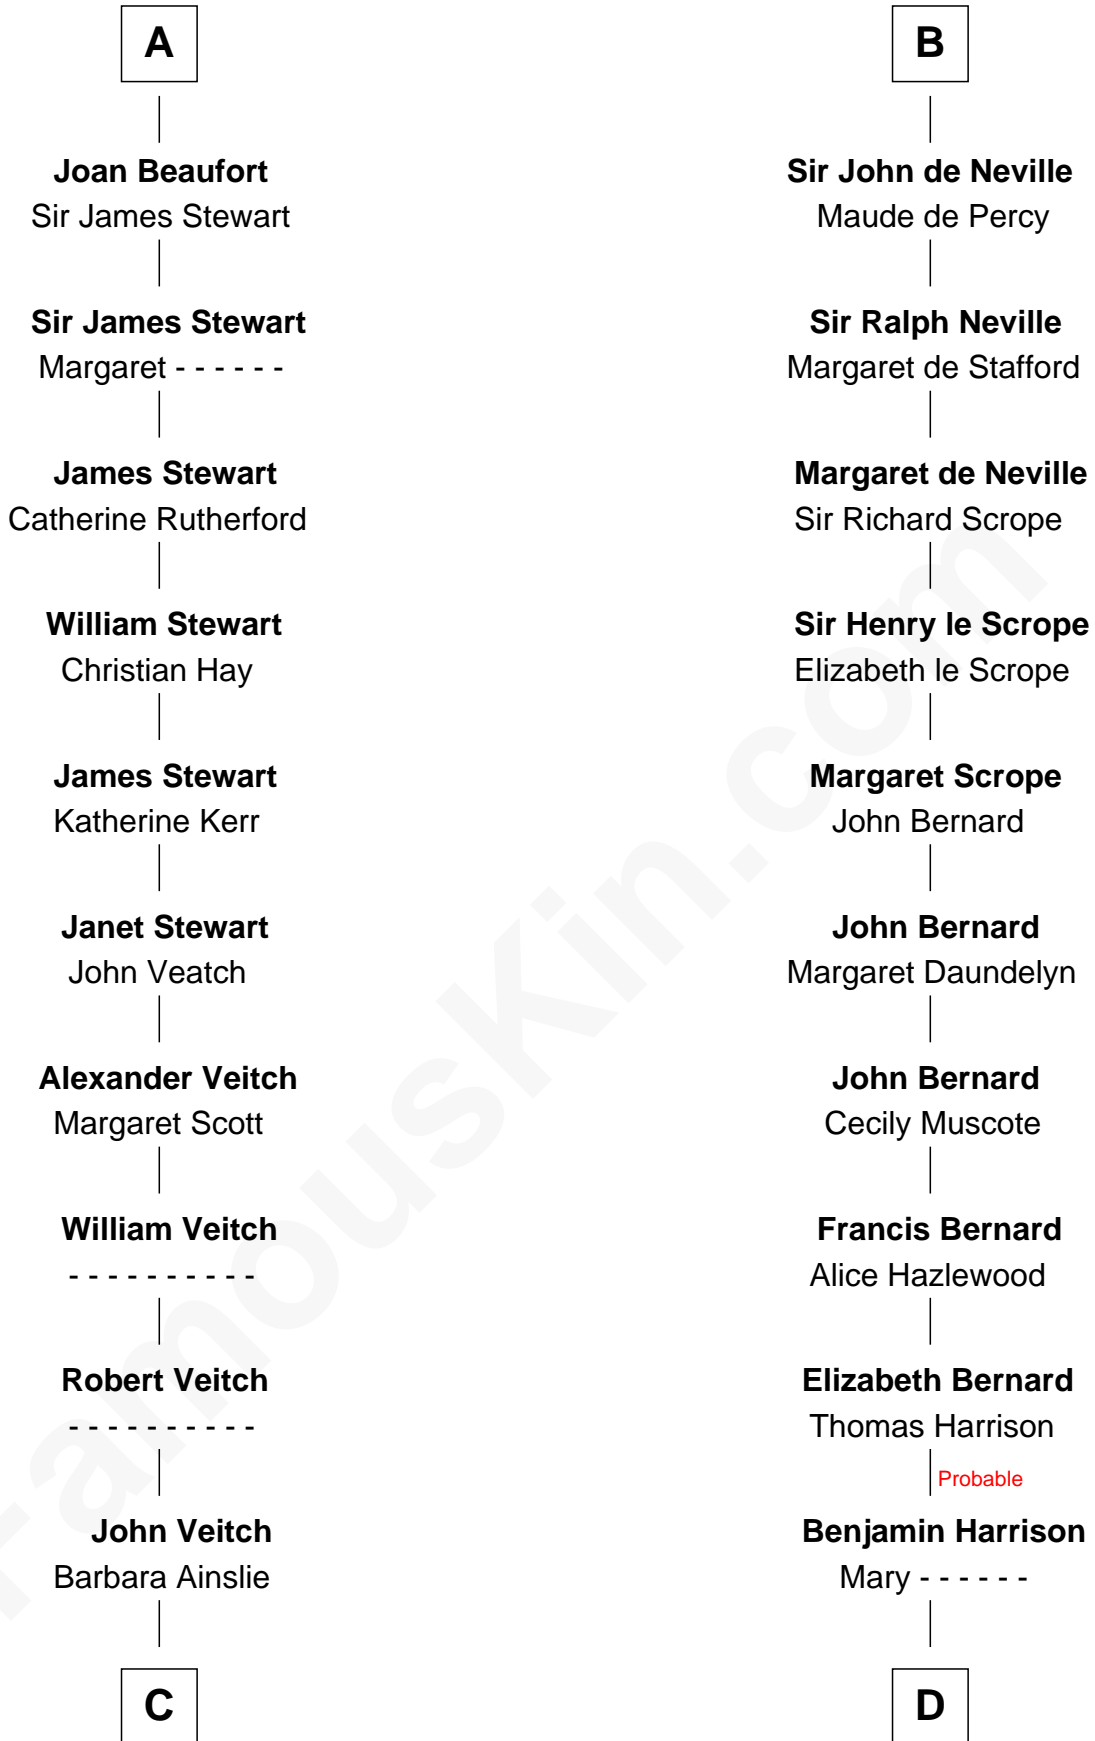

# FamousKin.com Relationship Chart of

**Noel Coward**

*Playwright, Actor, and Songwriter*

20th cousin of

**Benjamin Harrison V**

*Signer of the Declaration of Independence*

**Alfonso VIII of Castile**

Eleanor of England

**C**

**Henry Veitch**  
Margaret Harrison

**Henry Gordon Veitch**  
Mary Kathleen Synch

**Violet Agnes Veitch**  
Arthur Sabin Coward

**Noel Coward**  
*Playwright, Actor, and Songwriter*

**D**

**Benjamin Harrison**  
Hannah Churchill

**Benjamin Harrison**  
Elizabeth Burwell

**Benjamin Harrison**  
Anne Carter

**Benjamin Harrison V**  
*Signer of Declaration of Independence*

FamousKin.com