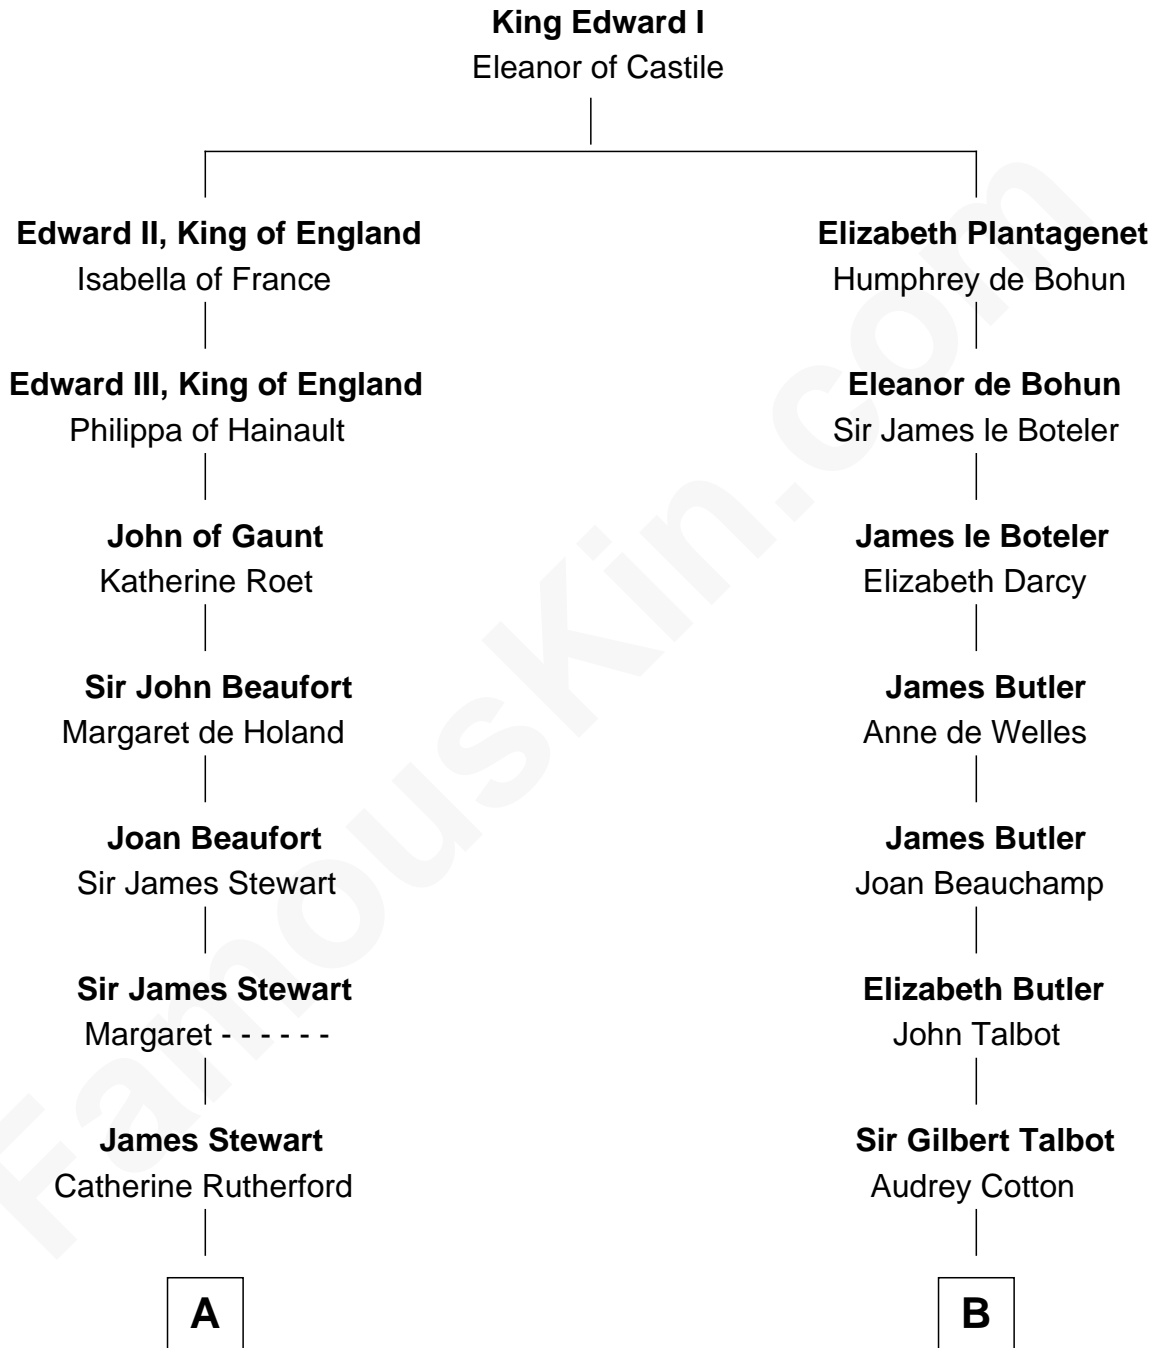

FamousKin.com

Relationship Chart of

Noel Coward

Playwright, Actor, and Songwriter

17th cousin 1 time removed of

Jay Gould

American Railroad "Robber Baron"

FamousKin.com