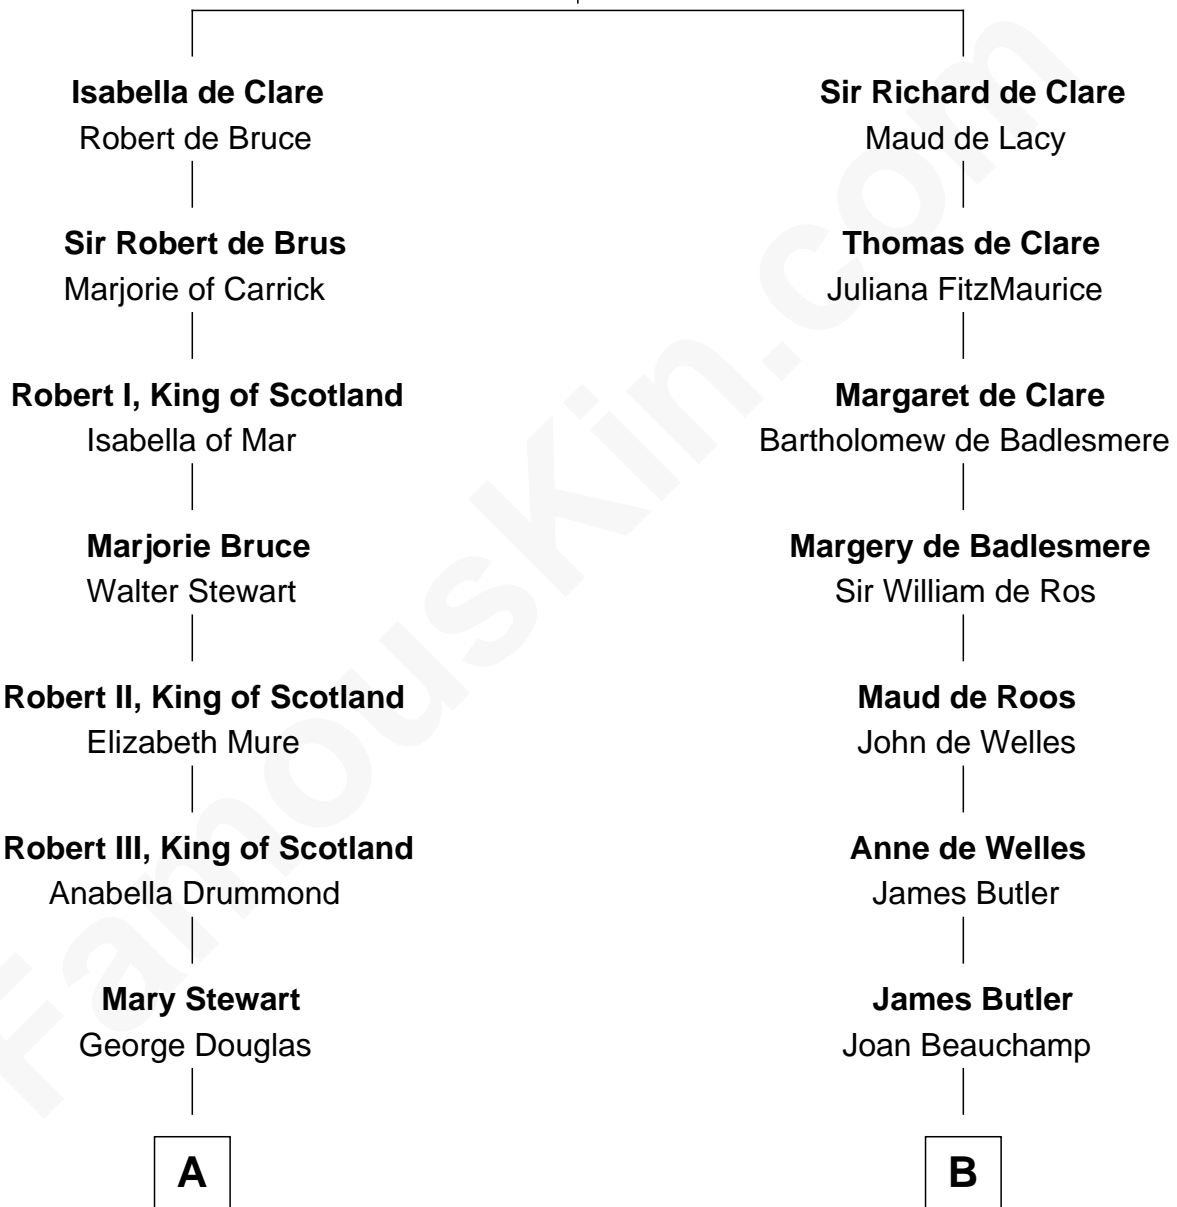

FamousKin.com Relationship Chart of

Noel Coward

Playwright, Actor, and Songwriter

20th cousin of

Jay Gould

American Railroad "Robber Baron"

Gilbert de Clare

Isabel Marshal

C

Henry Veitch
Margaret Harrison

Henry Gordon Veitch
Mary Kathleen Synch

Violet Agnes Veitch
Arthur Sabin Coward

Noel Coward
Playwright, Actor, and Songwriter

D

Eleazer Osborn
Sarah Burr

Anna Osborn
Abraham Gould

John Burr Gould
Mary More

Jay Gould
"Robber Baron"

FamousKin.com