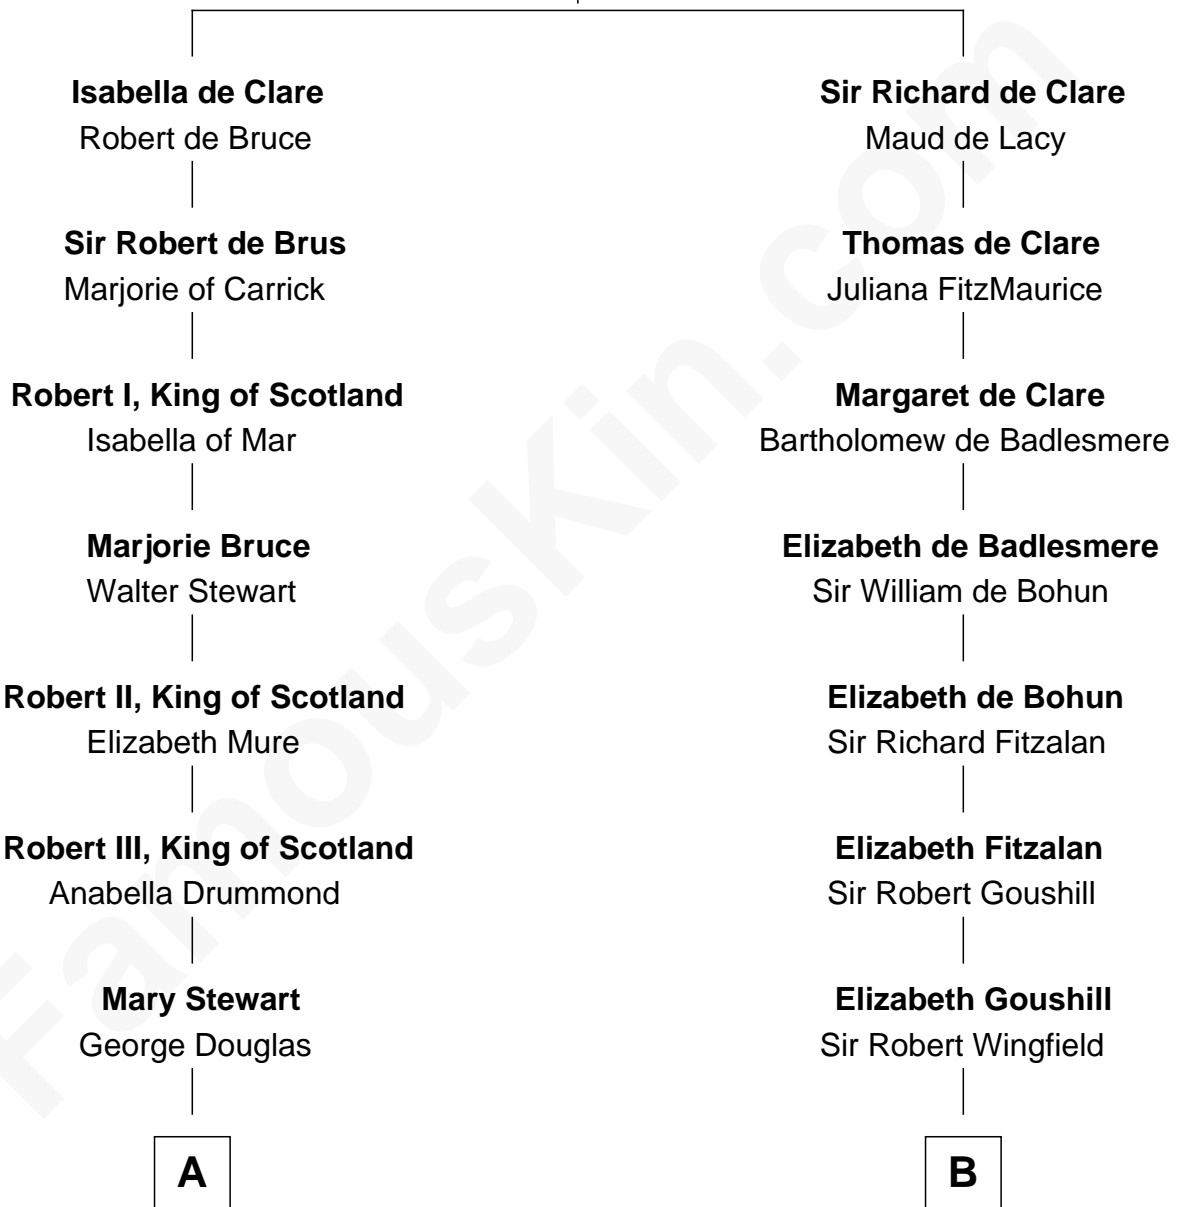

# FamousKin.com Relationship Chart of

**Noel Coward**

*Playwright, Actor, and Songwriter*

20th cousin of

**William Marsh Rice**

*Founder of Rice University*

**Gilbert de Clare**

Isabel Marshal

**C**

**Henry Veitch**  
Margaret Harrison

**Henry Gordon Veitch**  
Mary Kathleen Synch

**Violet Agnes Veitch**  
Arthur Sabin Coward

**Noel Coward**  
*Playwright, Actor, and Songwriter*

**D**

**Hannah Holbrook**  
Urban Bates