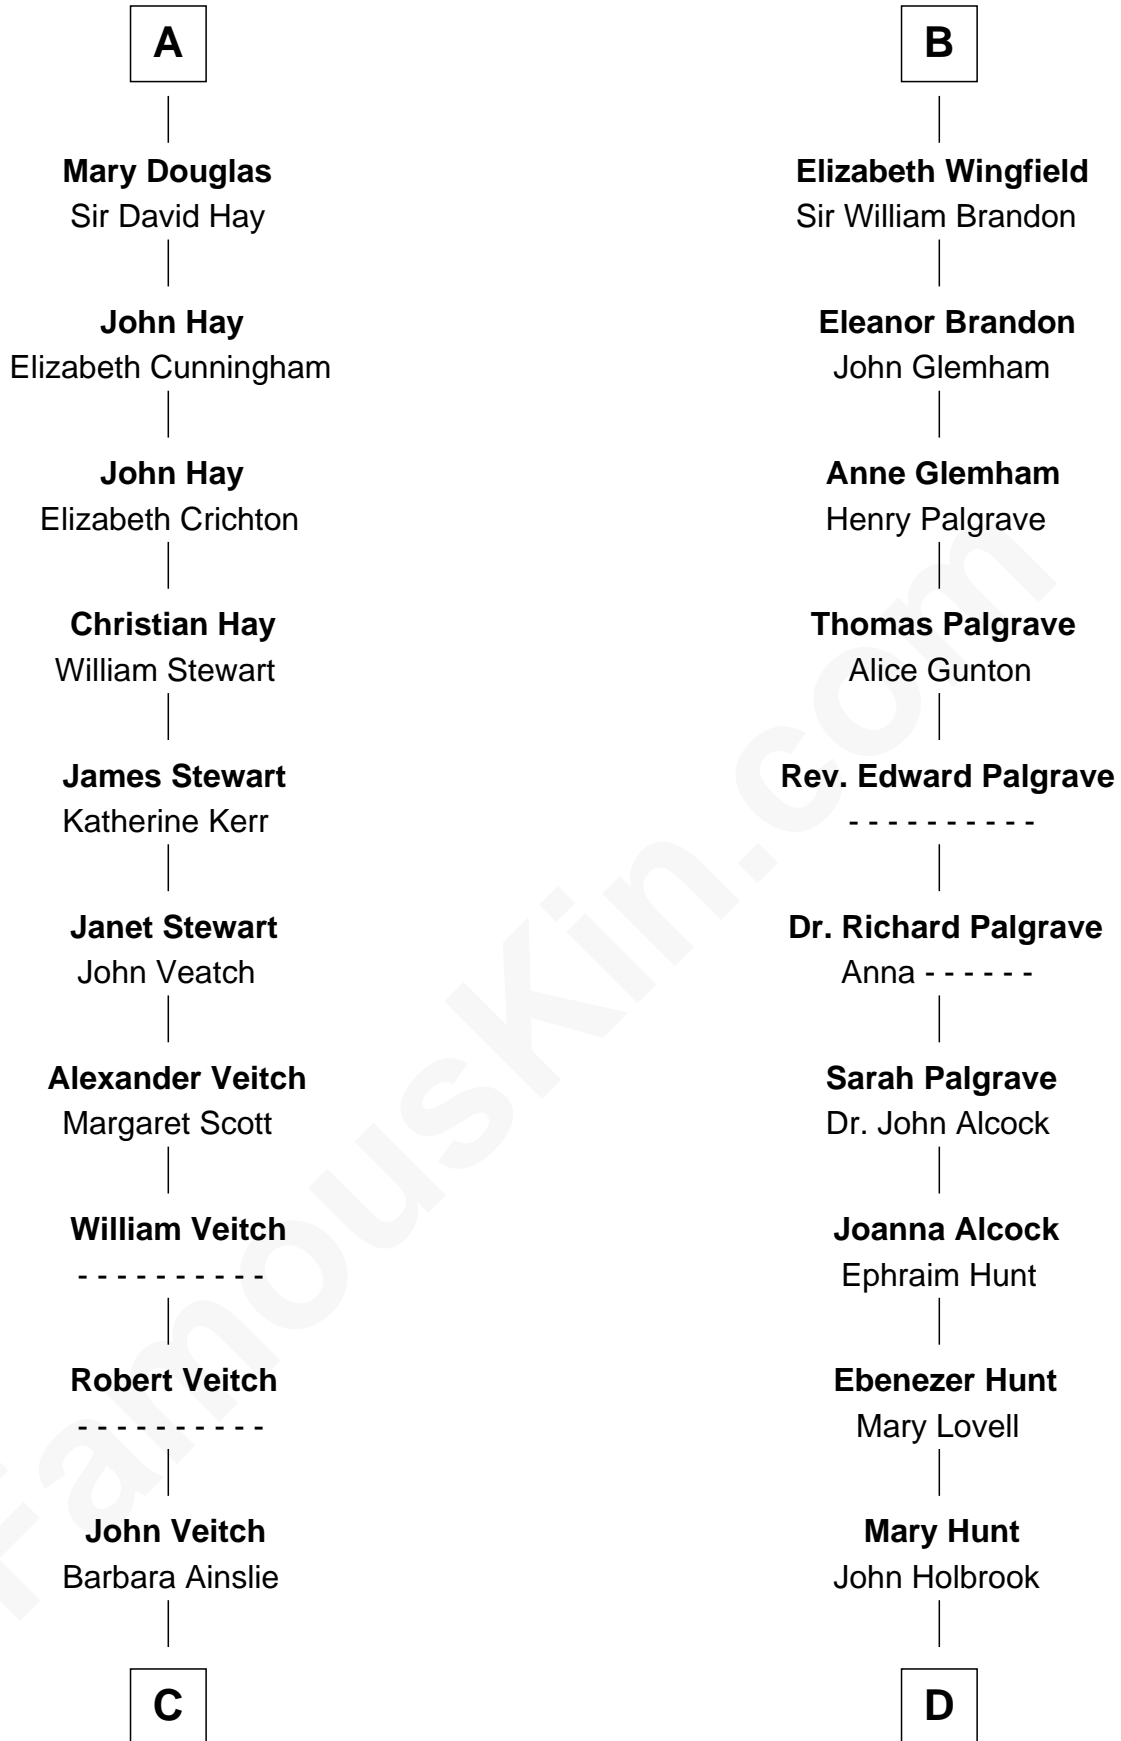

# FamousKin.com Relationship Chart of

**Noel Coward**

*Playwright, Actor, and Songwriter*

20th cousin of

**William Marsh Rice**

*Founder of Rice University*

**Gilbert de Clare**

Isabel Marshal

**C**

**Henry Veitch**  
Margaret Harrison

**Henry Gordon Veitch**  
Mary Kathleen Synch

**Violet Agnes Veitch**  
Arthur Sabin Coward

**Noel Coward**  
*Playwright, Actor, and Songwriter*

**D**

**Hannah Holbrook**  
Urban Bates

**Sarah Bates**  
David Rice

**David Rice**  
Patty Hall

**William Marsh Rice**  
*Founder of Rice University*