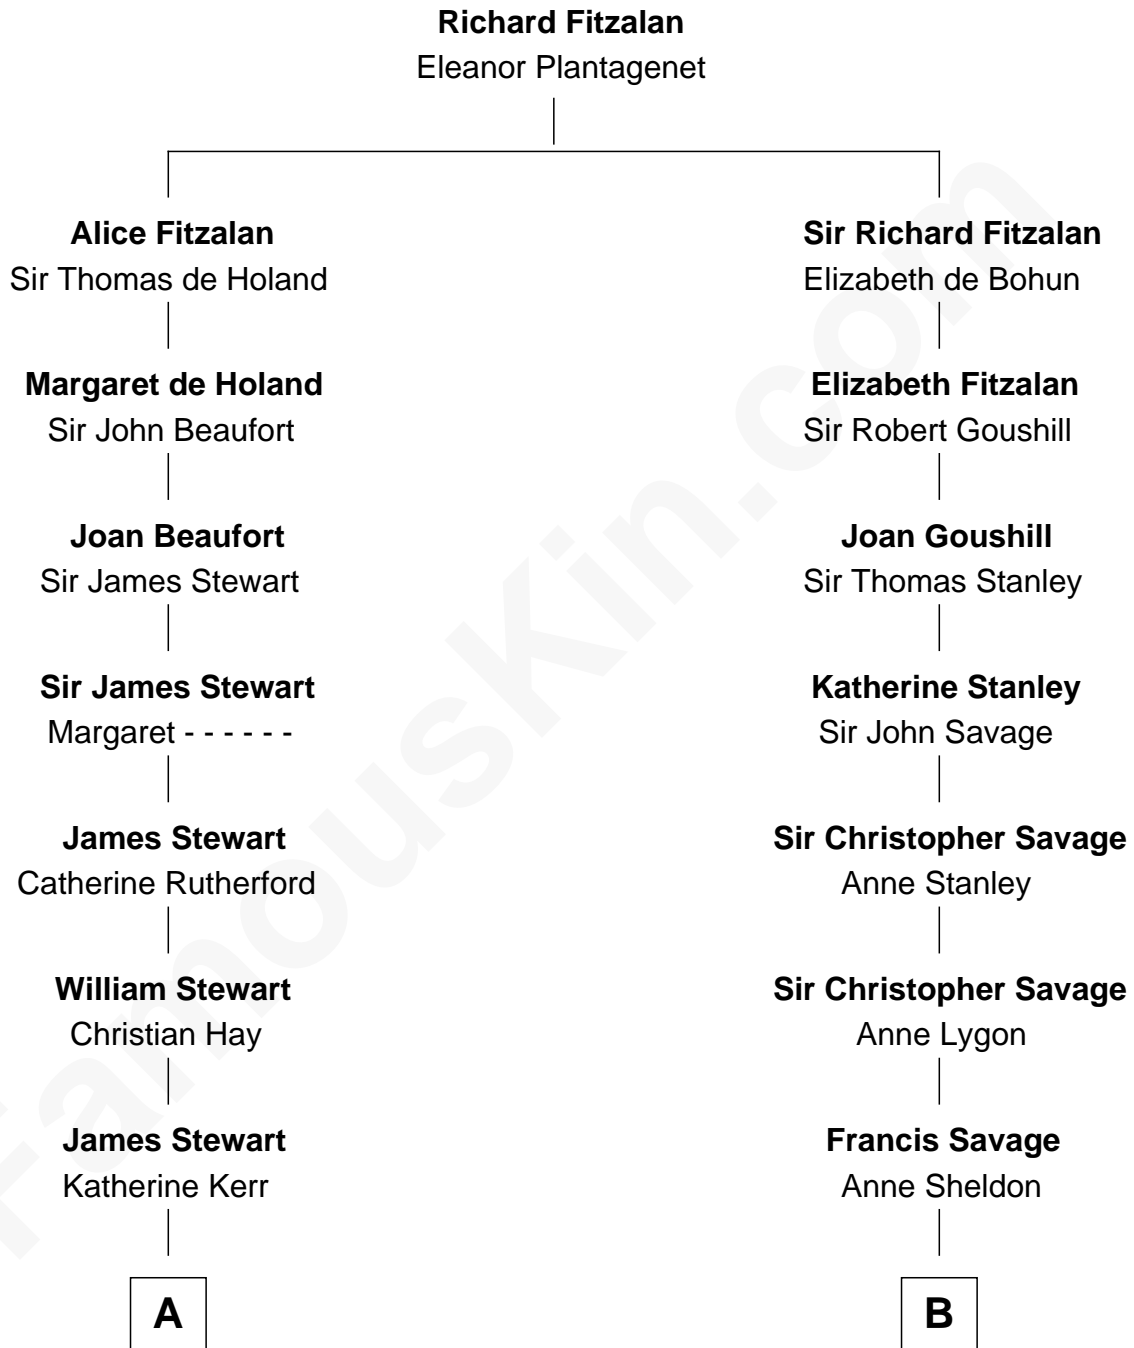

FamousKin.com

Relationship Chart of

Noel Coward

Playwright, Actor, and Songwriter

15th cousin 3 times removed of

General George C. Marshall

Author of "The Marshall Plan"

C

George Catlett Marshall

Laura Emily Bradford

General George C. Marshall

U.S. Army - World War II

FamousKin.com