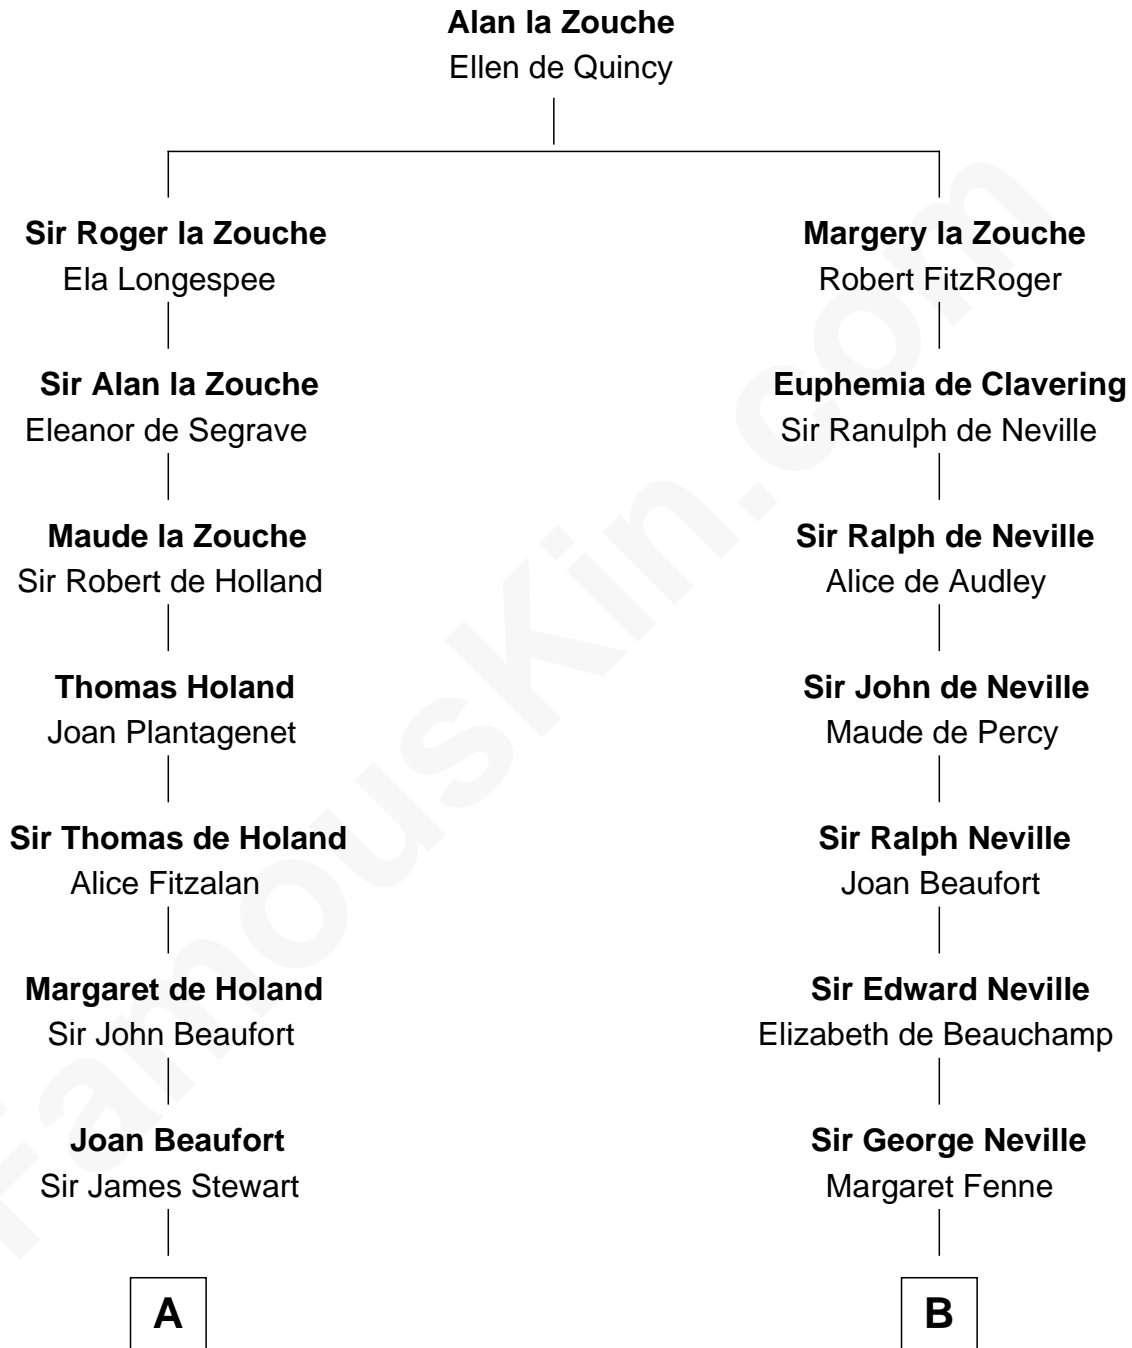

FamousKin.com

Relationship Chart of

Noel Coward

Playwright, Actor, and Songwriter

19th cousin 1 time removed of

Harry F. Byrd

50th Governor of Virginia

C

Henry Gordon Veitch

Mary Kathleen Synch

Violet Agnes Veitch

Arthur Sabin Coward

Noel Coward

Playwright, Actor, and Songwriter

D

Richard Evelyn Byrd