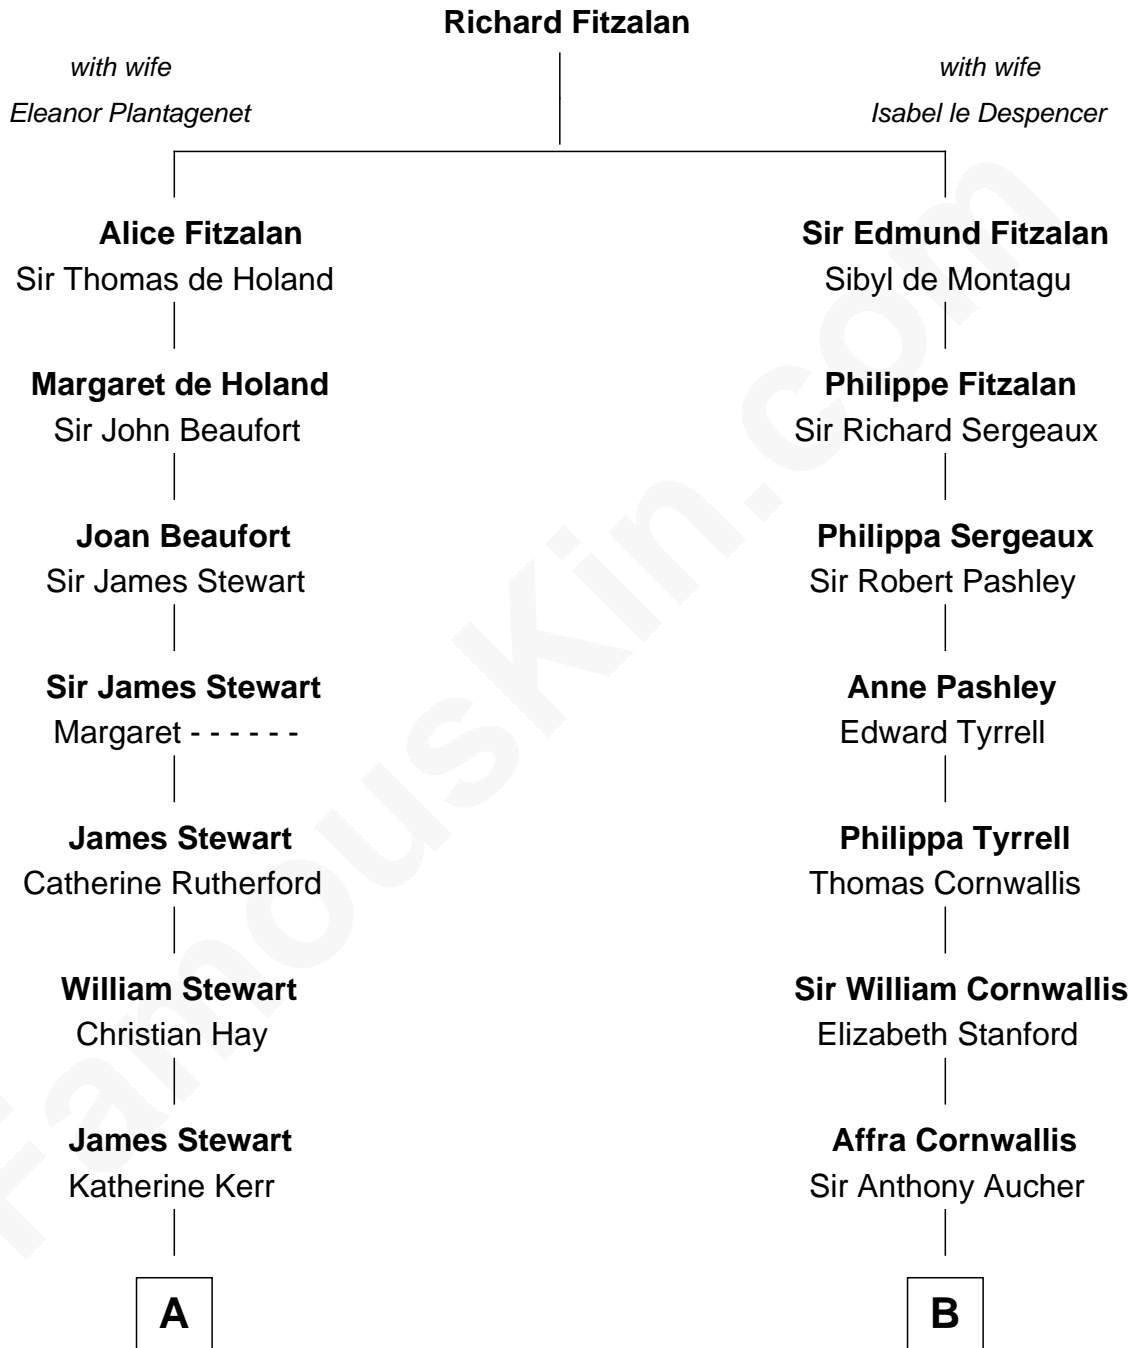

FamousKin.com

Relationship Chart of

Noel Coward

Playwright, Actor, and Songwriter

15th cousin 6 times removed of

Harry F. Byrd

50th Governor of Virginia