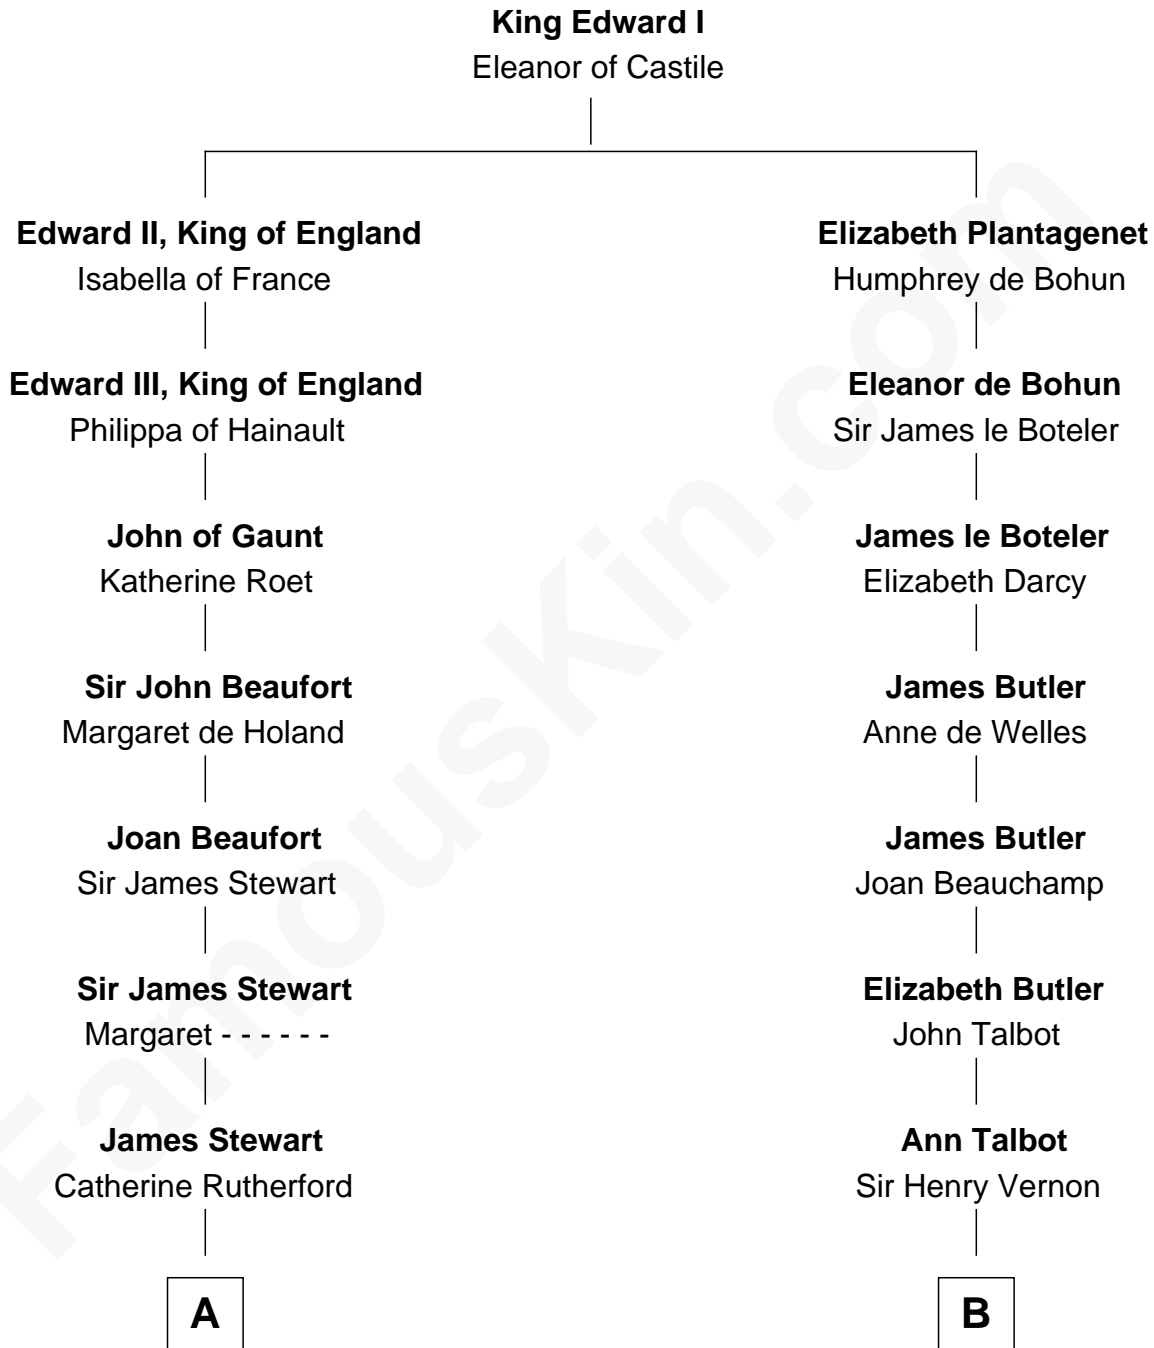

FamousKin.com

Relationship Chart of

Noel Coward

Playwright, Actor, and Songwriter

17th cousin 2 times removed of

Olivia De Havilland

Movie Actress

C

—
Margaret Letitia Molesworth
Charles Richard De Havilland

—
Walter Augustus De Havilland
Lillian Augusta Ruse

—
Olivia De Havilland
Movie Actress

FamousKin.com