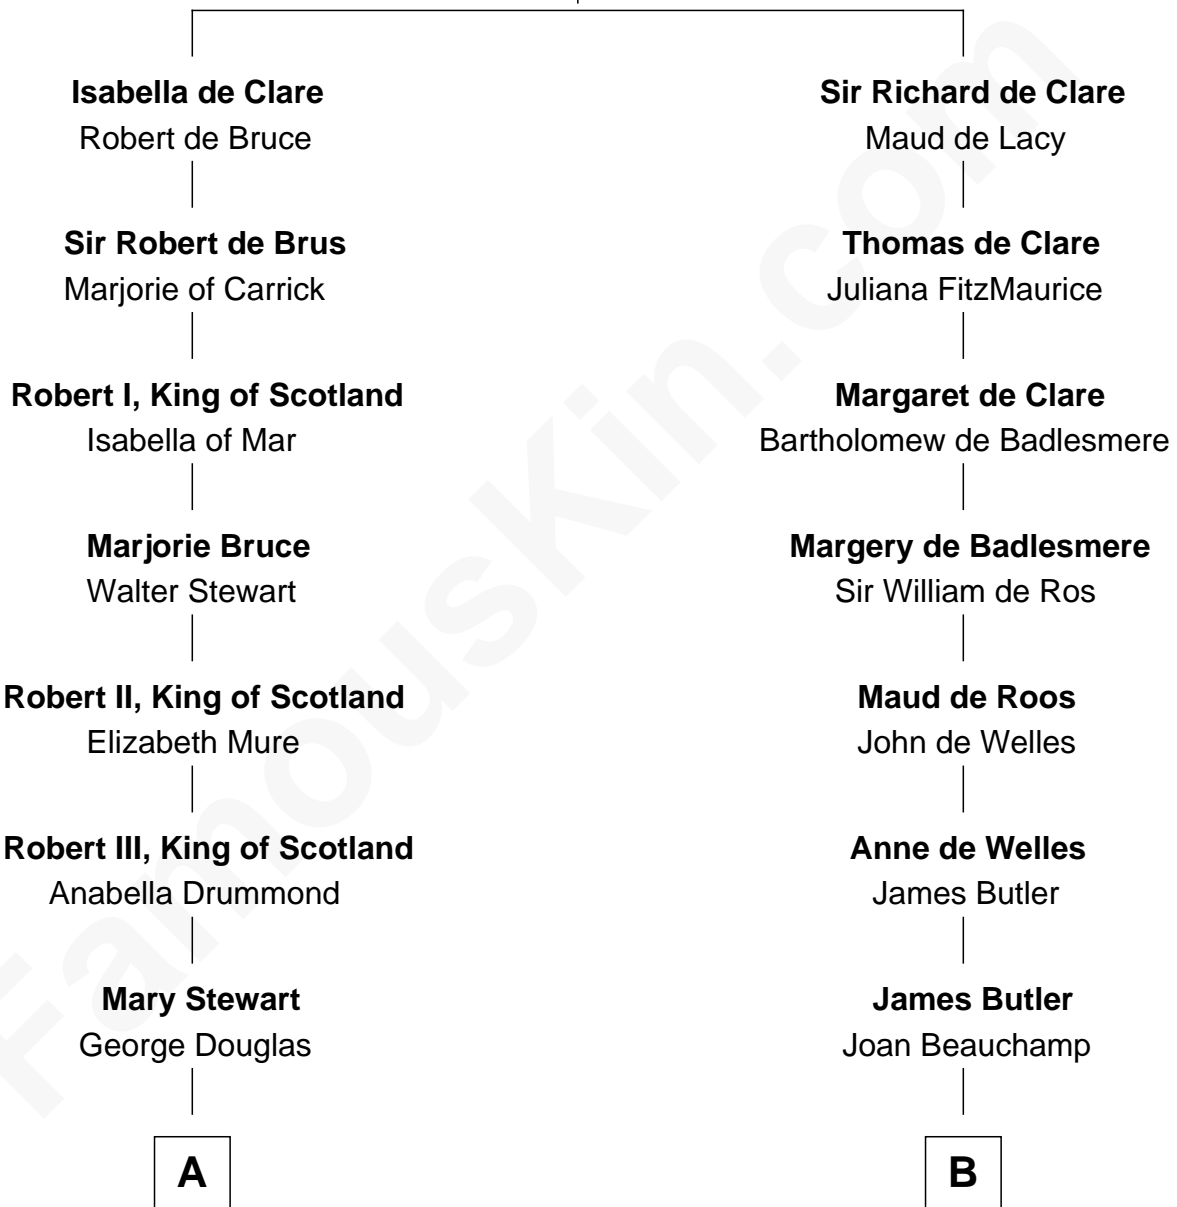

FamousKin.com Relationship Chart of

Noel Coward

Playwright, Actor, and Songwriter

20th cousin 1 time removed of

Olivia De Havilland

Movie Actress

Gilbert de Clare

Isabel Marshal

C

Henry Veitch
Margaret Harrison

Henry Gordon Veitch
Mary Kathleen Synchron

Violet Agnes Veitch
Arthur Sabin Coward

Noel Coward
Playwright, Actor, and Songwriter

D

Richard Molesworth
Catherine Cobb

John Molesworth
Louise Tomkyns

Margaret Letitia Molesworth
Charles Richard De Havilland

Walter Augustus De Havilland
Lillian Augusta Ruse

Olivia De Havilland
Movie Actress