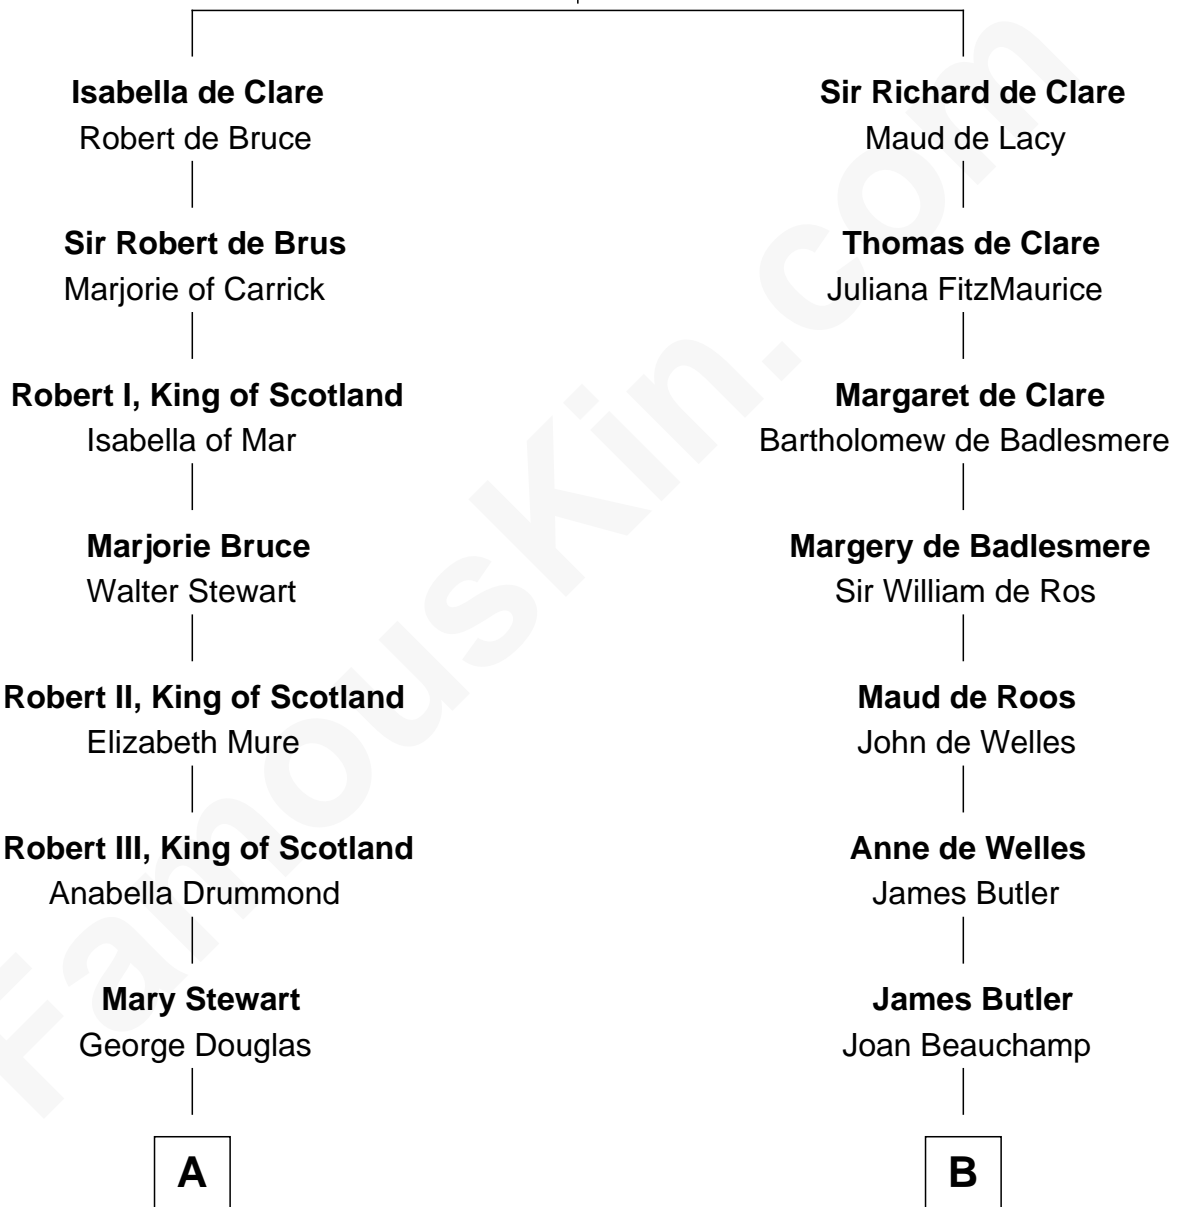

FamousKin.com Relationship Chart of

Noel Coward

Playwright, Actor, and Songwriter

20th cousin 1 time removed of

Joan Fontaine

Movie Actress

Gilbert de Clare

Isabel Marshal

C

Henry Veitch
Margaret Harrison

Henry Gordon Veitch
Mary Kathleen Synchron

Violet Agnes Veitch
Arthur Sabin Coward

Noel Coward
Playwright, Actor, and Songwriter

D

Richard Molesworth
Catherine Cobb

John Molesworth
Louise Tomkyns