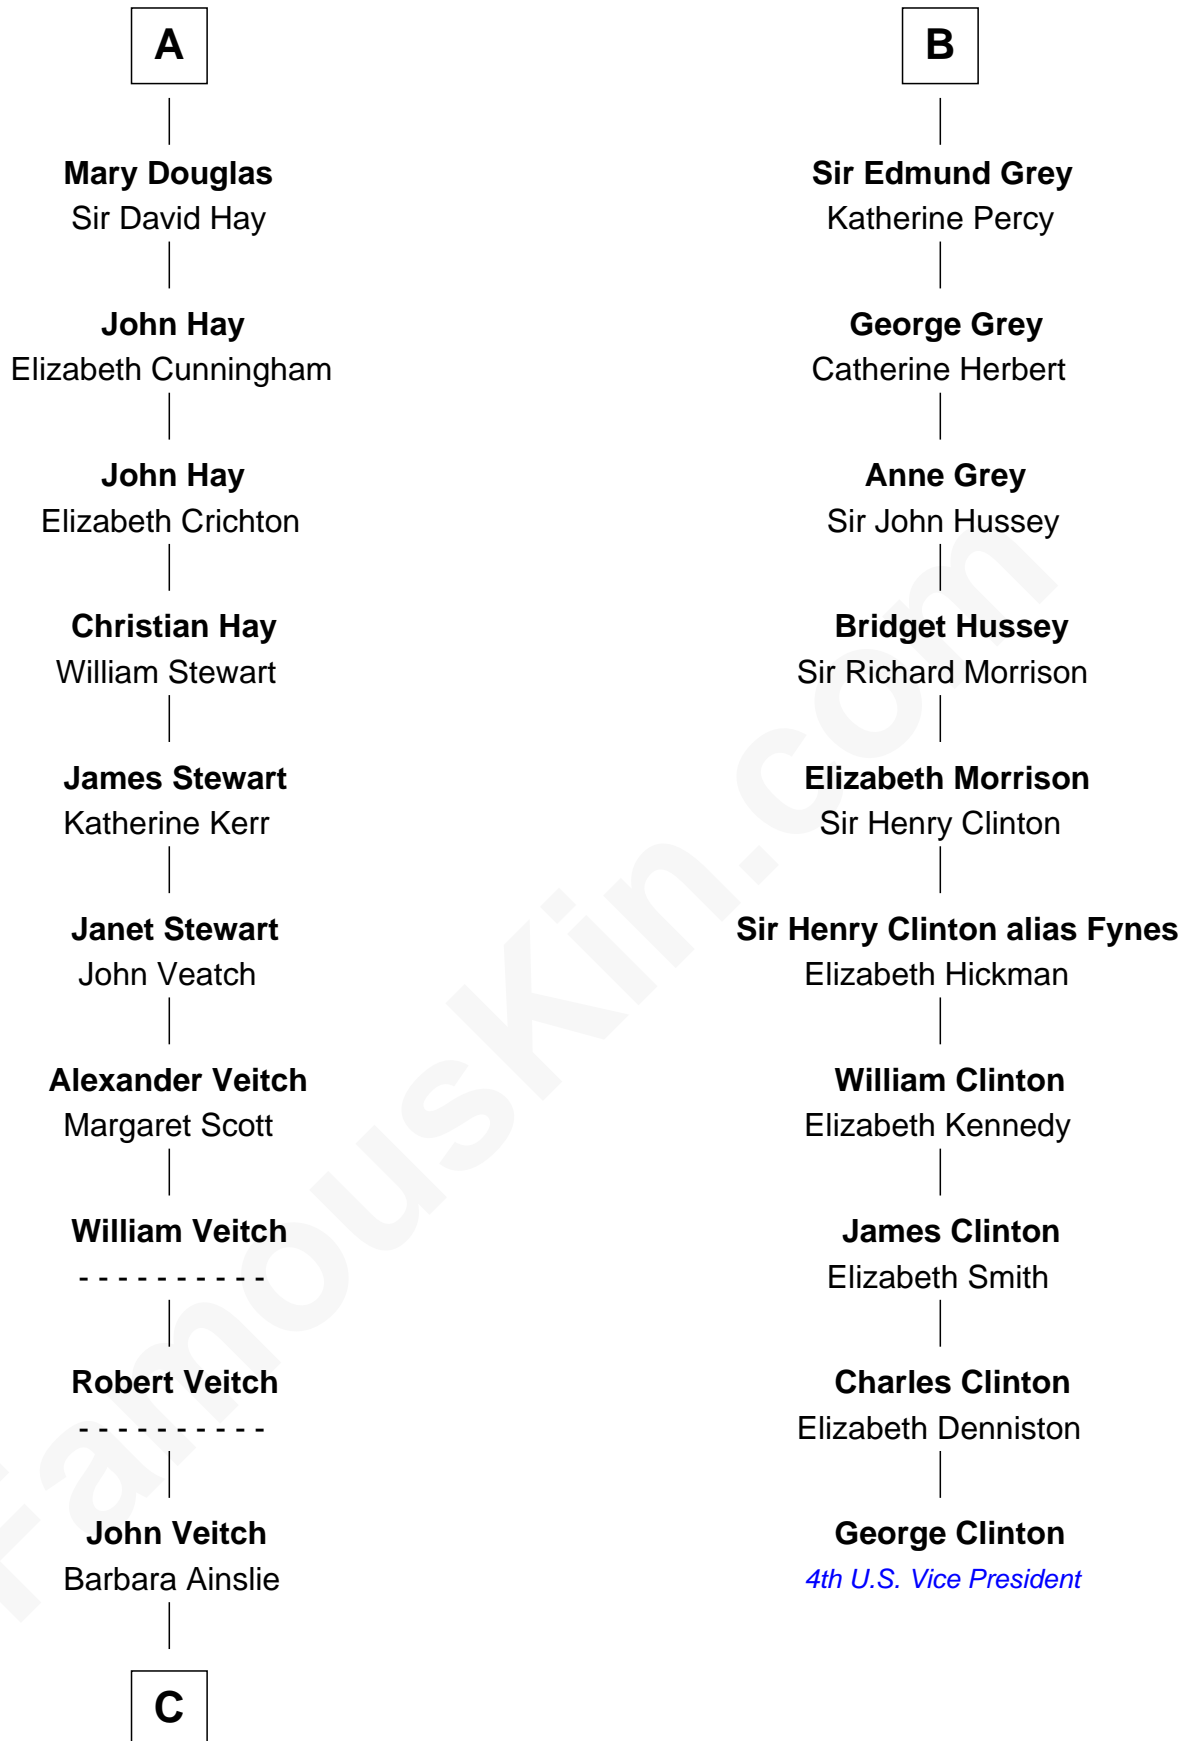

## Relationship Chart of

### Noel Coward

*Playwright, Actor, and Songwriter*

16th cousin 4 times removed of

**George Clinton**

*4th U.S. Vice President*

**Gilbert de Clare**

Isabel Marshal

**C**

Henry Veitch  
Margaret Harrison

Henry Gordon Veitch  
Mary Kathleen Synch

Violet Agnes Veitch  
Arthur Sabin Coward

**Noel Coward**  
*Playwright, Actor, and Songwriter*

FamousKin.com