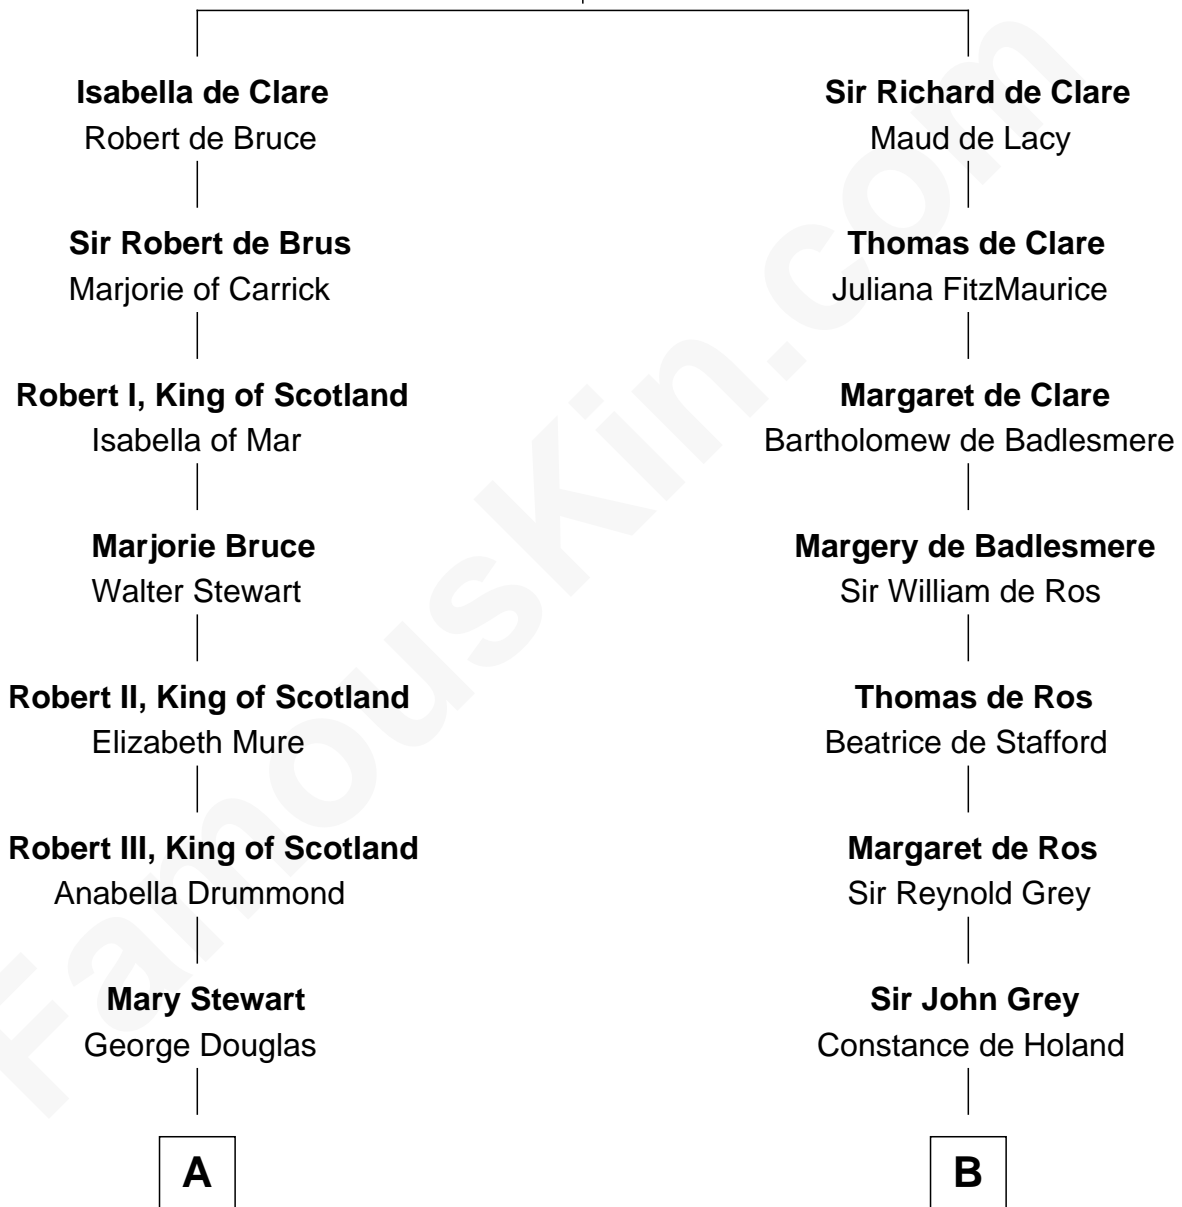

## Relationship Chart of

### Noel Coward

*Playwright, Actor, and Songwriter*

16th cousin 4 times removed of

**George Clinton**

*4th U.S. Vice President*

**Gilbert de Clare**

Isabel Marshal

**C**

Henry Veitch  
Margaret Harrison

Henry Gordon Veitch  
Mary Kathleen Synch

Violet Agnes Veitch  
Arthur Sabin Coward

**Noel Coward**  
*Playwright, Actor, and Songwriter*

FamousKin.com