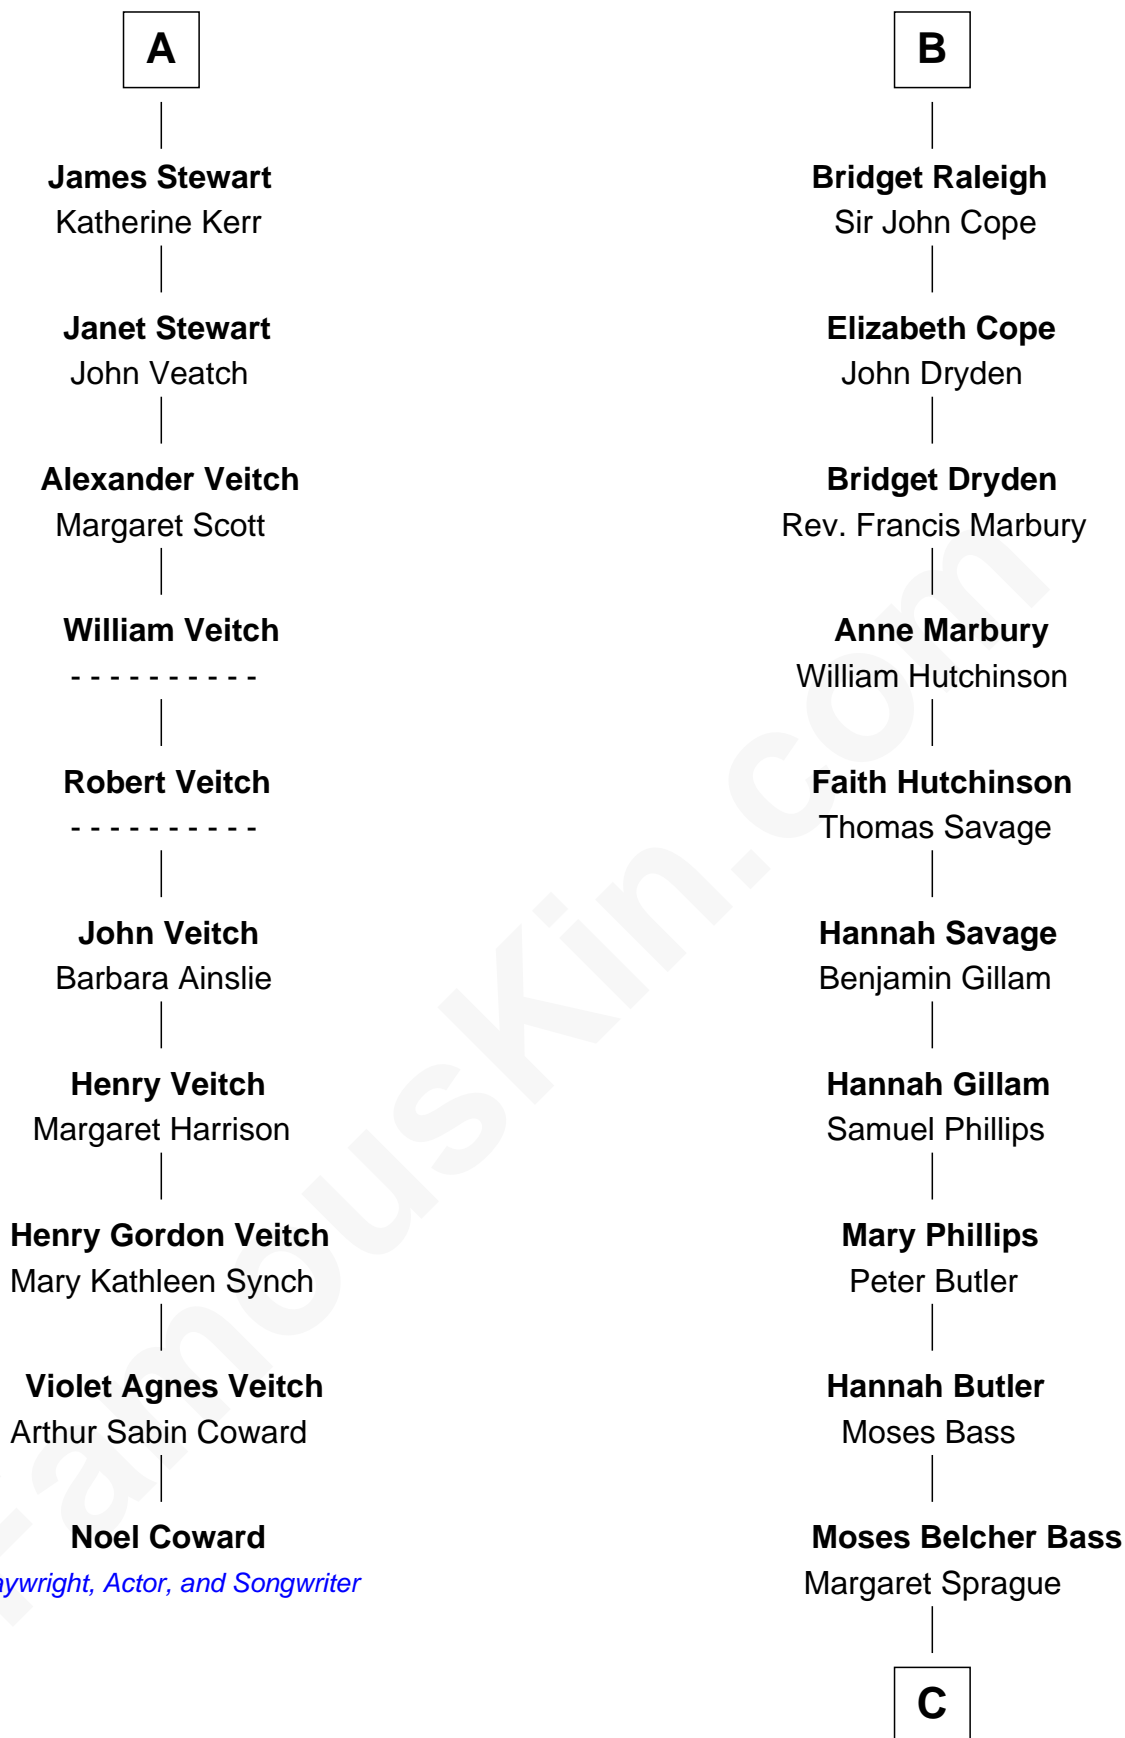

FamousKin.com

Relationship Chart of

Noel Coward

Playwright, Actor, and Songwriter

16th cousin 5 times removed of

Erskine Childers

4th President of Ireland

Edmund Fitzalan

Alice de Warenne

Richard Fitzalan
Eleanor Plantagenet

Alice Fitzalan
Sir Thomas de Holand

Margaret de Holand
Sir John Beaufort

Joan Beaufort
Sir James Stewart

Sir James Stewart
Margaret - - - - -

James Stewart
Catherine Rutherford

William Stewart
Christian Hay

A

Mary Fitzalan
John le Strange

Ankaret le Strange
Sir Richard Talbot

Mary Talbot
Sir Thomas Greene

Sir Thomas Greene
Phillippa Ferrers

Elizabeth Greene
William Raleigh

Sir Edward Raleigh
Margaret Verney

Sir Edward Raleigh
Anne Chamberlayne

B

C

Mary Butler Bass

Elisha Smith

Cordelia Miller Smith

William Robert Pearmain

Margaret Cushing Pearmain