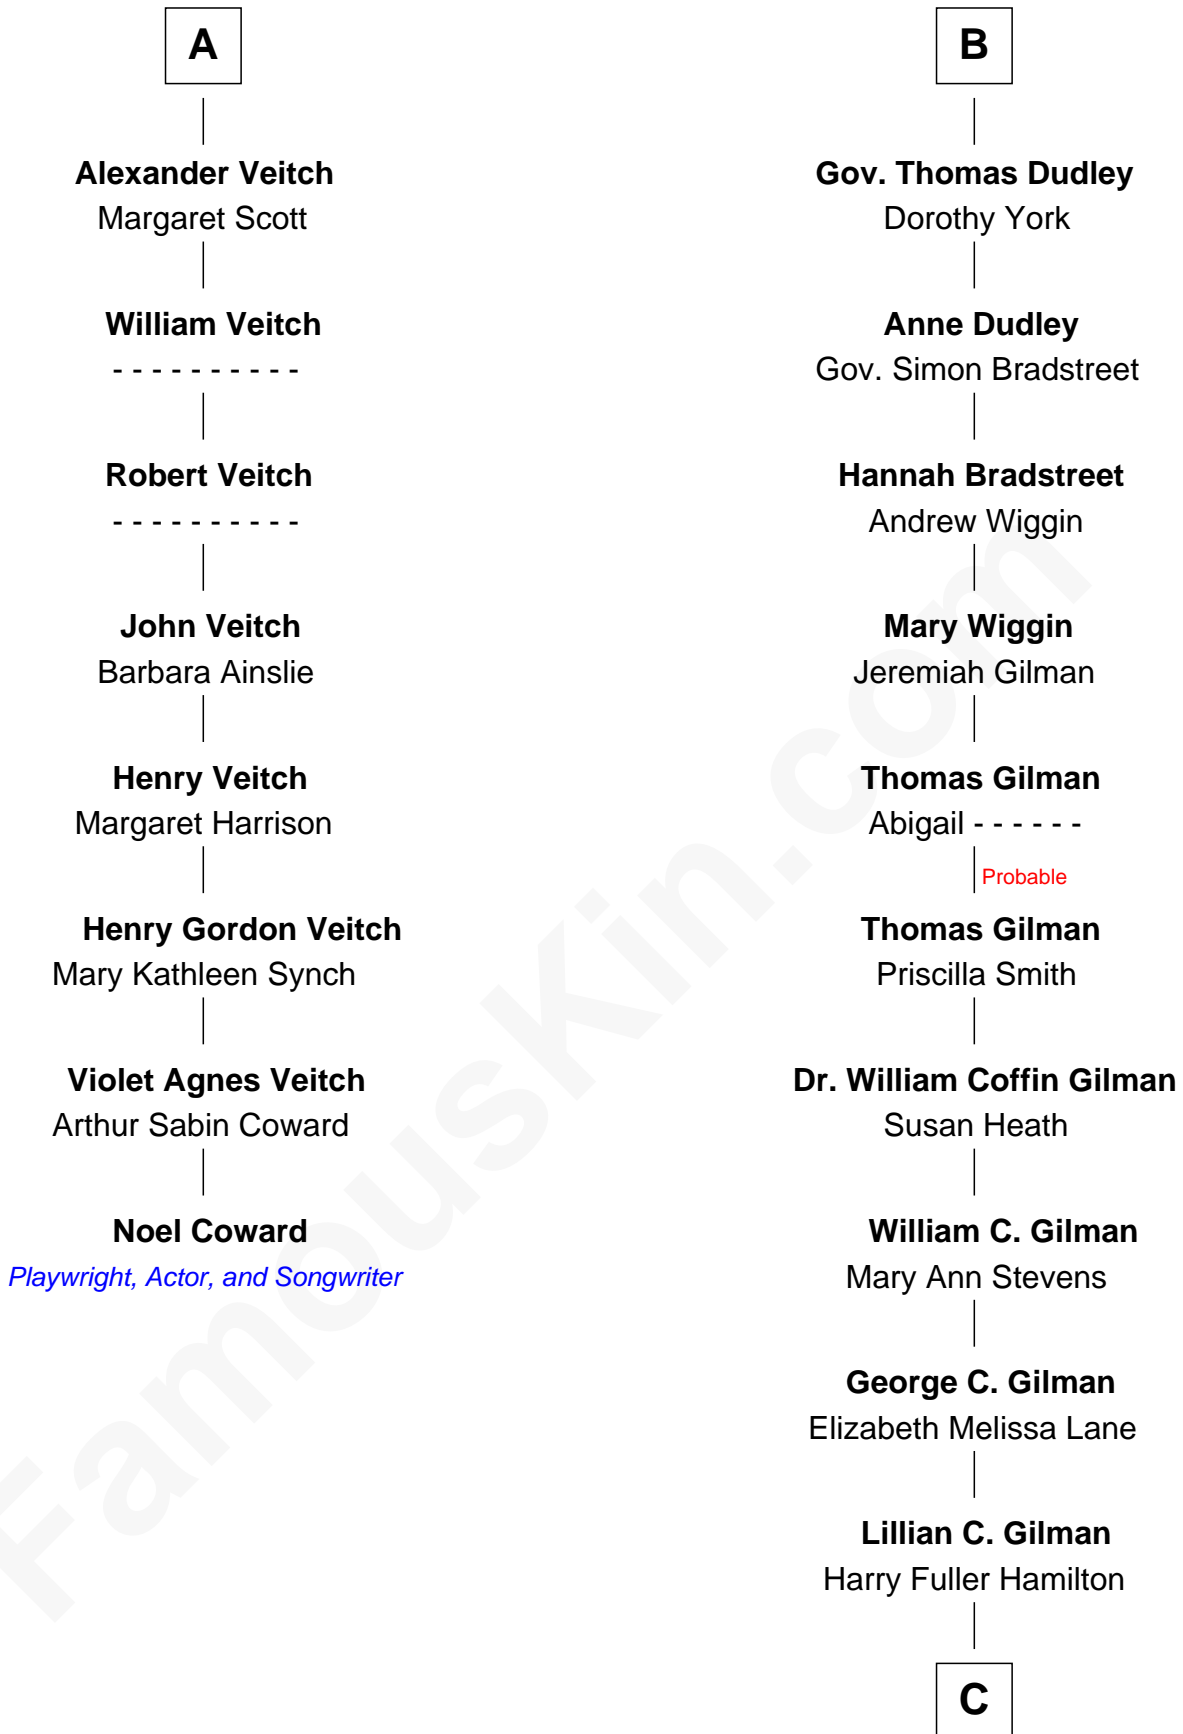

## Relationship Chart of

### Noel Coward

*Playwright, Actor, and Songwriter*

14th cousin 4 times removed of

**George Hamilton**  
*TV and Movie Actor*

**Sir Thomas de Holand**  
Alice Fitzalan

C

George William Hamilton  
Anne Lucille Stevens