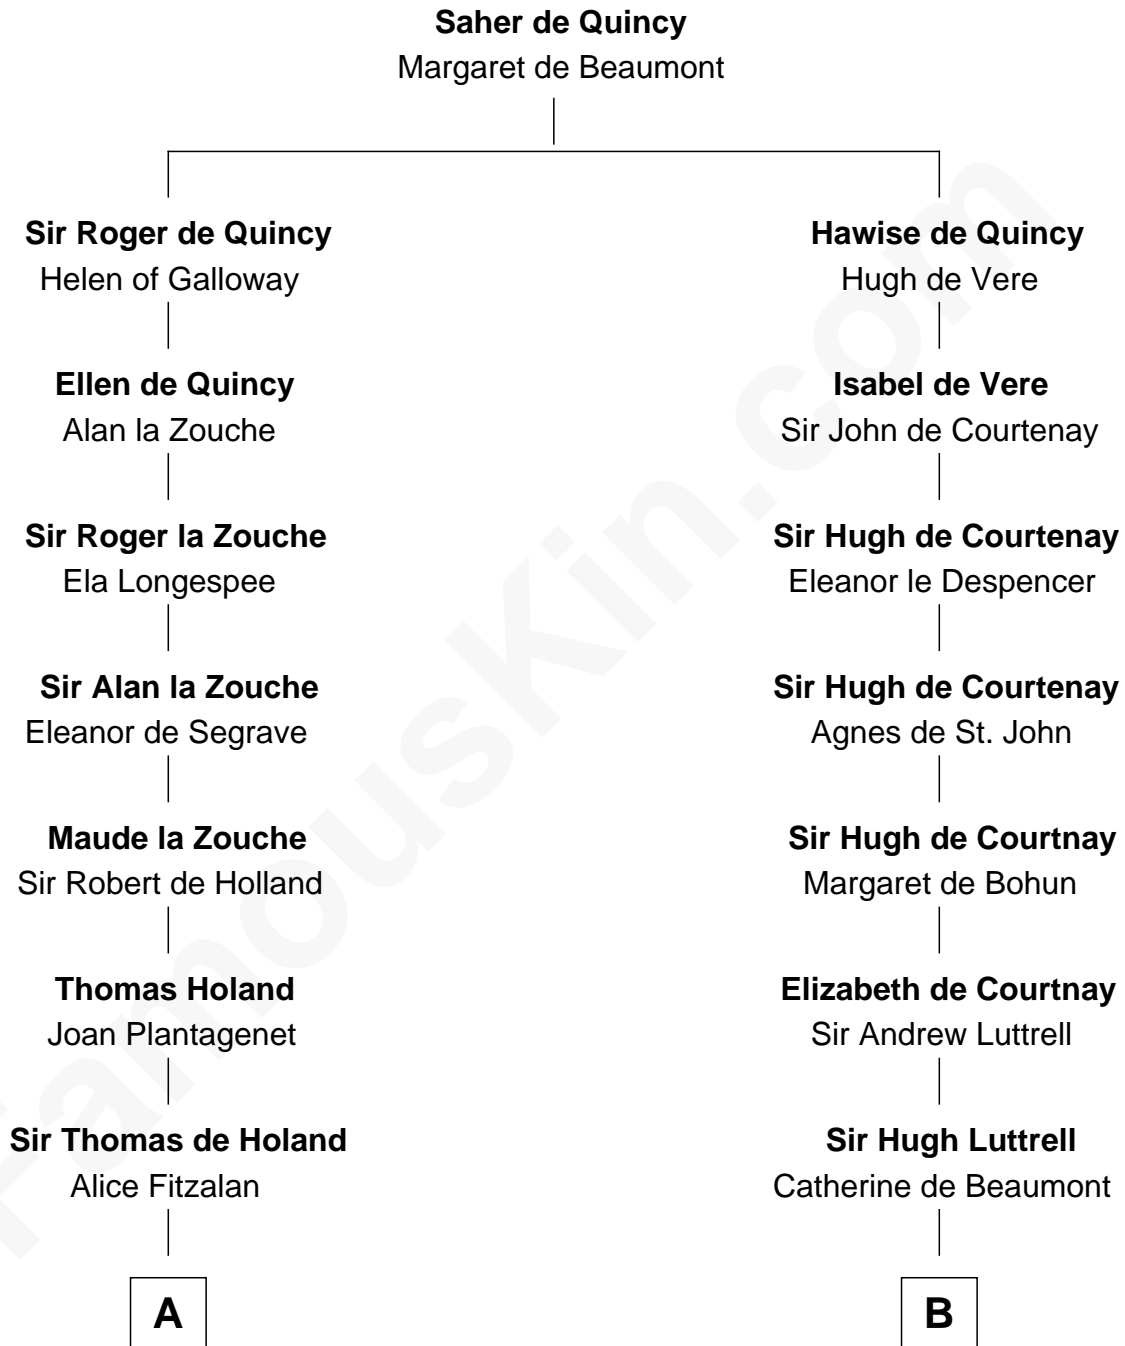

FamousKin.com

Relationship Chart of

Noel Coward

Playwright, Actor, and Songwriter

20th cousin 1 time removed of

Herman Melville

Author of Moby Dick

C

John Veitch
Barbara Ainslie

Henry Veitch
Margaret Harrison

Henry Gordon Veitch
Mary Kathleen Synch

Violet Agnes Veitch
Arthur Sabin Coward

Noel Coward
Playwright, Actor, and Songwriter

D

Mercy Greenleaf
John Scollay