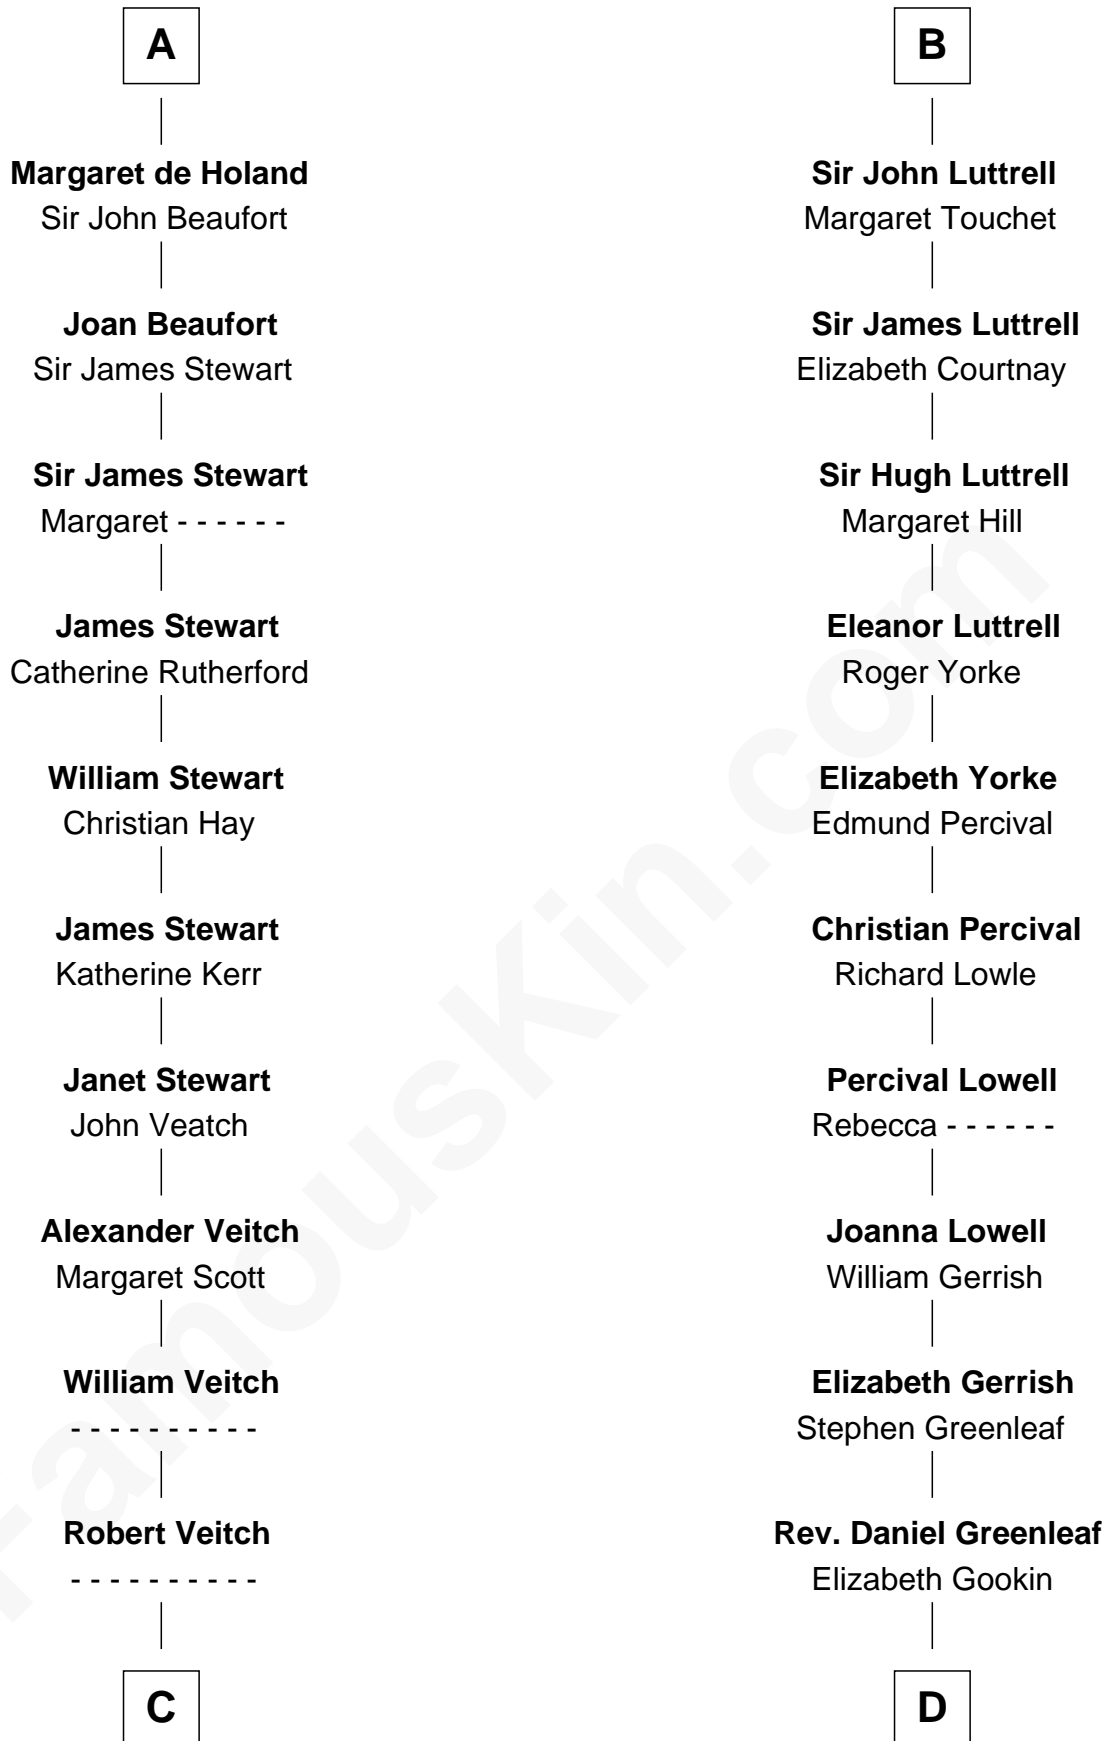

FamousKin.com

Relationship Chart of

Noel Coward

Playwright, Actor, and Songwriter

20th cousin 1 time removed of

Herman Melville

Author of Moby Dick

C

John Veitch
Barbara Ainslie

Henry Veitch
Margaret Harrison

Henry Gordon Veitch
Mary Kathleen Synch

Violet Agnes Veitch
Arthur Sabin Coward

Noel Coward
Playwright, Actor, and Songwriter

D

Mercy Greenleaf
John Scollay