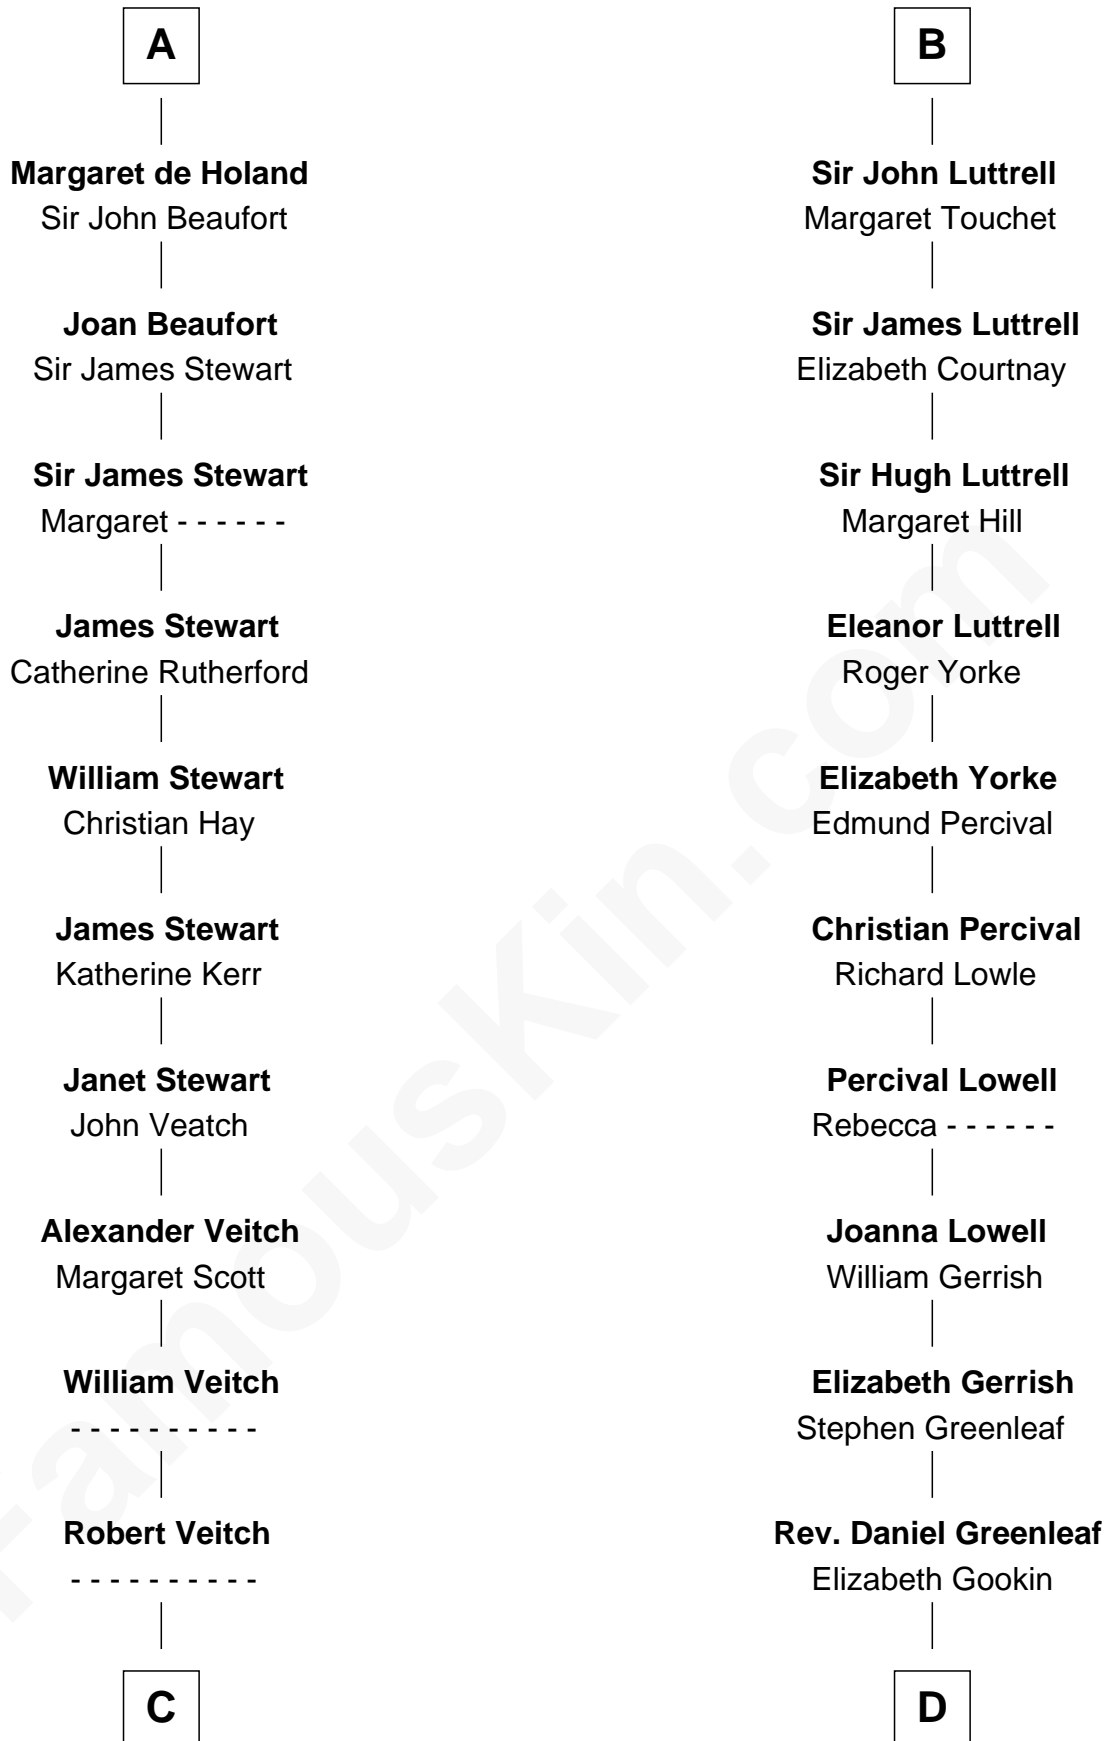

FamousKin.com

Relationship Chart of

Noel Coward

Playwright, Actor, and Songwriter

20th cousin 1 time removed of

Herman Melville

Author of Moby Dick

Sir William Marshal

Isabel de Clare

C

John Veitch
Barbara Ainslie

Henry Veitch
Margaret Harrison

Henry Gordon Veitch
Mary Kathleen Synch

Violet Agnes Veitch
Arthur Sabin Coward

Noel Coward
Playwright, Actor, and Songwriter

D