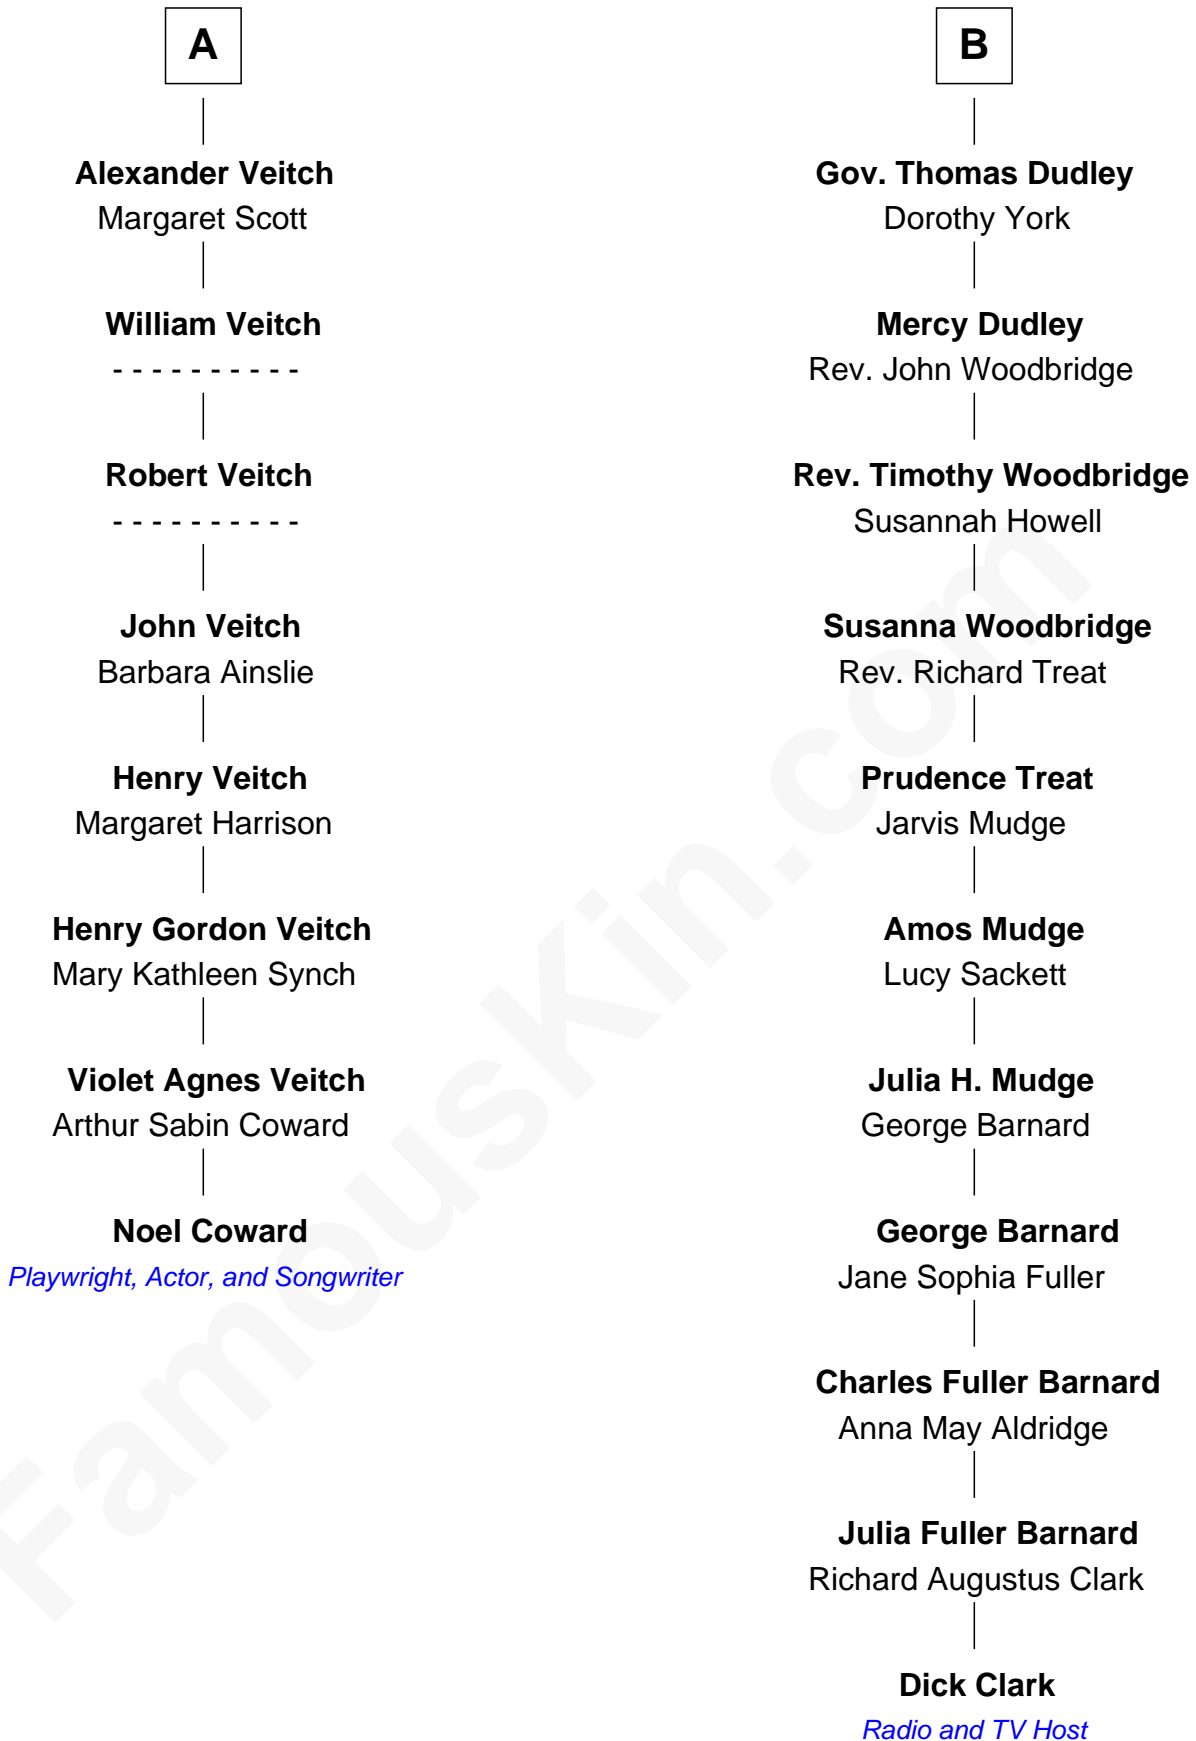

## Relationship Chart of

### Noel Coward

*Playwright, Actor, and Songwriter*

14th cousin 3 times removed of

**Dick Clark**

*Radio and TV Host*

Dick Clark photo by [Alan Light](#) (CC BY 2.0)