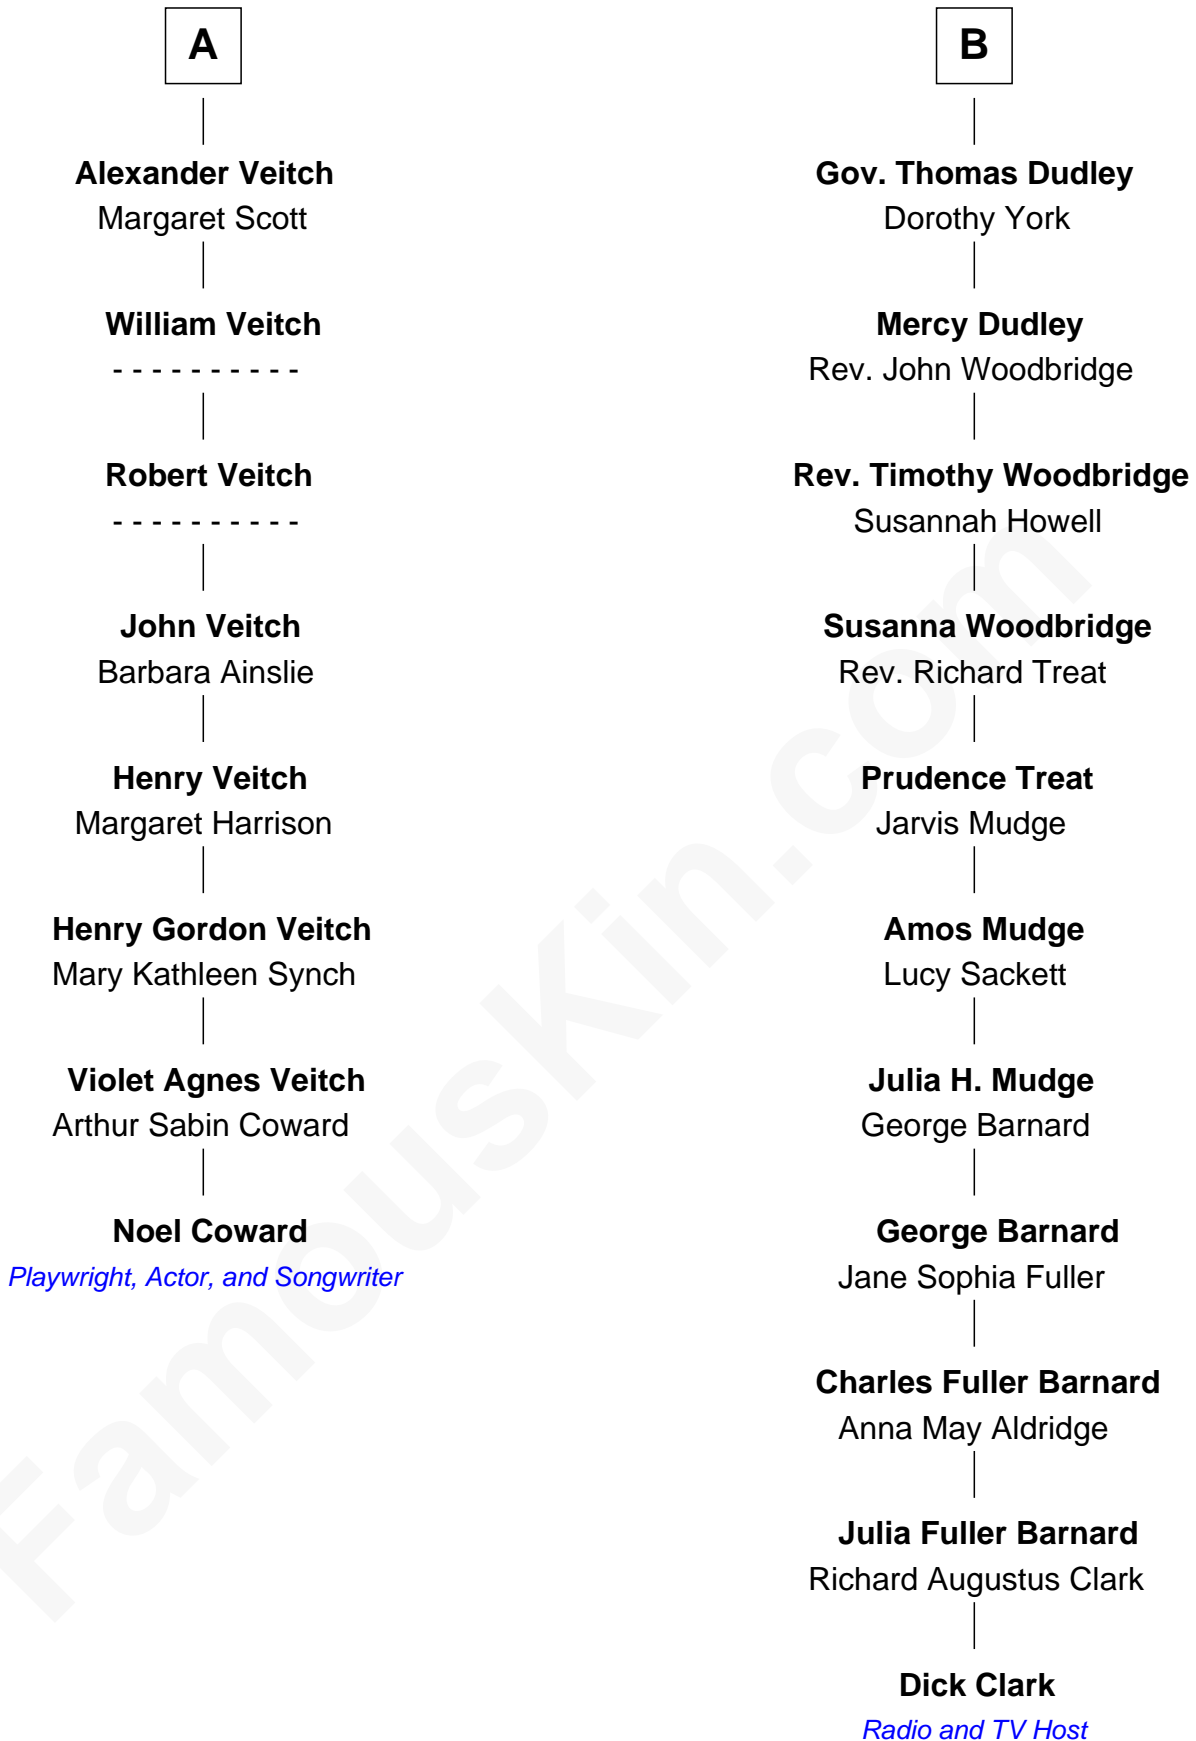

# FamousKin.com Relationship Chart of

**Noel Coward**

*Playwright, Actor, and Songwriter*

14th cousin 3 times removed of

**Dick Clark**

*Radio and TV Host*

**Sir Thomas de Holand**

Alice Fitzalan

Dick Clark photo by [Alan Light](#) (CC BY 2.0)