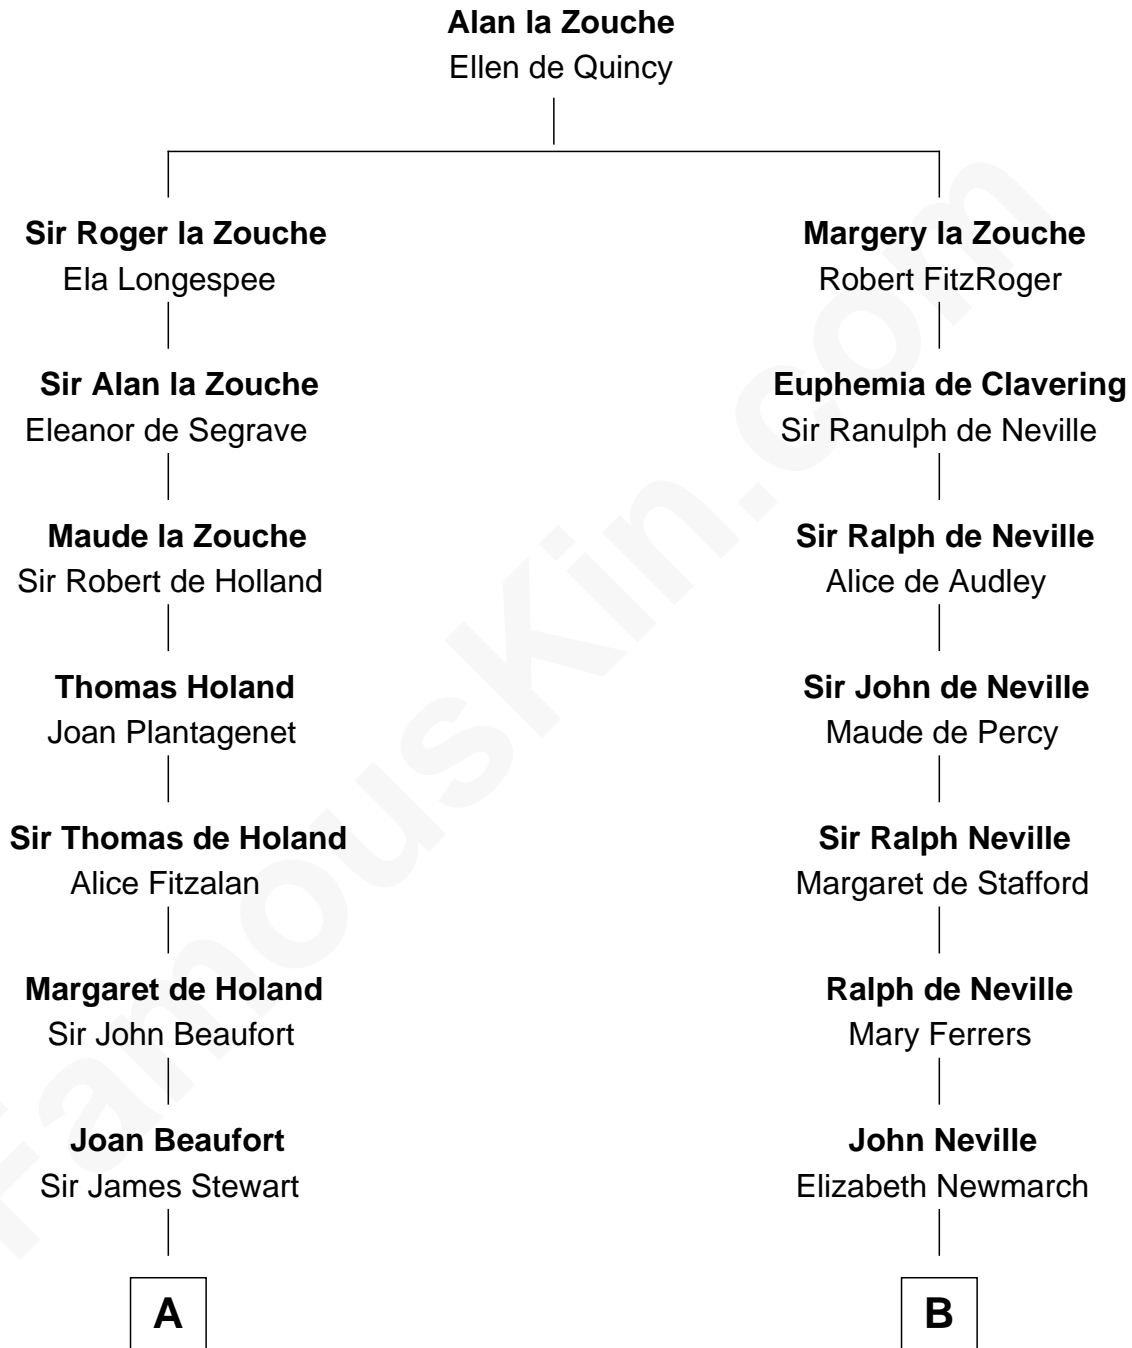

FamousKin.com

Relationship Chart of

Noel Coward

Playwright, Actor, and Songwriter

19th cousin 2 times removed of

Charles A. Pillsbury

Co-Founder of C.A. Pillsbury Co.

C

Henry Gordon Veitch

Mary Kathleen Synch

Violet Agnes Veitch

Arthur Sabin Coward

Noel Coward

Playwright, Actor, and Songwriter

D

John Carleton