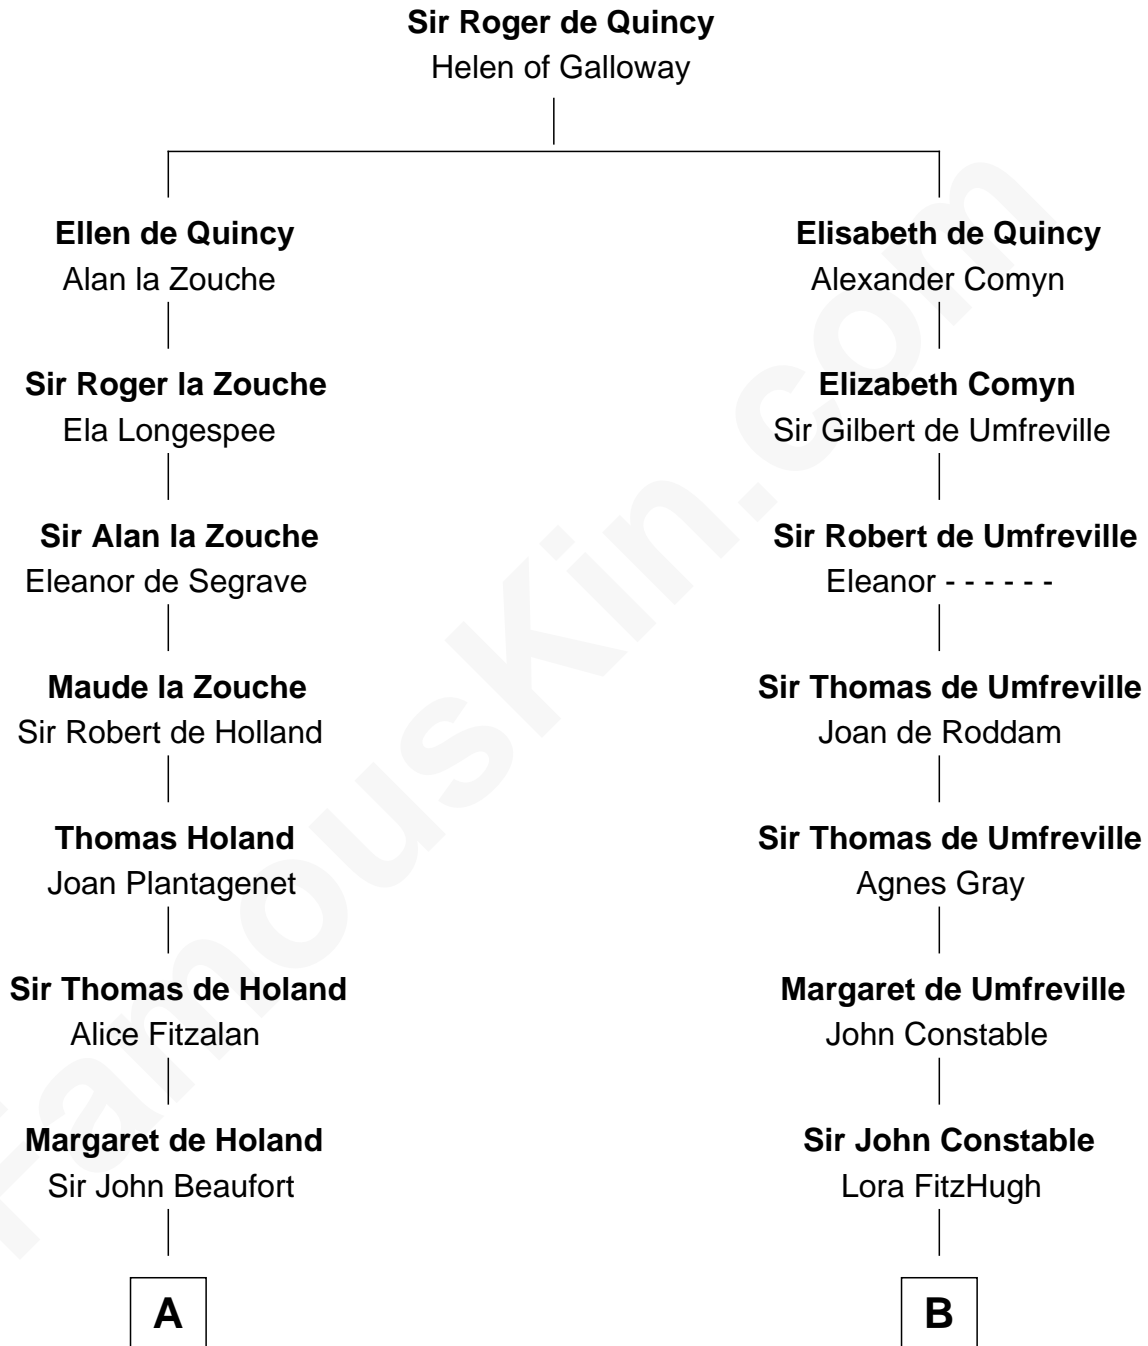

FamousKin.com

Relationship Chart of

Noel Coward

Playwright, Actor, and Songwriter

19th cousin 1 time removed of

Charles A. Pillsbury

Co-Founder of C.A. Pillsbury Co.

C

Henry Veitch
Margaret Harrison

Henry Gordon Veitch
Mary Kathleen Synch

Violet Agnes Veitch
Arthur Sabin Coward

Noel Coward
Playwright, Actor, and Songwriter

D

Henry Carleton
Polly Greeley

Margaret Sprague Carleton
George Alfred Pillsbury