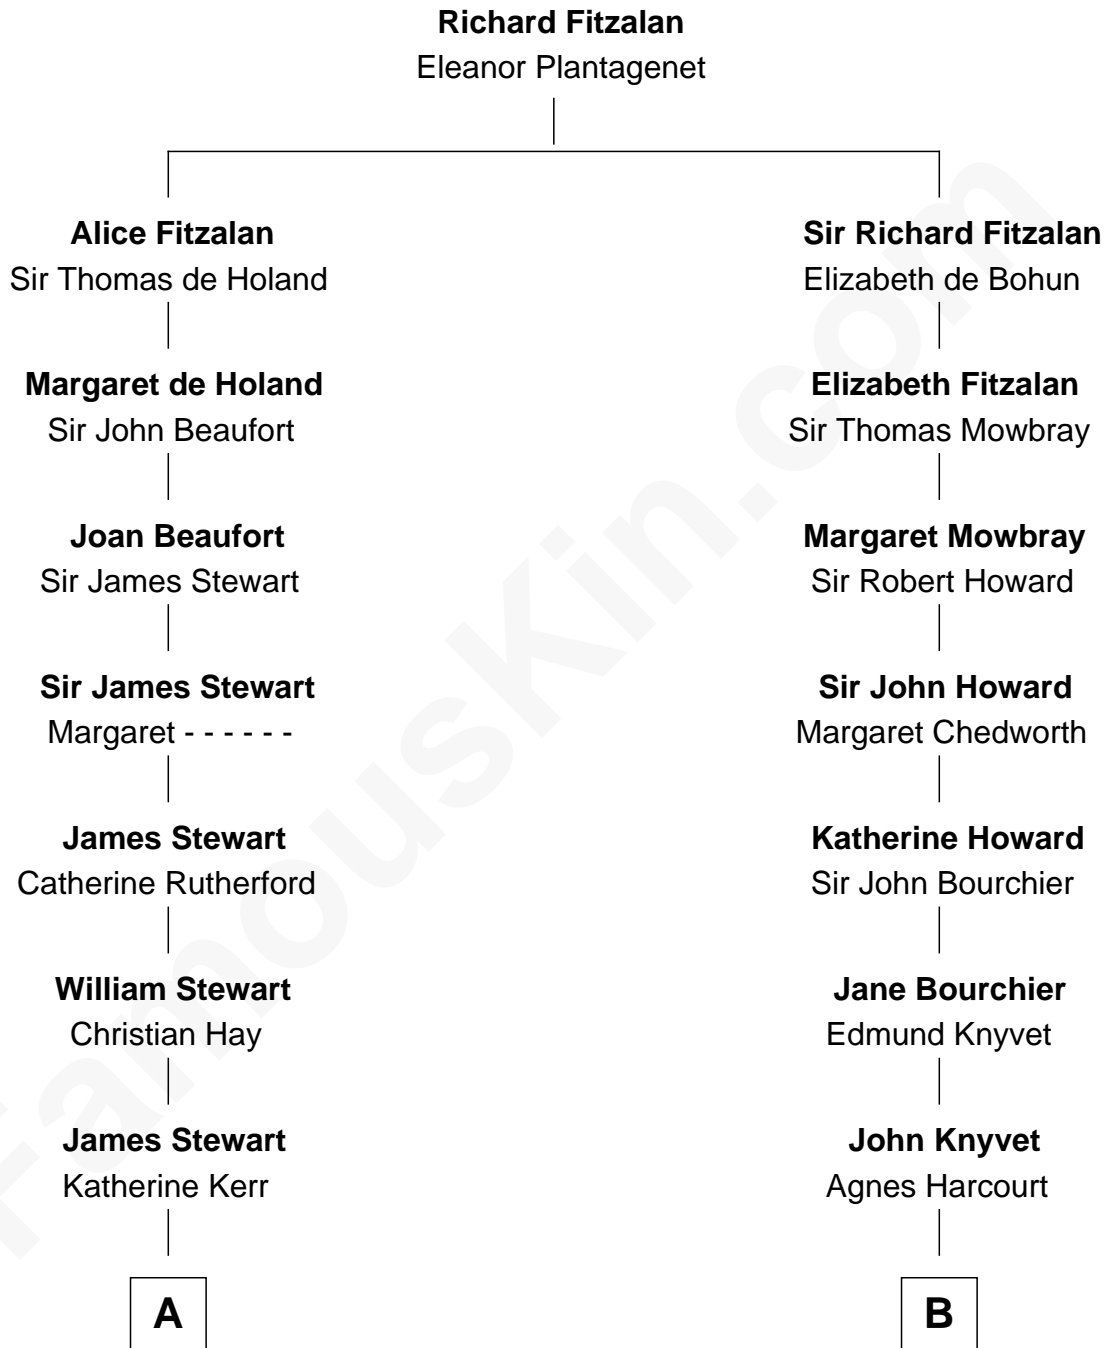

FamousKin.com Relationship Chart of

Noel Coward

Playwright, Actor, and Songwriter

15th cousin 6 times removed of

Carly Fiorina

CEO of Hewlett-Packard

C

Margaret Isabella Walker

Heinrich Weber

John Walker Weber

Maude Graves

Cara Carleton Weber

Harold Marvin Sneed

Joseph Tyree Sneed

Madelon Montross Juergens

Carly Fiorina